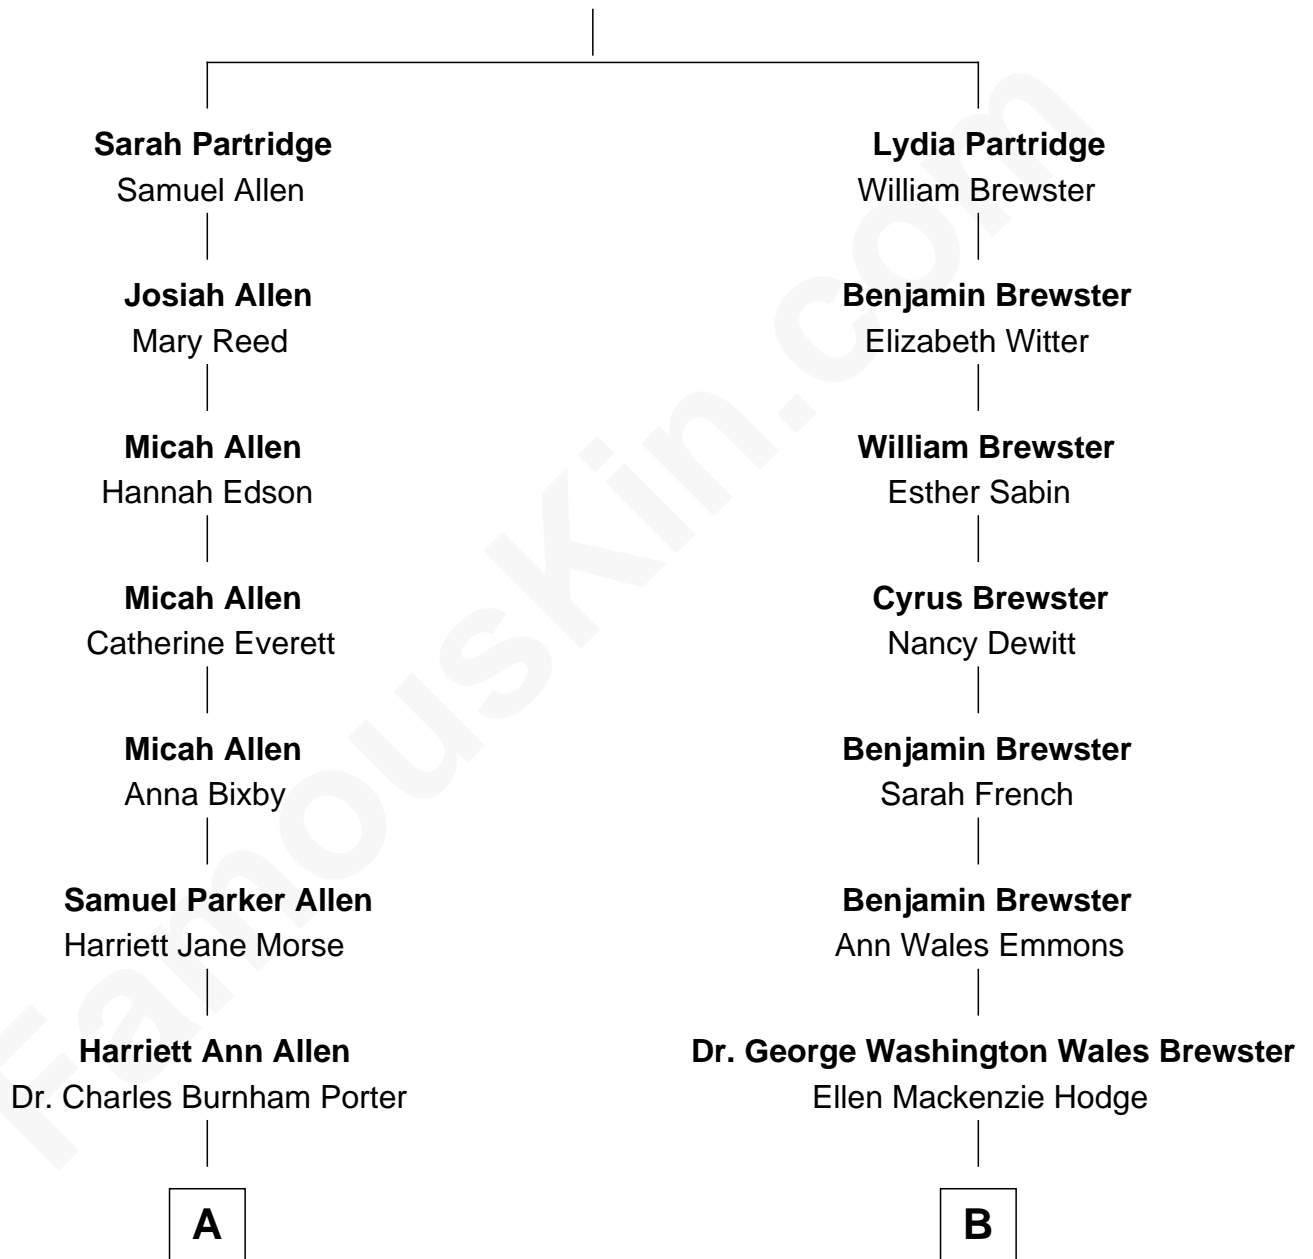

FamousKin.com Relationship Chart of

Story Musgrave

NASA Astronaut

9th cousin of

Paget Brewster

TV Actress

George Partridge

Sarah Tracy

A

Edith Elise Porter
Dr. Percy B. Musgrave

Percy Musgrave
Marguerite Swann

Story Musgrave
NASA Astronaut

B

George Washington Wales Brewster

Joan Ryerson

Galen Brewster
Hathaway Tew

Paget Brewster
TV Actress

FamousKin.com