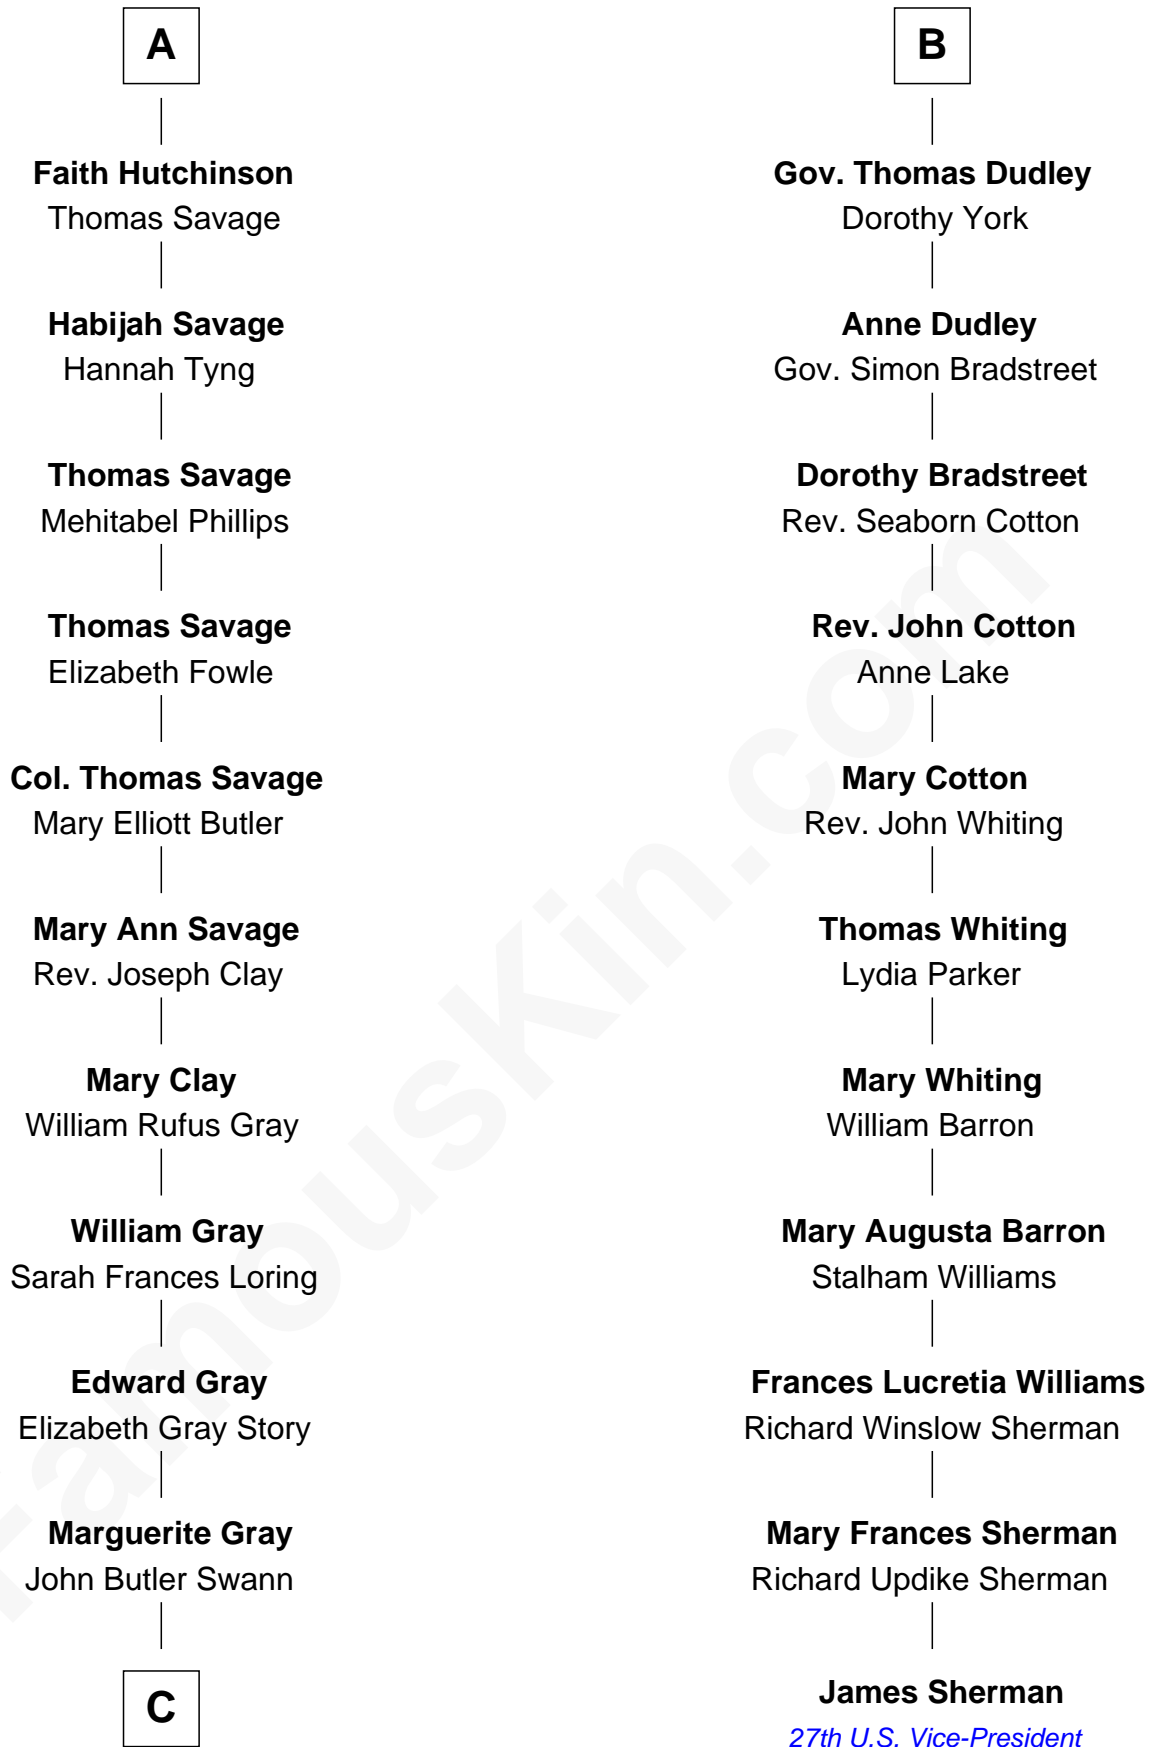

# FamousKin.com Relationship Chart of

**Story Musgrave**

*NASA Astronaut*

17th cousin 1 time removed of

**James Sherman**

*27th U.S. Vice-President*

**Sir Walter Blount**

*Sancha de Ayala*

**Sir Thomas Blount**

*Margaret de Gresley*

**Sir Thomas Blount**

*Agnes Hawley*

**Anne Blount**

*William Marbury*

**Robert Marbury**

*Katherine Williamson*

*Cecily Grey*

**Sir Henry Dudley**

----- *Ashton*

*Probable*

**Roger Dudley**

*Susanna Thorne*

**B**

**C**

—  
**Marguerite Swann**

Percy Musgrave

—  
**Story Musgrave**

*NASA Astronaut*

FamousKin.com