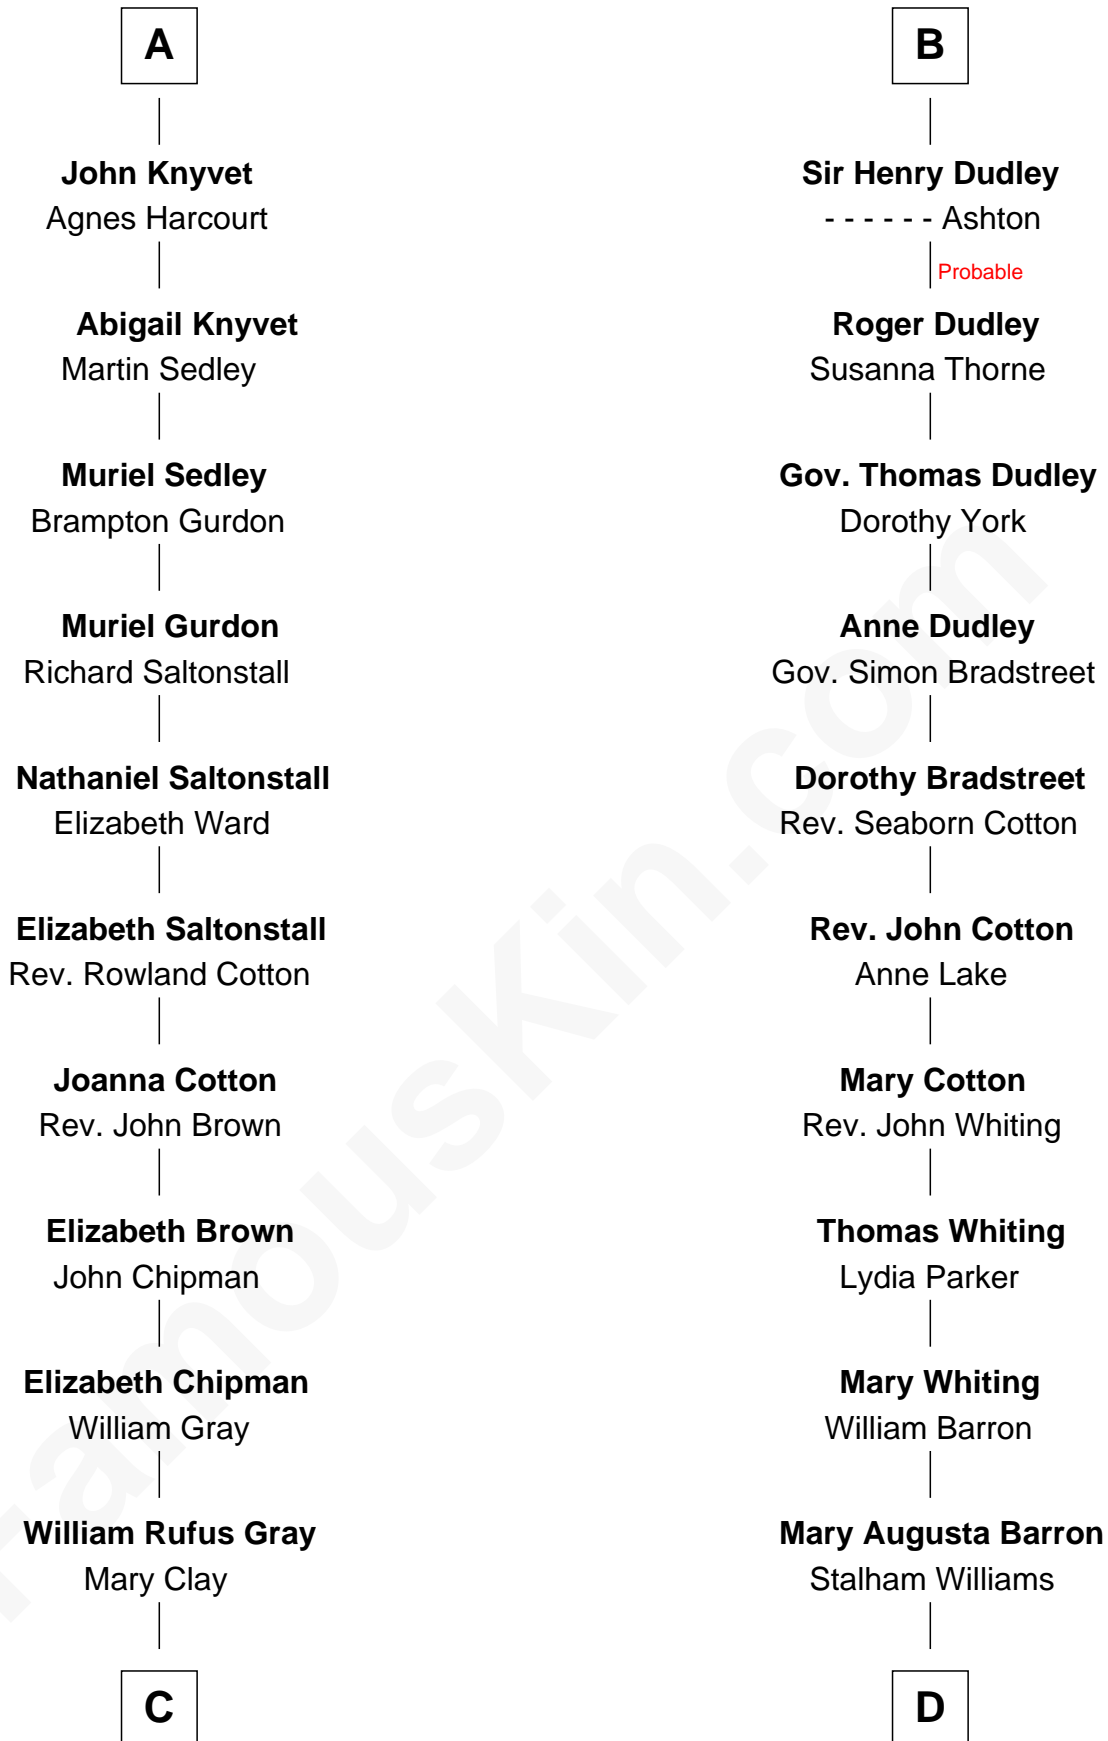

## Relationship Chart of

### Story Musgrave

NASA Astronaut

19th cousin 2 times removed of

**James Sherman**  
27th U.S. Vice-President

**C**

**William Gray**  
Sarah Frances Loring

**Edward Gray**  
Elizabeth Gray Story

**Marguerite Gray**  
John Butler Swann

**Marguerite Swann**  
Percy Musgrave

**Story Musgrave**  
*NASA Astronaut*

**D**

**Frances Lucretia Williams**  
Richard Winslow Sherman

**Mary Frances Sherman**  
Richard Updike Sherman

**James Sherman**  
*27th U.S. Vice-President*