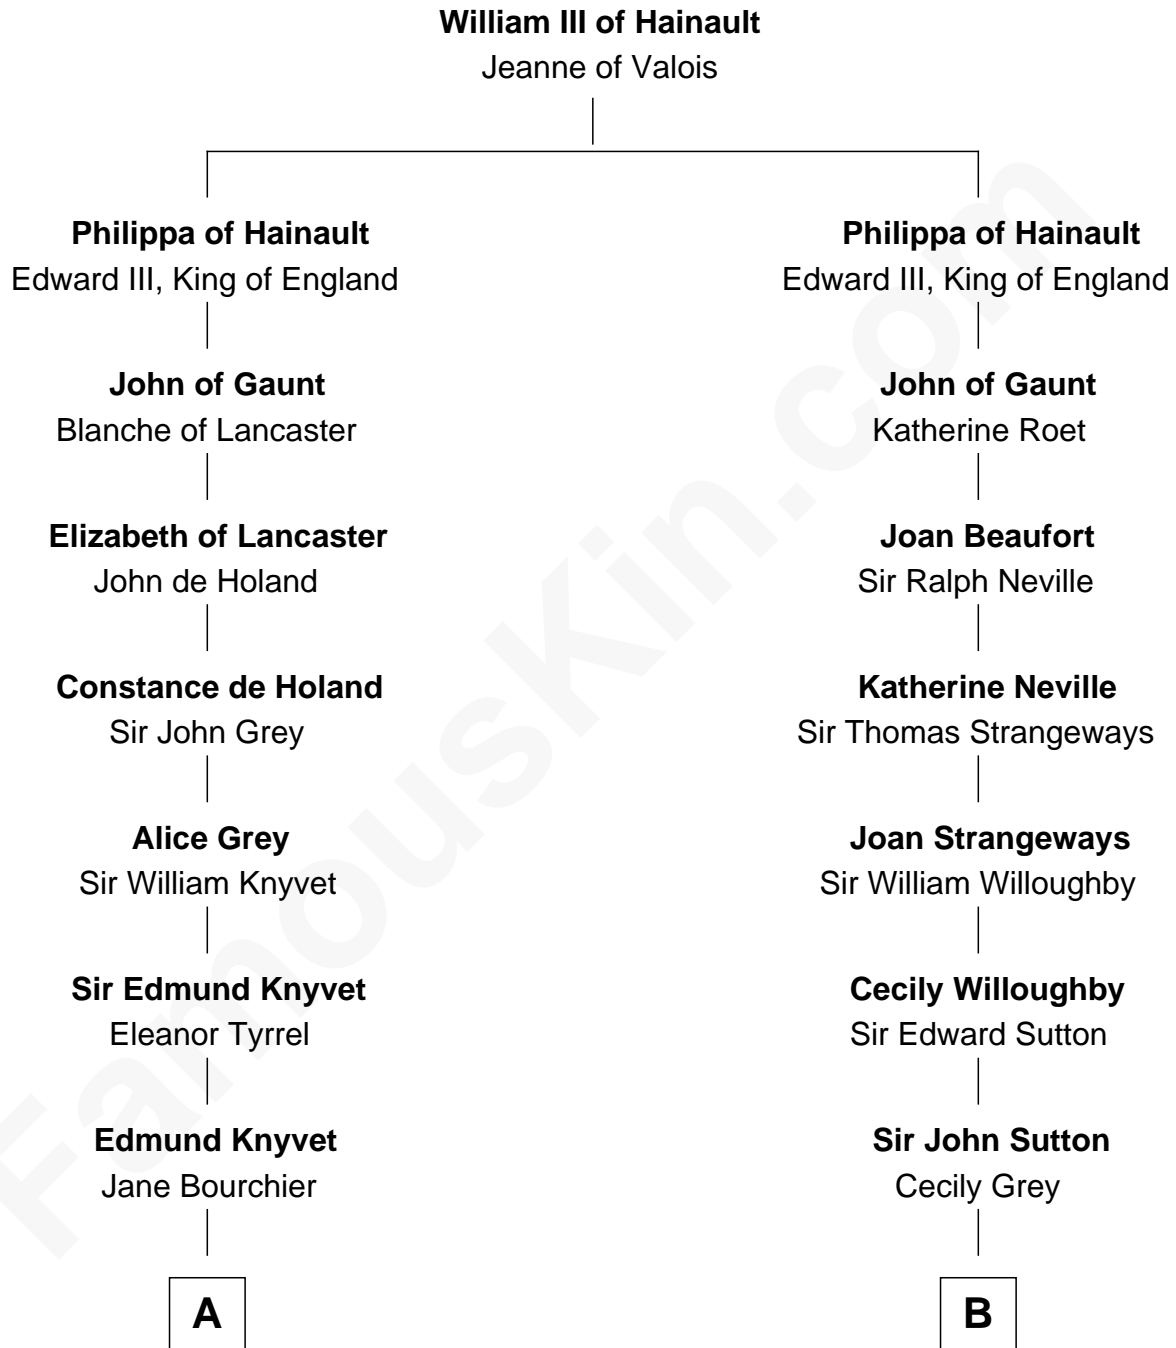

## Relationship Chart of

### Story Musgrave

NASA Astronaut

19th cousin 2 times removed of

**James Sherman**  
27th U.S. Vice-President

**C**

**William Gray**  
Sarah Frances Loring

**Edward Gray**  
Elizabeth Gray Story

**Marguerite Gray**  
John Butler Swann

**Marguerite Swann**  
Percy Musgrave

**Story Musgrave**  
*NASA Astronaut*

**D**

**Frances Lucretia Williams**  
Richard Winslow Sherman

**Mary Frances Sherman**  
Richard Updike Sherman

**James Sherman**  
*27th U.S. Vice-President*