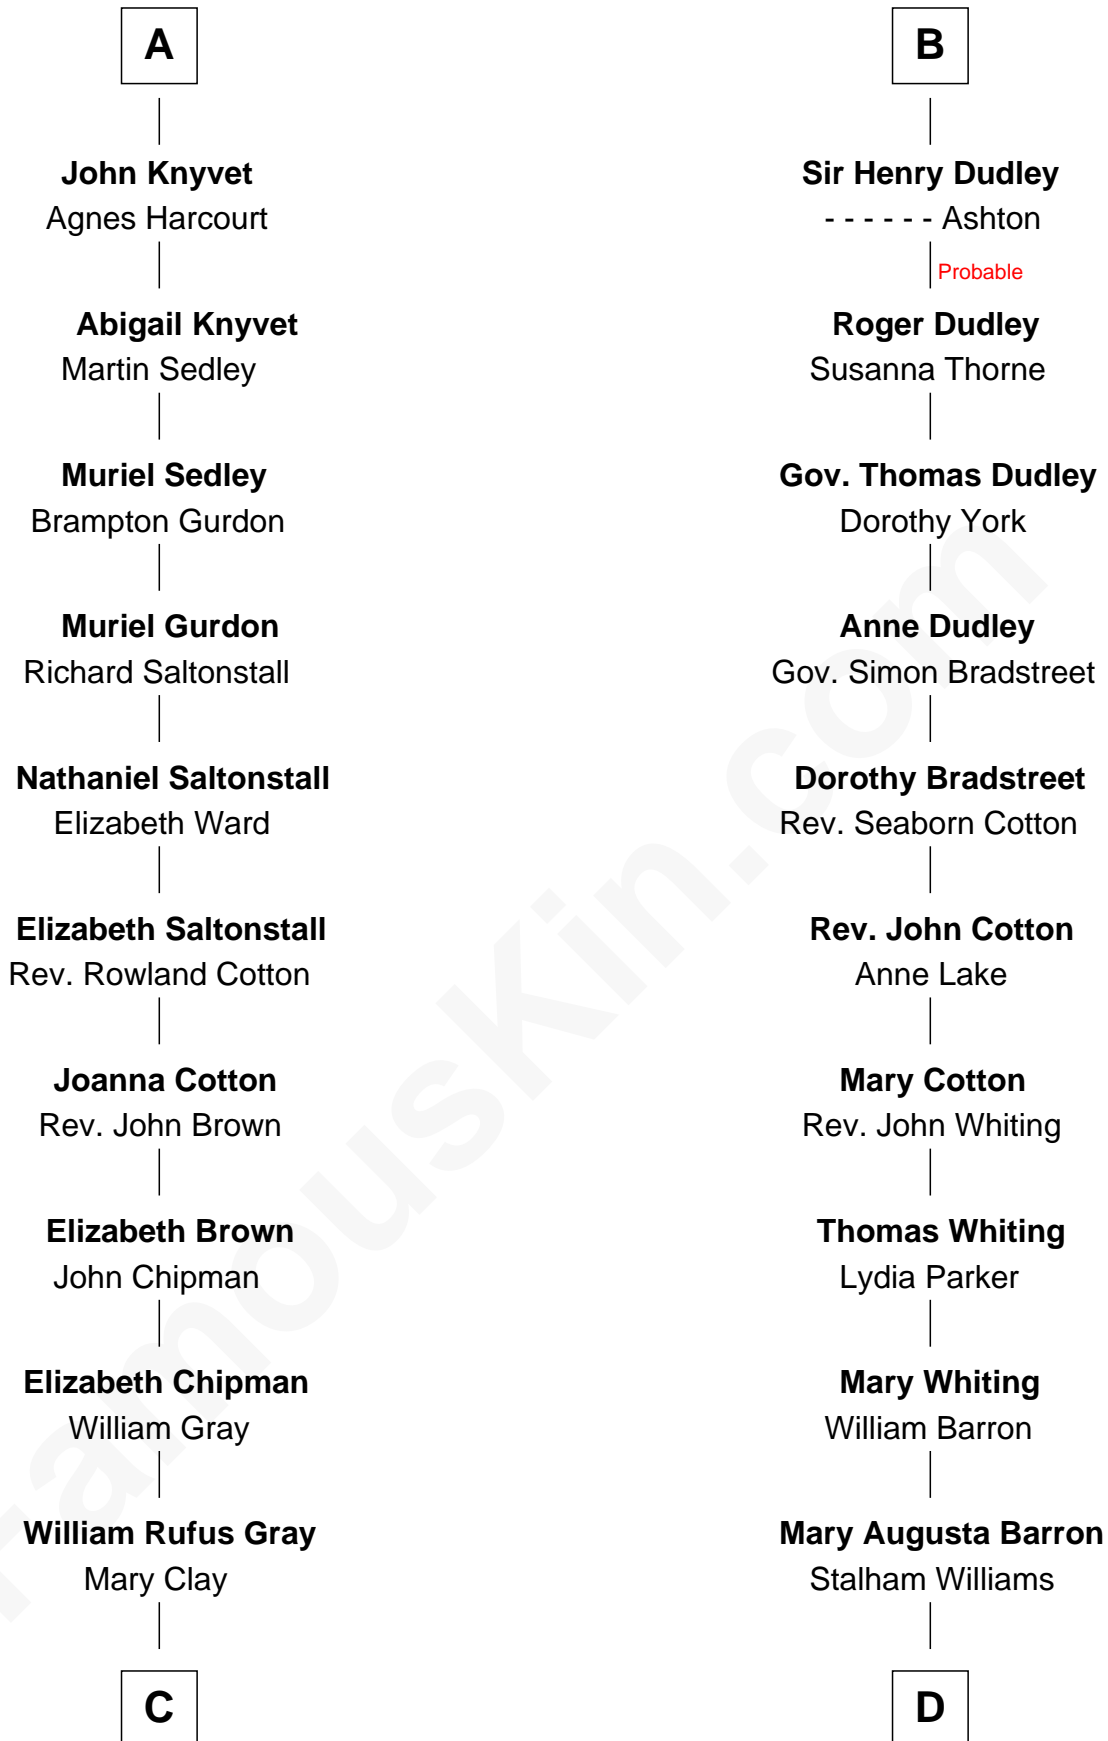

FamousKin.com

Relationship Chart of

Story Musgrave

NASA Astronaut

19th cousin 2 times removed of

James Sherman
27th U.S. Vice-President

C

William Gray
Sarah Frances Loring

Edward Gray
Elizabeth Gray Story

Marguerite Gray
John Butler Swann

Marguerite Swann
Percy Musgrave

Story Musgrave
NASA Astronaut

D

Frances Lucretia Williams
Richard Winslow Sherman

Mary Frances Sherman
Richard Updike Sherman