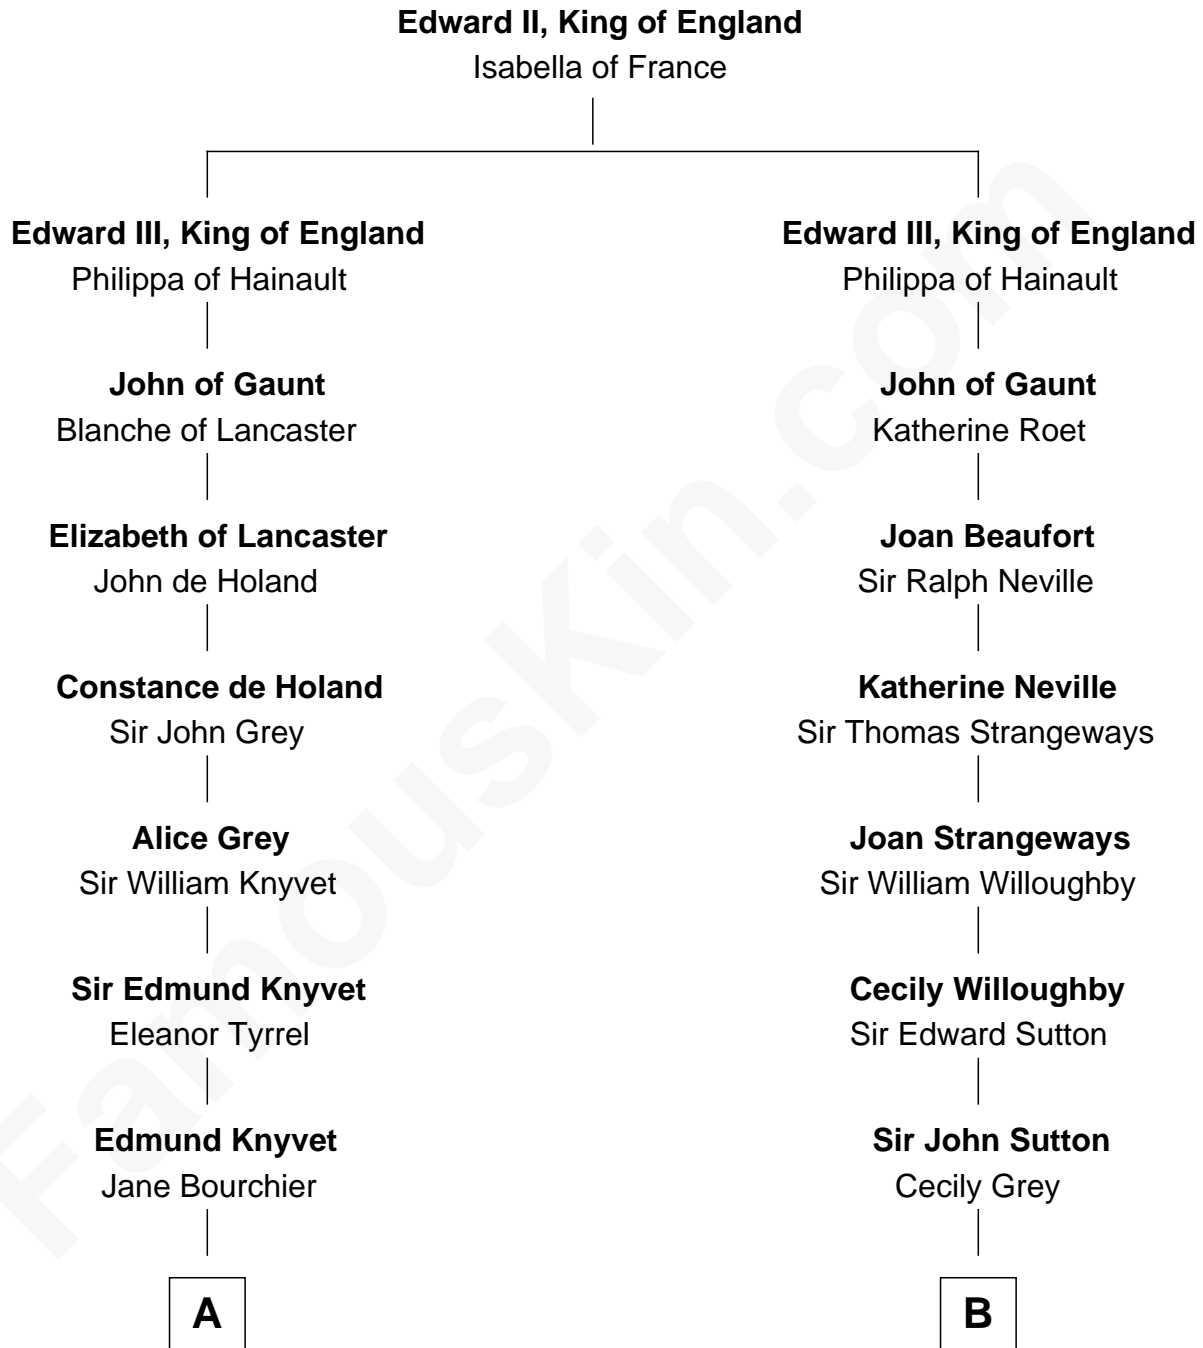

FamousKin.com

Relationship Chart of

Story Musgrave

NASA Astronaut

19th cousin 2 times removed of

James Sherman
27th U.S. Vice-President

C

William Gray
Sarah Frances Loring

Edward Gray
Elizabeth Gray Story

Marguerite Gray
John Butler Swann

Marguerite Swann
Percy Musgrave

Story Musgrave
NASA Astronaut

D

Frances Lucretia Williams
Richard Winslow Sherman

Mary Frances Sherman
Richard Updike Sherman