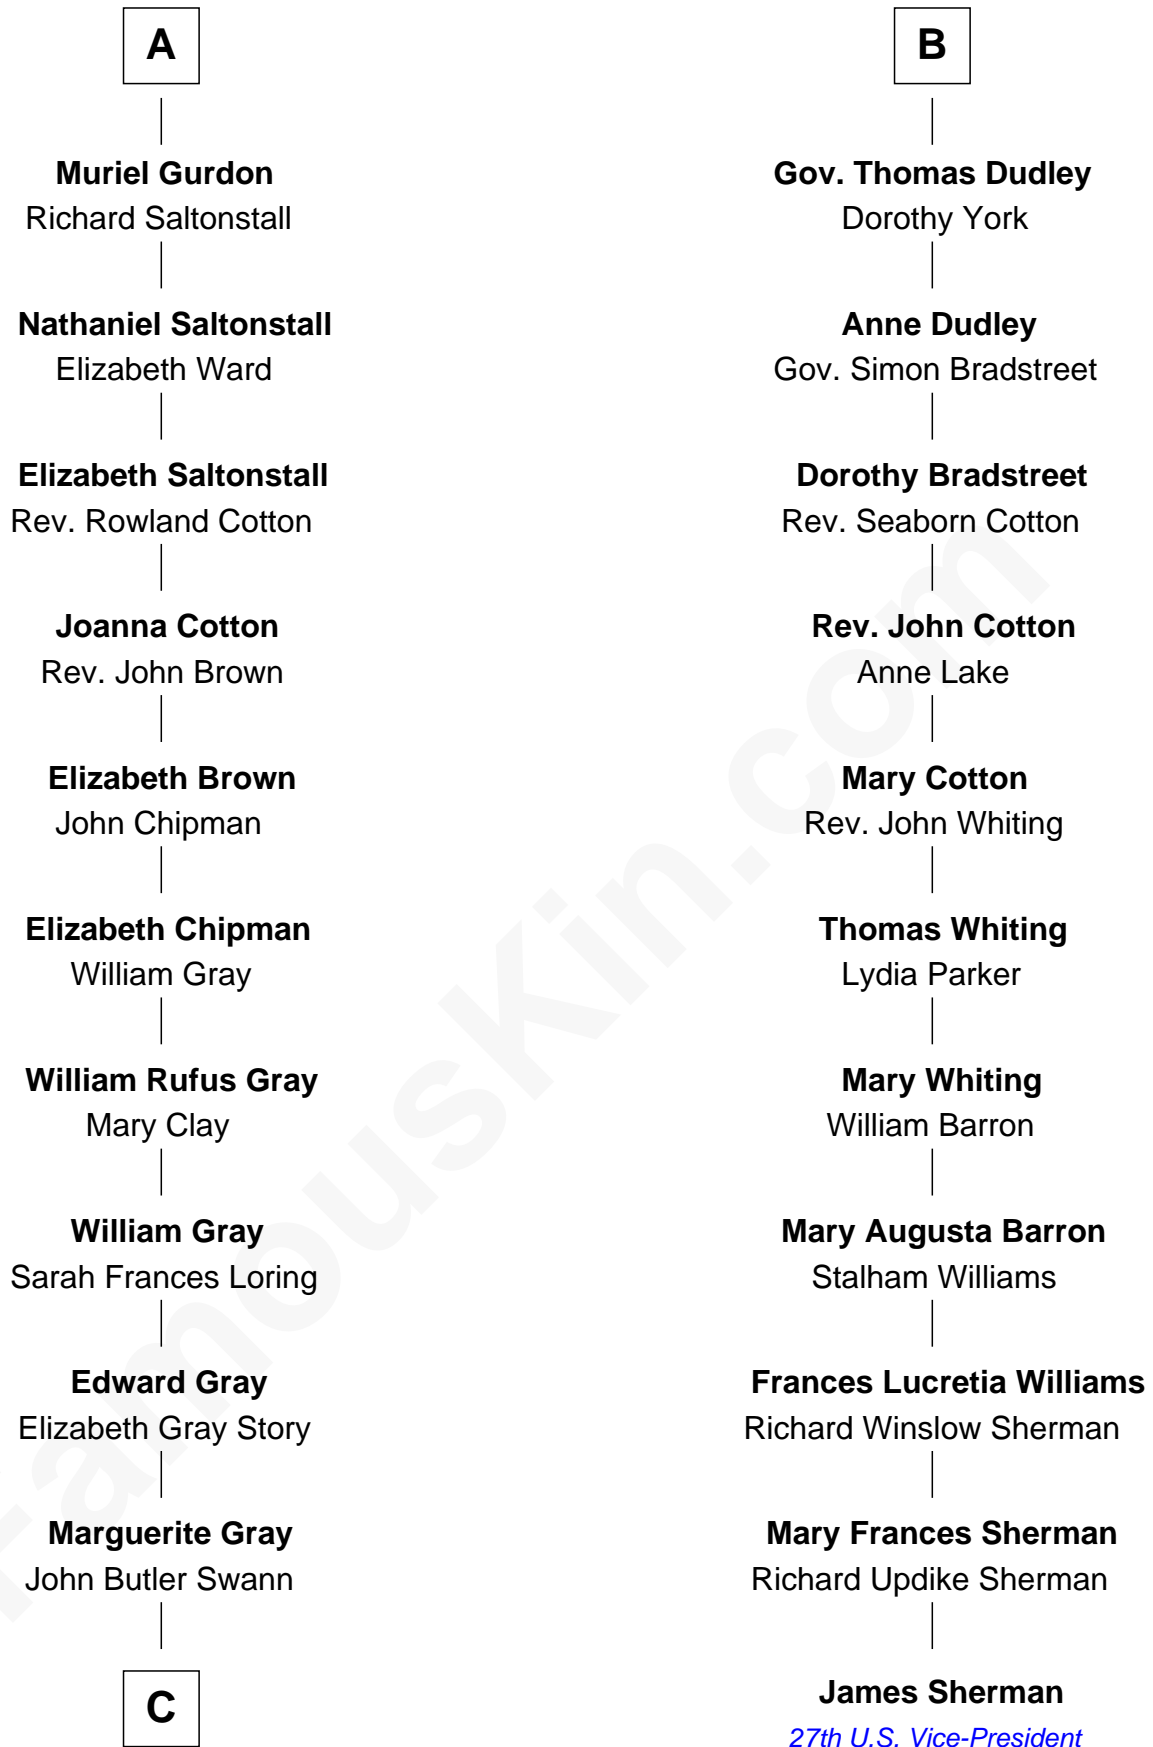

# FamousKin.com Relationship Chart of

**Story Musgrave**

*NASA Astronaut*

17th cousin 1 time removed of

**James Sherman**

*27th U.S. Vice-President*

**Sir Reynold Grey**

Margaret de Ros

**Sir John Grey**  
Constance de Holand

**Alice Grey**  
Sir William Knyvet

**Sir Edmund Knyvet**  
Eleanor Tyrrel

**Edmund Knyvet**  
Jane Bouchier

**John Knyvet**  
Agnes Harcourt

**Abigail Knyvet**  
Martin Sedley

**Muriel Sedley**  
Brampton Gurdon

**A**

**Margaret Grey**  
Sir William Bonville

**William Bonville**  
Elizabeth Harington

**William Bonville**  
Katherine Neville

**Cecily Bonville**  
Thomas Grey

**Cecily Grey**  
Sir John Sutton

**Sir Henry Dudley**  
----- Ashton

*Probable*

**Roger Dudley**  
Susanna Thorne

**B**

**C**

—  
**Marguerite Swann**

Percy Musgrave

—  
**Story Musgrave**