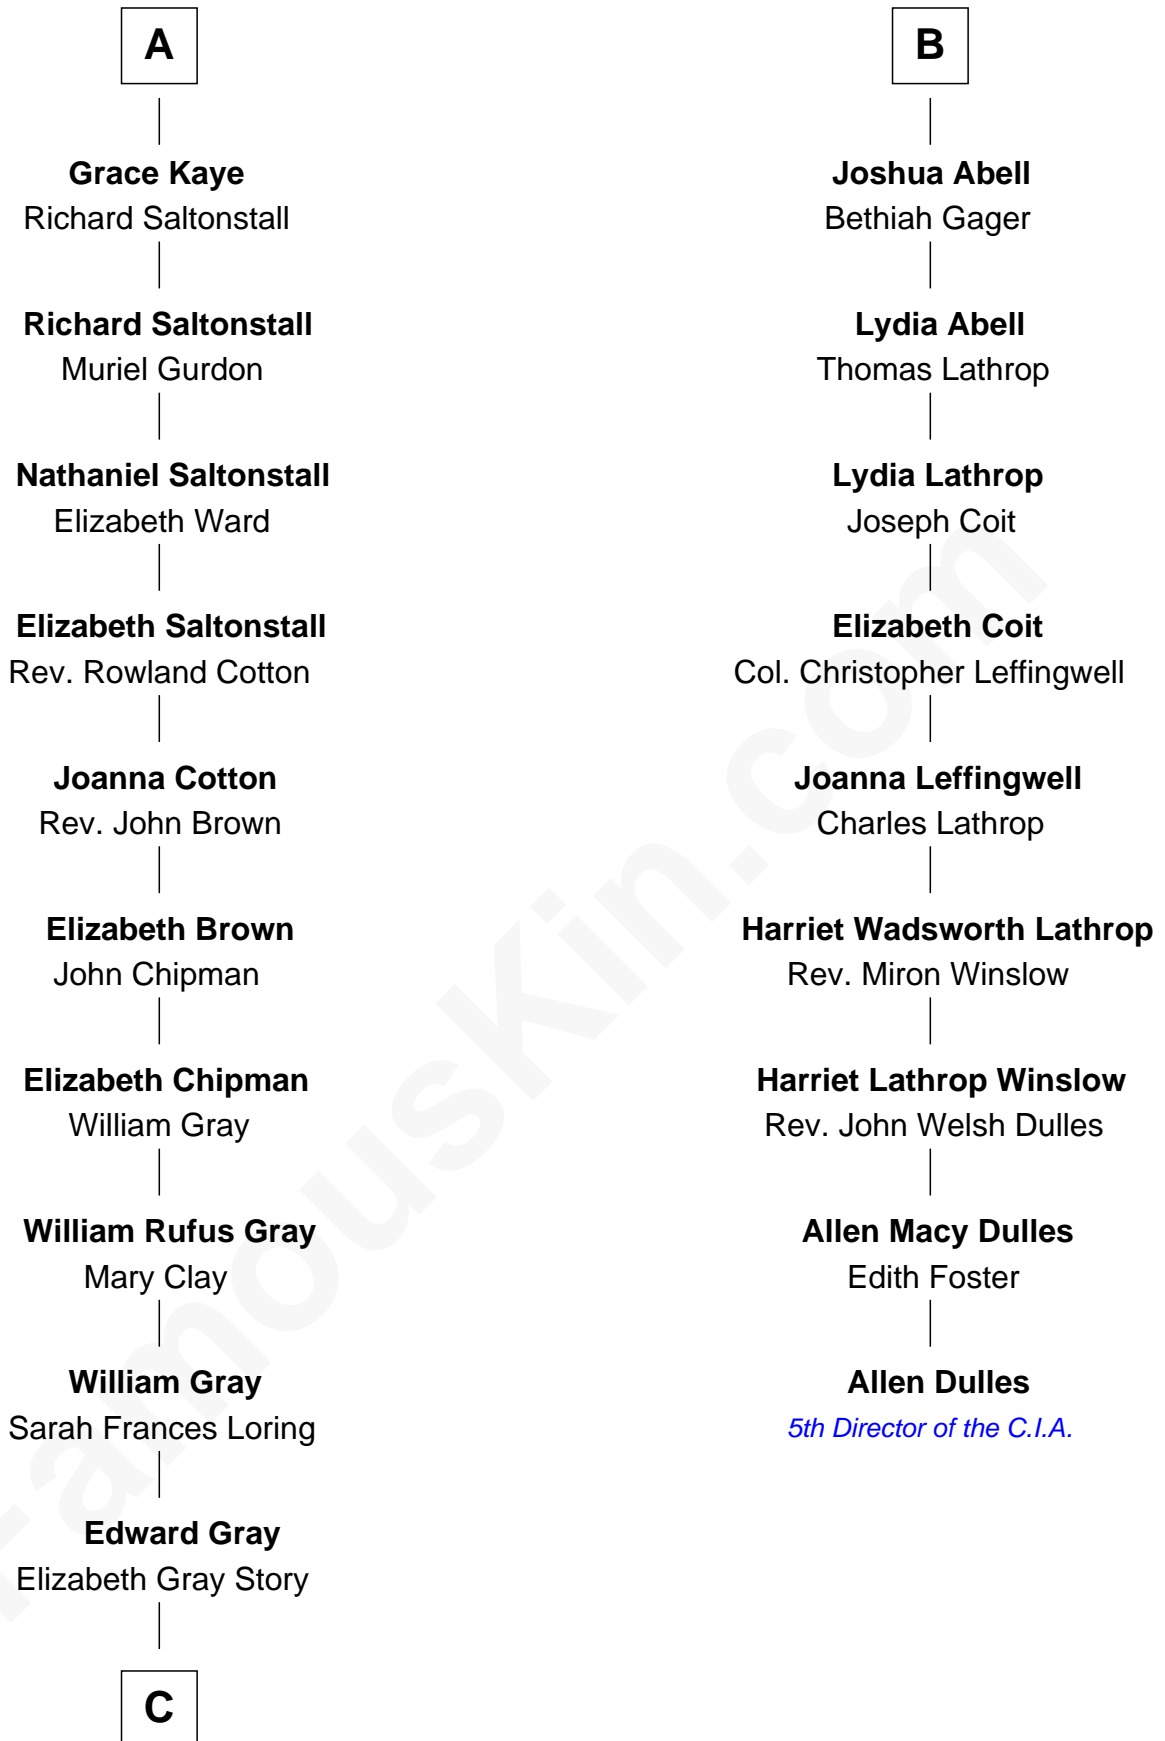

## Relationship Chart of

### Story Musgrave

NASA Astronaut

15th cousin 4 times removed of

**Allen Dulles**  
5th Director of the C.I.A.

**C**

—  
**Marguerite Gray**  
John Butler Swann

—  
**Marguerite Swann**  
Percy Musgrave

—  
**Story Musgrave**  
*NASA Astronaut*