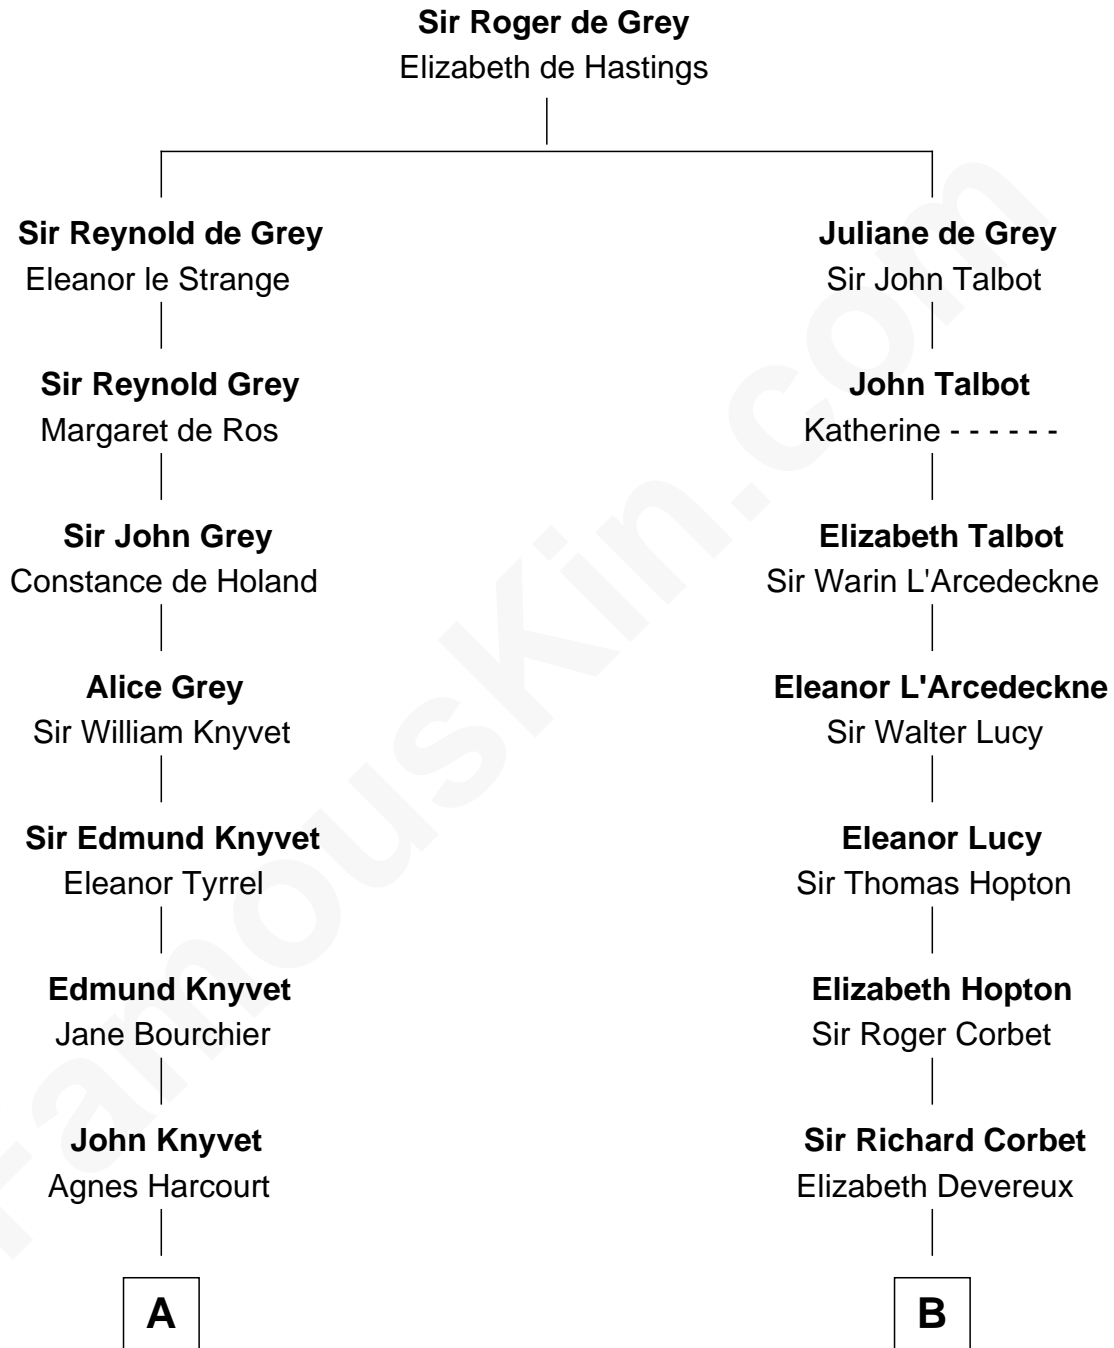

FamousKin.com
Relationship Chart of
Story Musgrave
NASA Astronaut

20th cousin 1 time removed of

Allen Dulles
5th Director of the C.I.A.

C

Edward Gray
Elizabeth Gray Story

Marguerite Gray
John Butler Swann

Marguerite Swann
Percy Musgrave

Story Musgrave
NASA Astronaut

D

Joanna Leffingwell
Charles Lathrop

Harriet Wadsworth Lathrop
Rev. Miron Winslow

Harriet Lathrop Winslow
Rev. John Welsh Dulles

Allen Macy Dulles
Edith Foster

Allen Dulles
5th Director of the C.I.A.