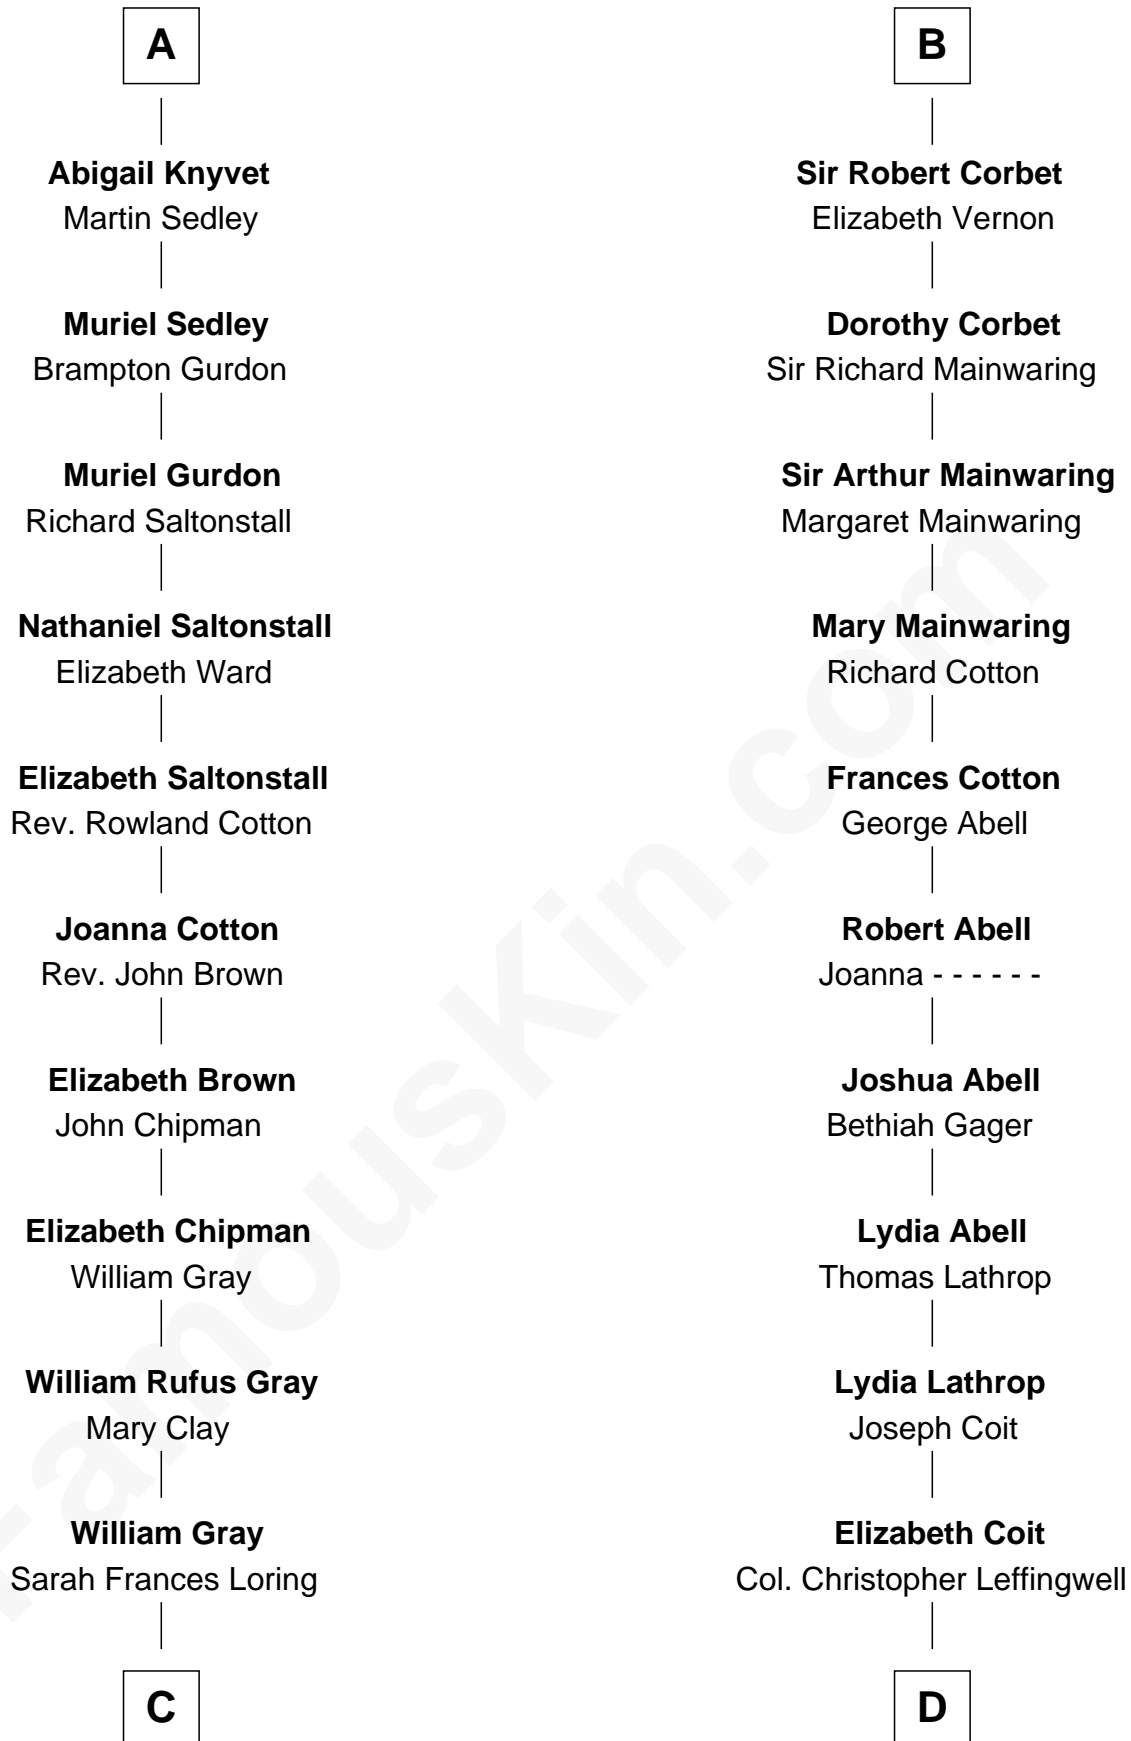

FamousKin.com
Relationship Chart of
Story Musgrave
NASA Astronaut

20th cousin 1 time removed of

Allen Dulles
5th Director of the C.I.A.

C

Edward Gray
Elizabeth Gray Story

Marguerite Gray
John Butler Swann

Marguerite Swann
Percy Musgrave

Story Musgrave
NASA Astronaut

D

Joanna Leffingwell
Charles Lathrop

Harriet Wadsworth Lathrop
Rev. Miron Winslow

Harriet Lathrop Winslow
Rev. John Welsh Dulles

Allen Macy Dulles
Edith Foster

Allen Dulles
5th Director of the C.I.A.