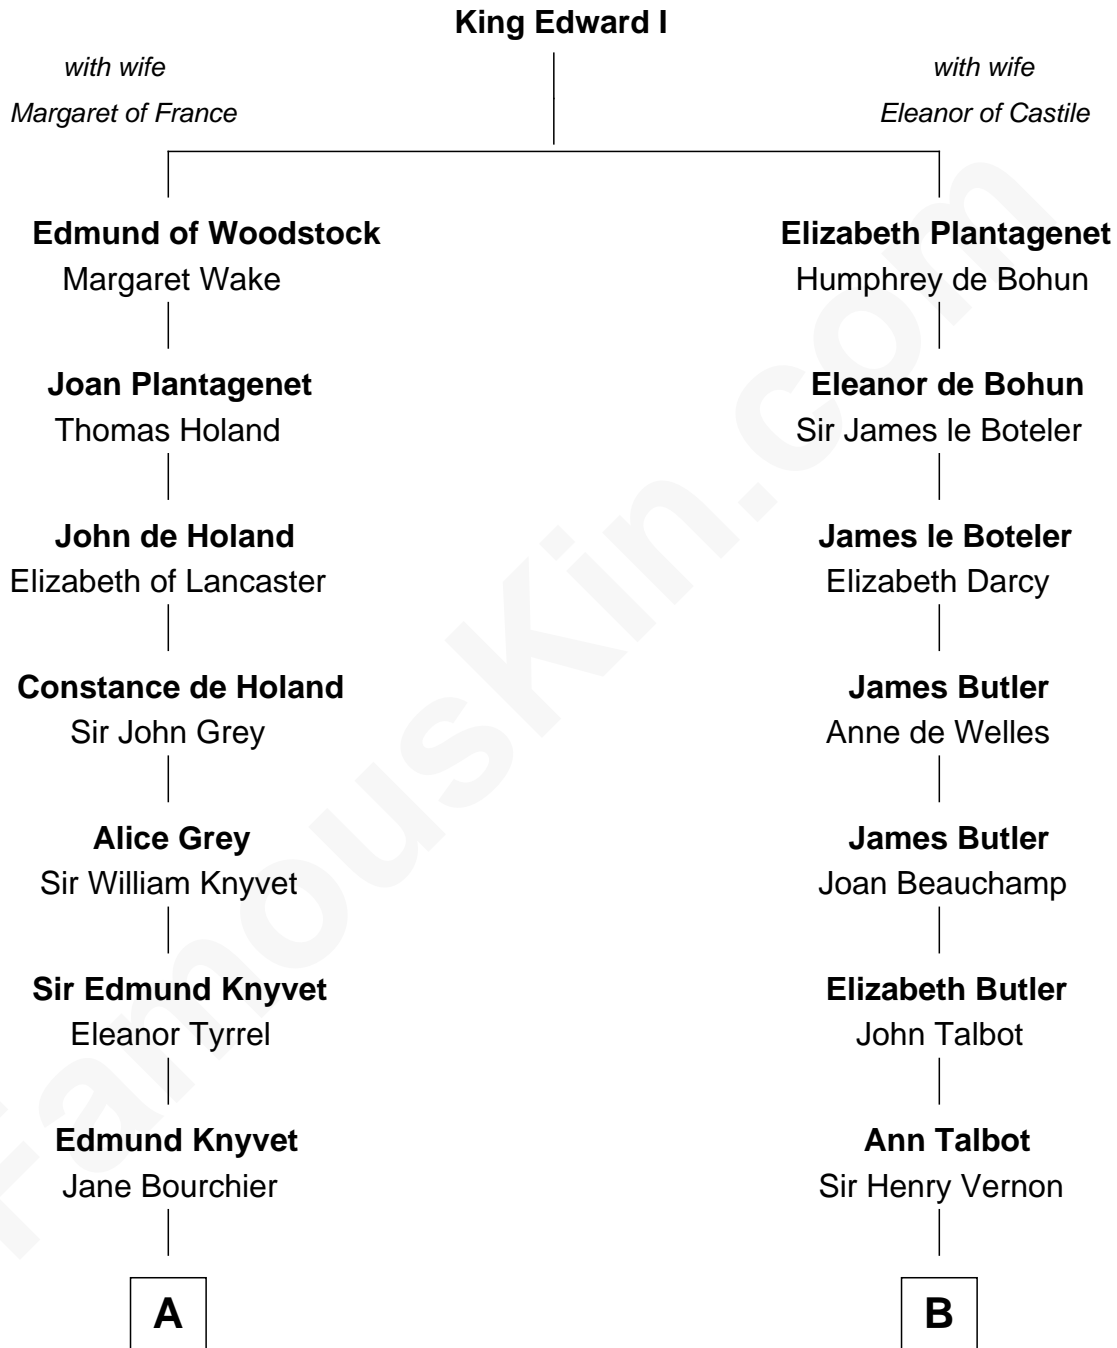

# FamousKin.com Relationship Chart of

**Story Musgrave**

*NASA Astronaut*

21st cousin of

**Allen Dulles**

*5th Director of the C.I.A.*

**C**

**William Gray**  
Sarah Frances Loring

**Edward Gray**  
Elizabeth Gray Story

**Marguerite Gray**  
John Butler Swann

**Marguerite Swann**  
Percy Musgrave

**Story Musgrave**  
*NASA Astronaut*

**D**

**Joanna Leffingwell**  
Charles Lathrop

**Harriet Wadsworth Lathrop**  
Rev. Miron Winslow