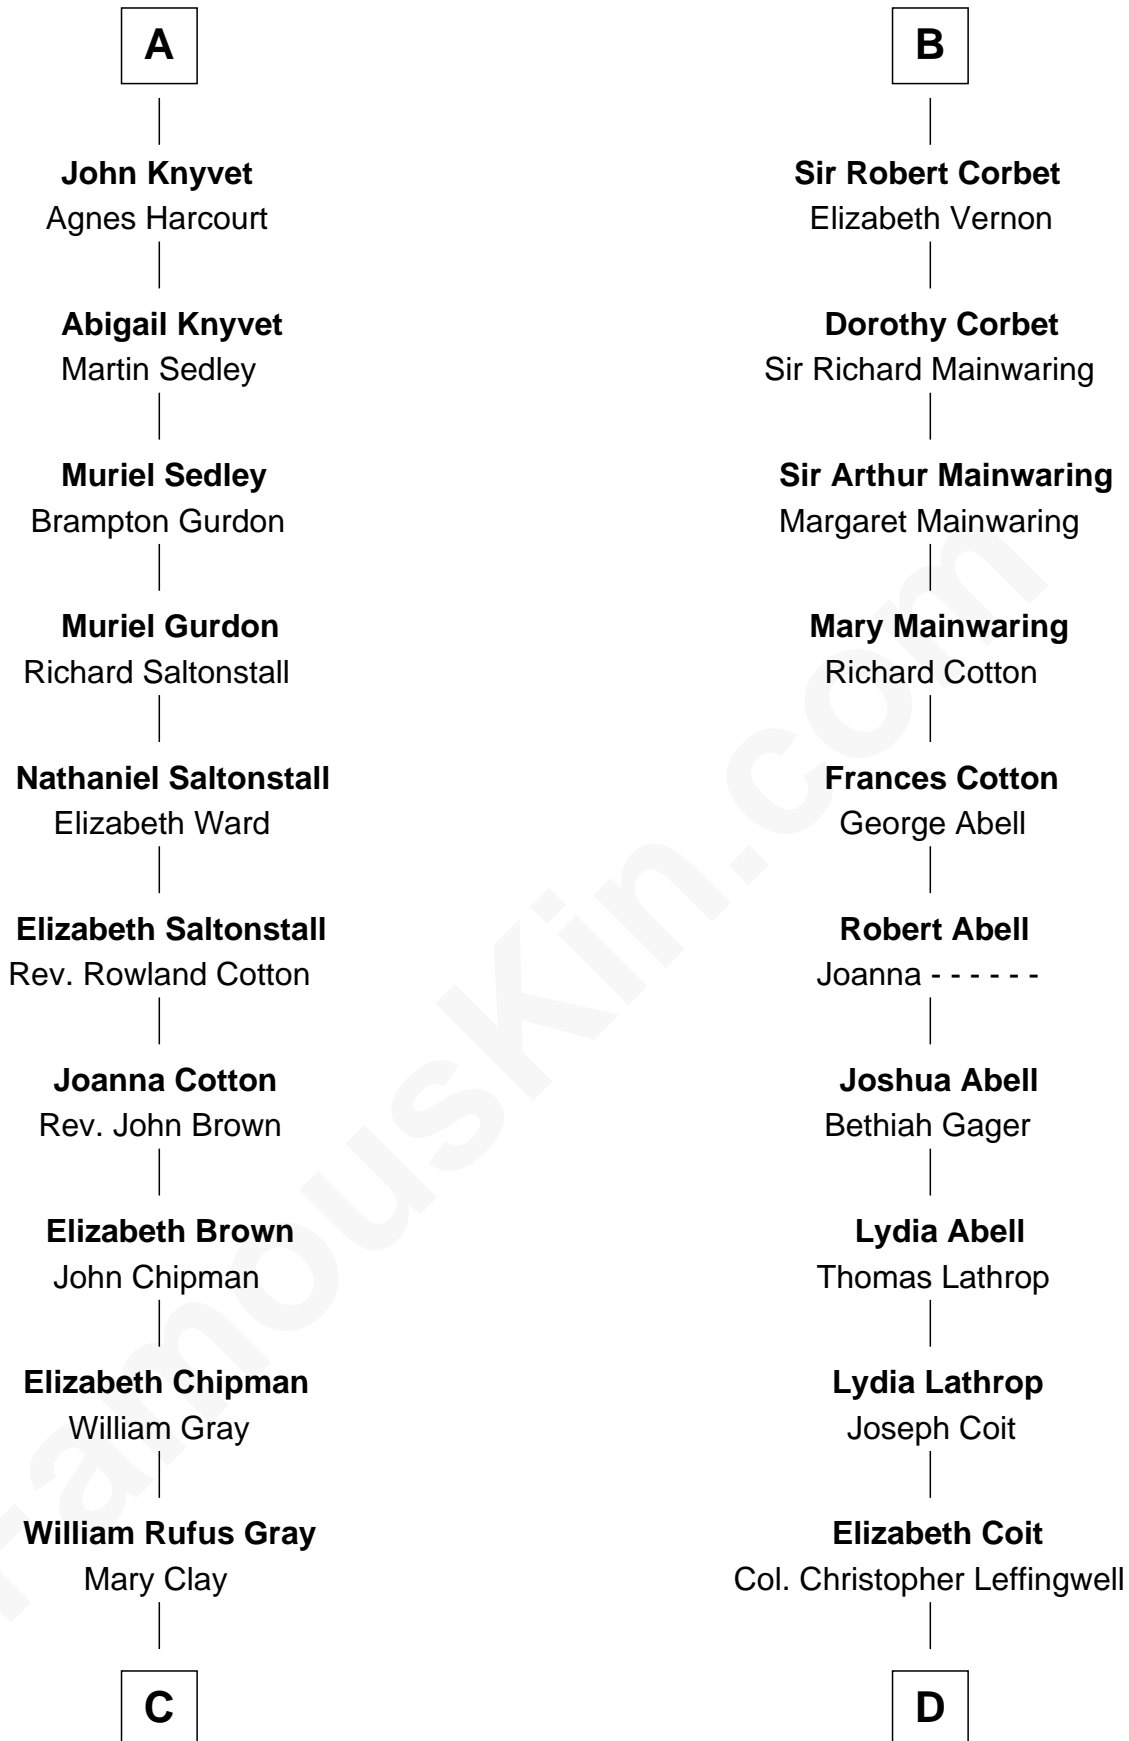

FamousKin.com Relationship Chart of

Story Musgrave

NASA Astronaut

21st cousin of

Allen Dulles

5th Director of the C.I.A.

Hugh de Audley

Margaret de Clare

Elizabeth Belknap

Anne Ferrers

Sir Walter Devereux

Elizabeth Devereux

Sir Richard Corbet

B

C

William Gray
Sarah Frances Loring

Edward Gray
Elizabeth Gray Story

Marguerite Gray
John Butler Swann

Marguerite Swann
Percy Musgrave

Story Musgrave
NASA Astronaut

D

Joanna Leffingwell
Charles Lathrop

Harriet Wadsworth Lathrop
Rev. Miron Winslow