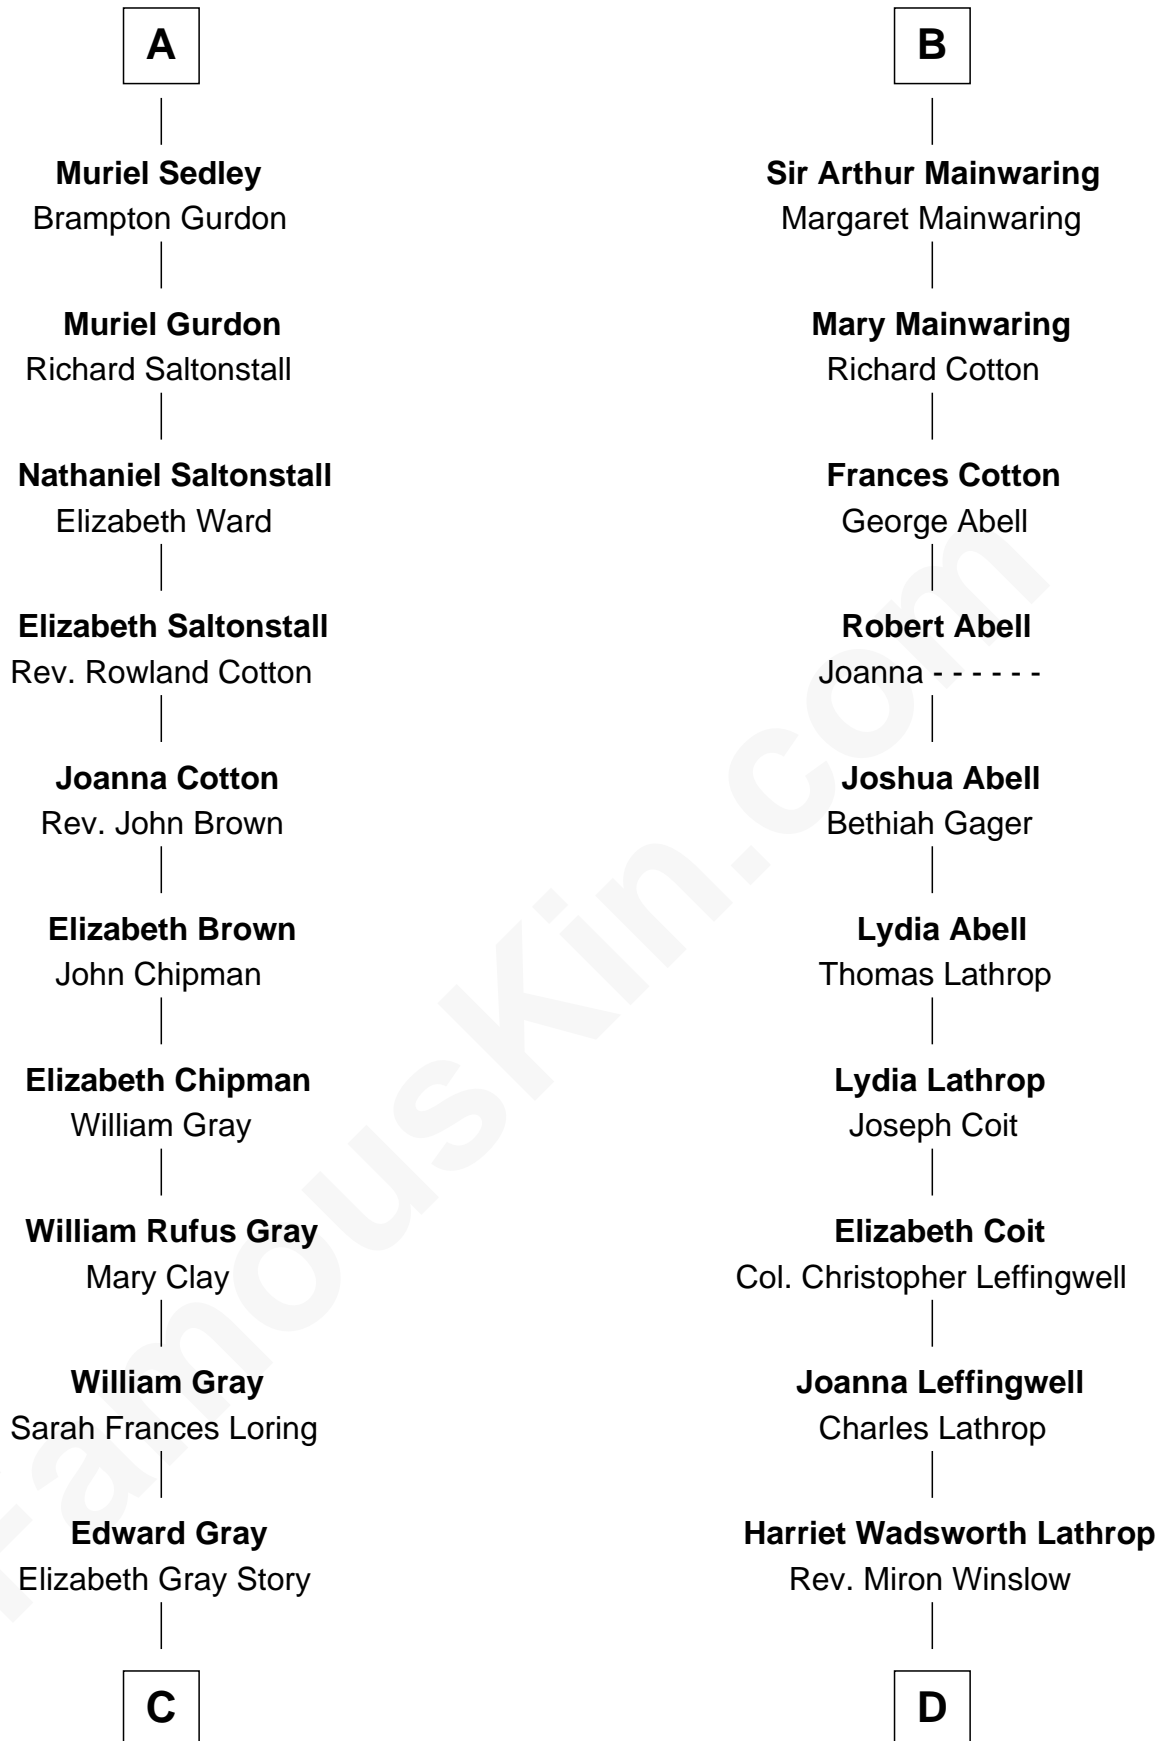

# FamousKin.com Relationship Chart of

**Story Musgrave**

*NASA Astronaut*

19th cousin of

**Allen Dulles**

*5th Director of the C.I.A.*

**John de Mowbray**  
Elizabeth de Segrave

**Sir Thomas Mowbray**

Elizabeth Fitzalan

**Margaret Mowbray**

Sir Robert Howard

**Sir John Howard**  
Margaret Chedworth

**Katherine Howard**  
Sir John Bouchier

**Jane Bouchier**  
Edmund Knyvet

**John Knyvet**  
Agnes Harcourt

**Abigail Knyvet**  
Martin Sedley

**A**

**Margaret Mowbray**

Sir Reginald Lucy

**Sir Walter Lucy**

Eleanor L'Arcedeckne

**Eleanor Lucy**  
Sir Thomas Hopton

**Elizabeth Hopton**  
Sir Roger Corbet

**Sir Richard Corbet**  
Elizabeth Devereux

**Sir Robert Corbet**  
Elizabeth Vernon

**Dorothy Corbet**  
Sir Richard Mainwaring

**B**

**C**

**Marguerite Gray**  
John Butler Swann

**Marguerite Swann**  
Percy Musgrave