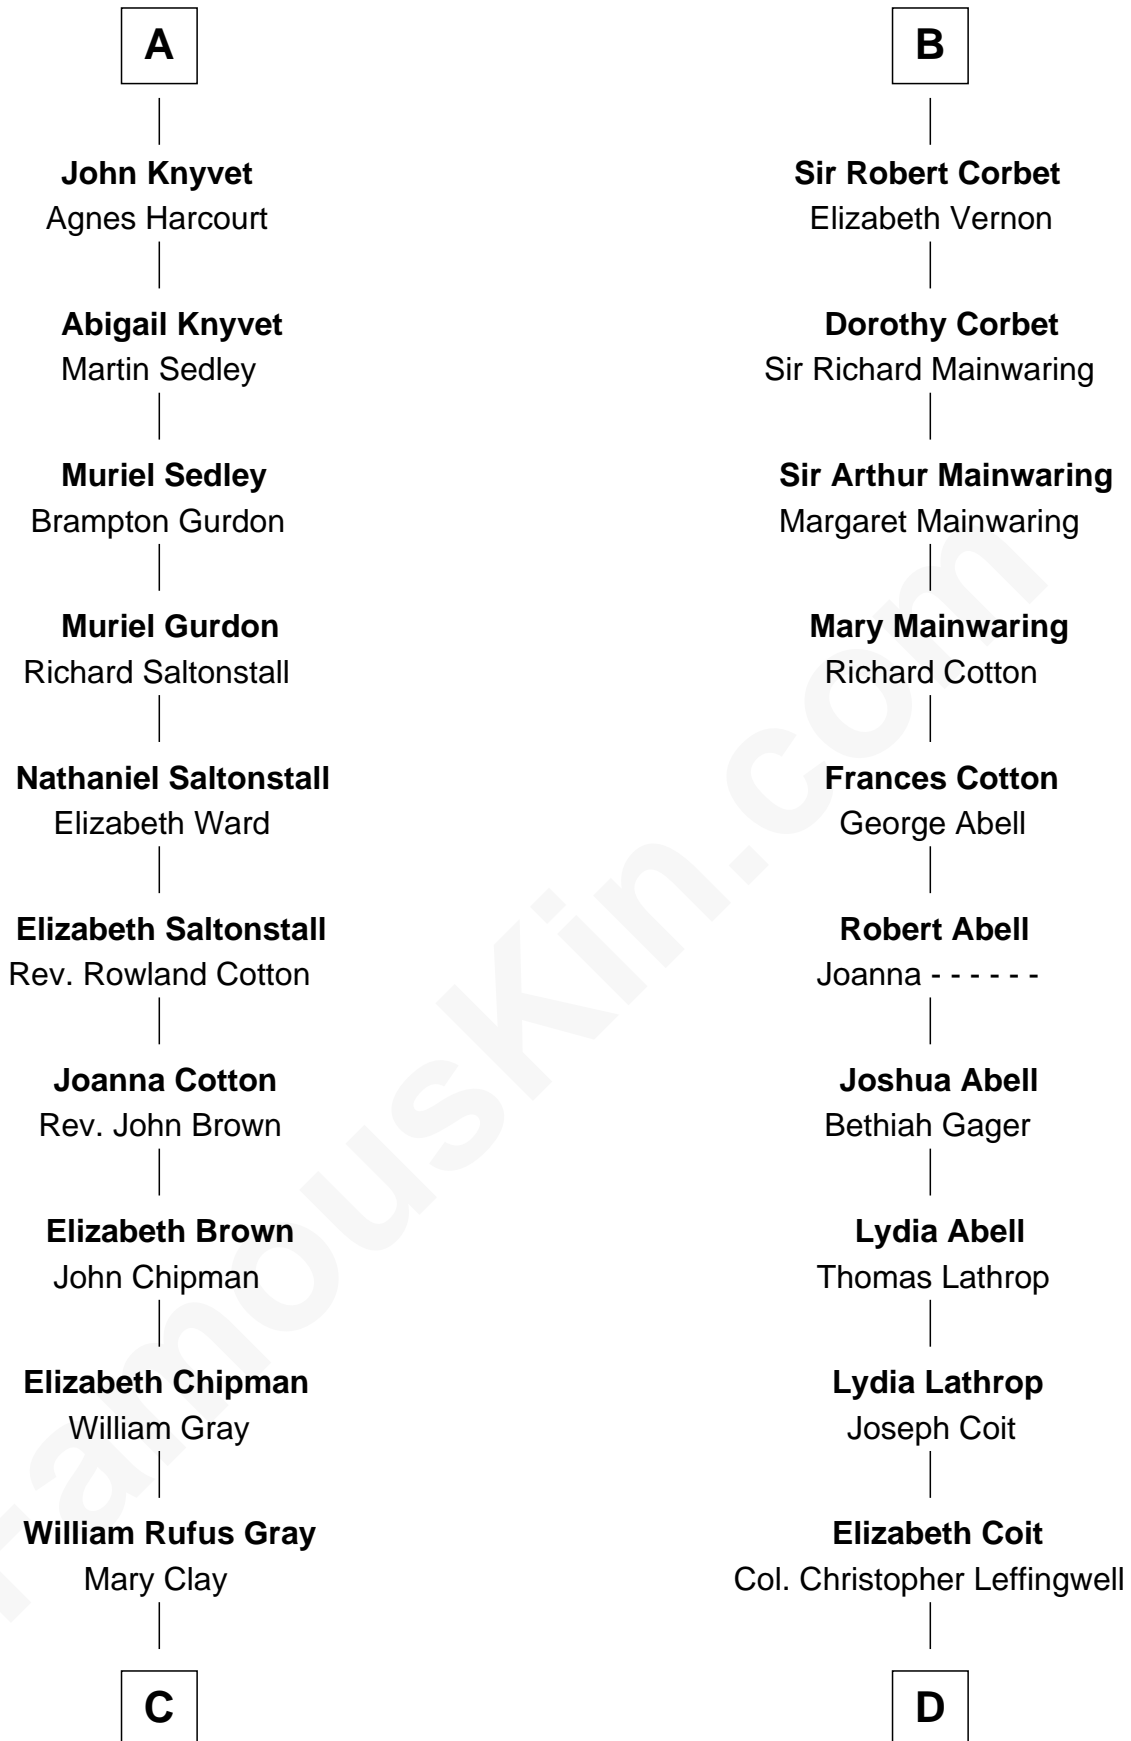

FamousKin.com Relationship Chart of

Story Musgrave

NASA Astronaut

21st cousin of

John Foster Dulles

52nd U.S. Secretary of State

C

William Gray
Sarah Frances Loring

Edward Gray
Elizabeth Gray Story

Marguerite Gray
John Butler Swann

Marguerite Swann
Percy Musgrave

Story Musgrave
NASA Astronaut

D

Joanna Leffingwell
Charles Lathrop

Harriet Wadsworth Lathrop
Rev. Miron Winslow