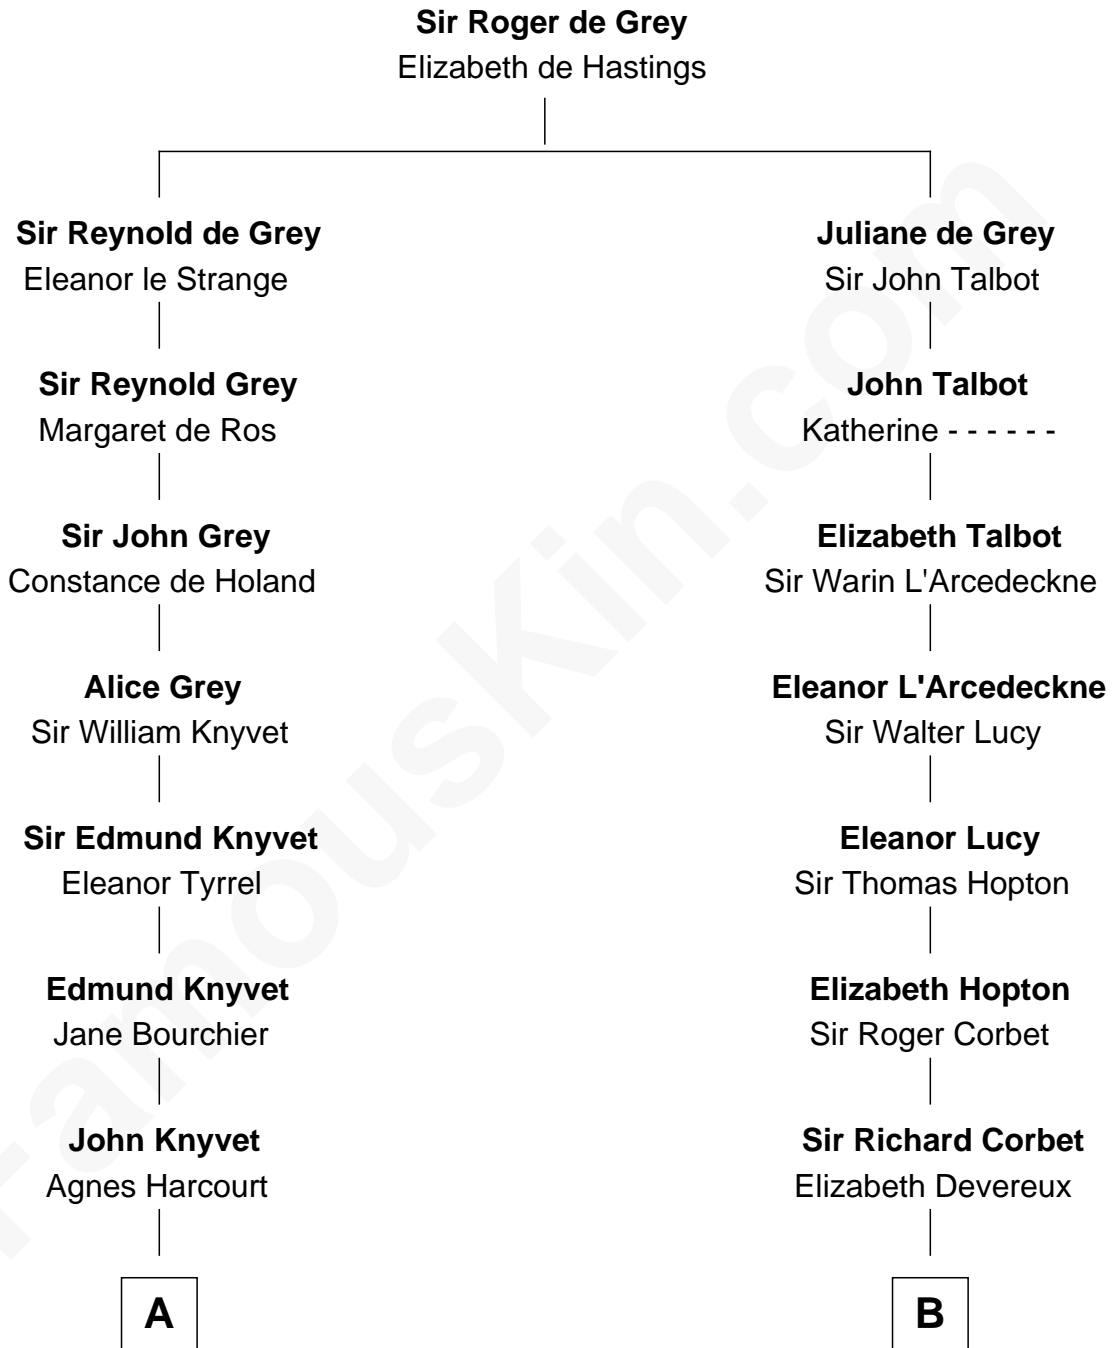

# FamousKin.com Relationship Chart of

**Story Musgrave**

*NASA Astronaut*

20th cousin 1 time removed of

**John Foster Dulles**

*52nd U.S. Secretary of State*

**C**

**Edward Gray**  
Elizabeth Gray Story

**Marguerite Gray**  
John Butler Swann

**Marguerite Swann**  
Percy Musgrave

**Story Musgrave**  
*NASA Astronaut*

**D**

**Joanna Leffingwell**  
Charles Lathrop

**Harriet Wadsworth Lathrop**  
Rev. Miron Winslow