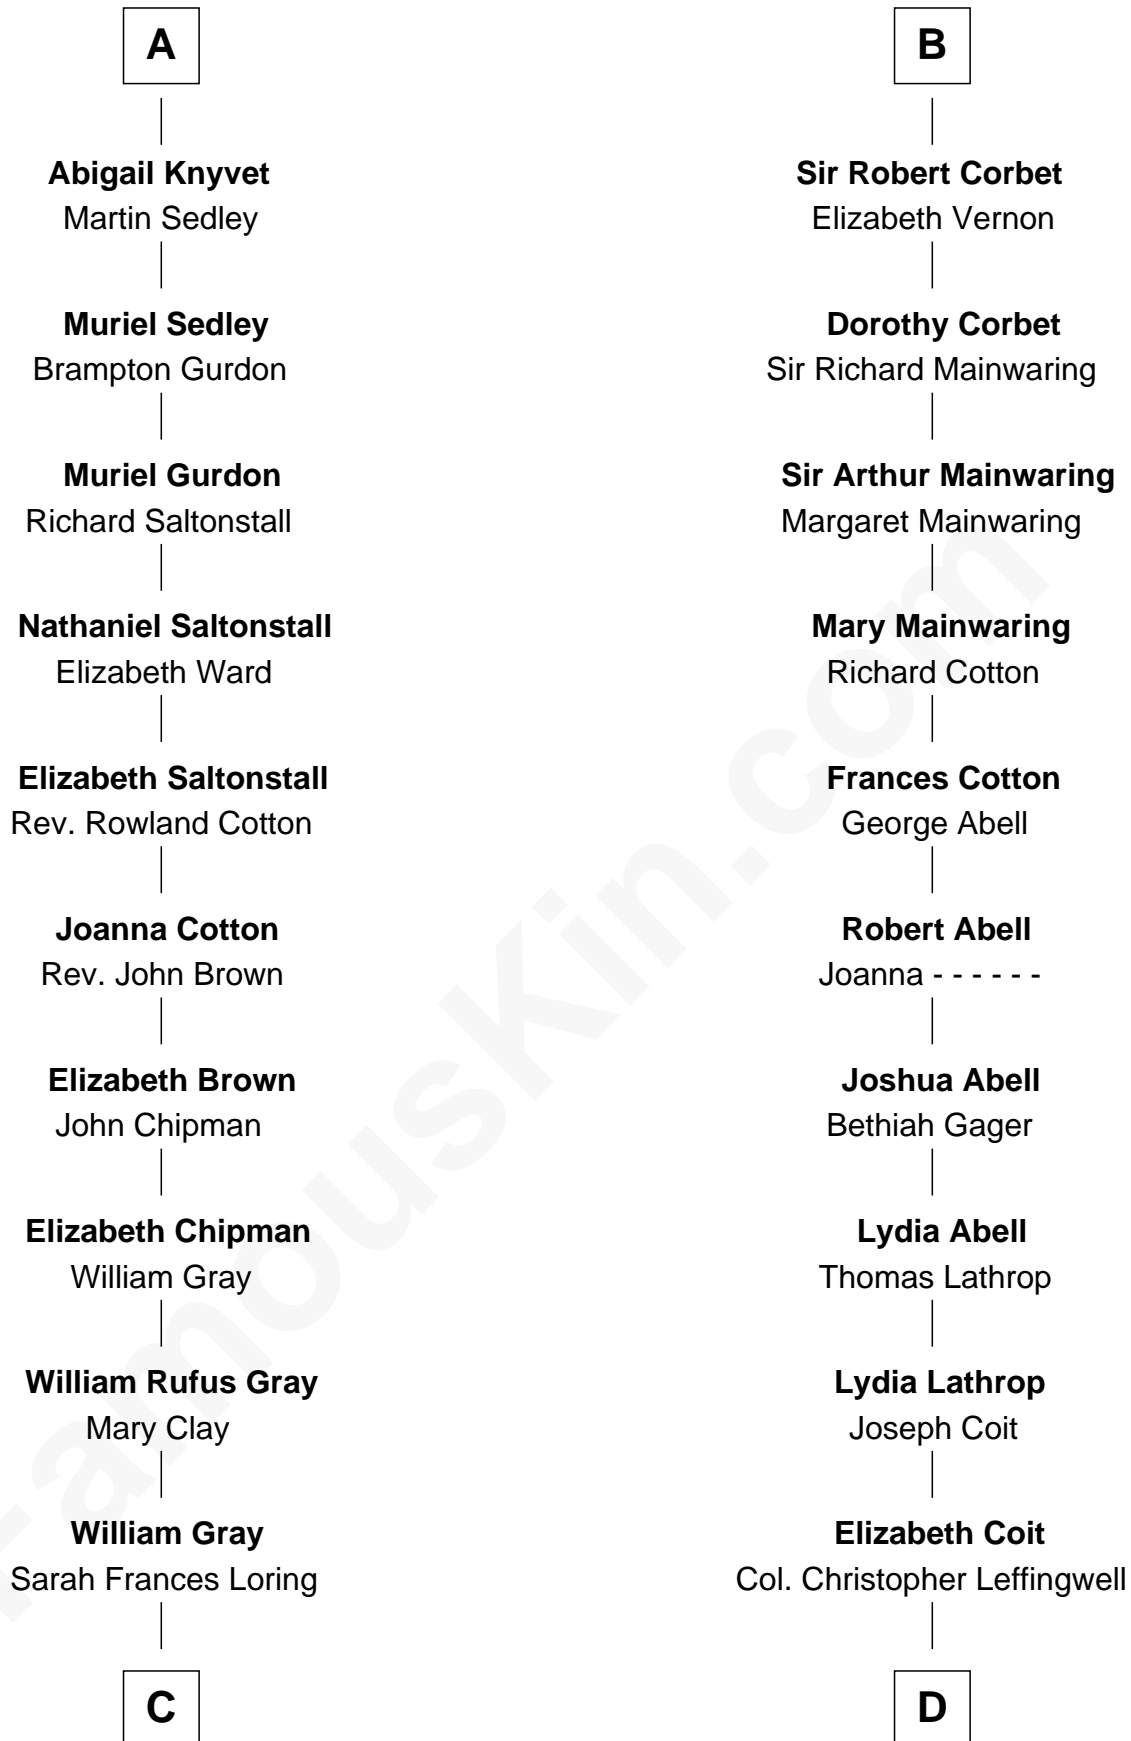

# FamousKin.com Relationship Chart of

**Story Musgrave**

*NASA Astronaut*

20th cousin 1 time removed of

**John Foster Dulles**

*52nd U.S. Secretary of State*

**C**

**Edward Gray**  
Elizabeth Gray Story

**Marguerite Gray**  
John Butler Swann

**Marguerite Swann**  
Percy Musgrave

**Story Musgrave**  
*NASA Astronaut*

**D**

**Joanna Leffingwell**  
Charles Lathrop

**Harriet Wadsworth Lathrop**  
Rev. Miron Winslow