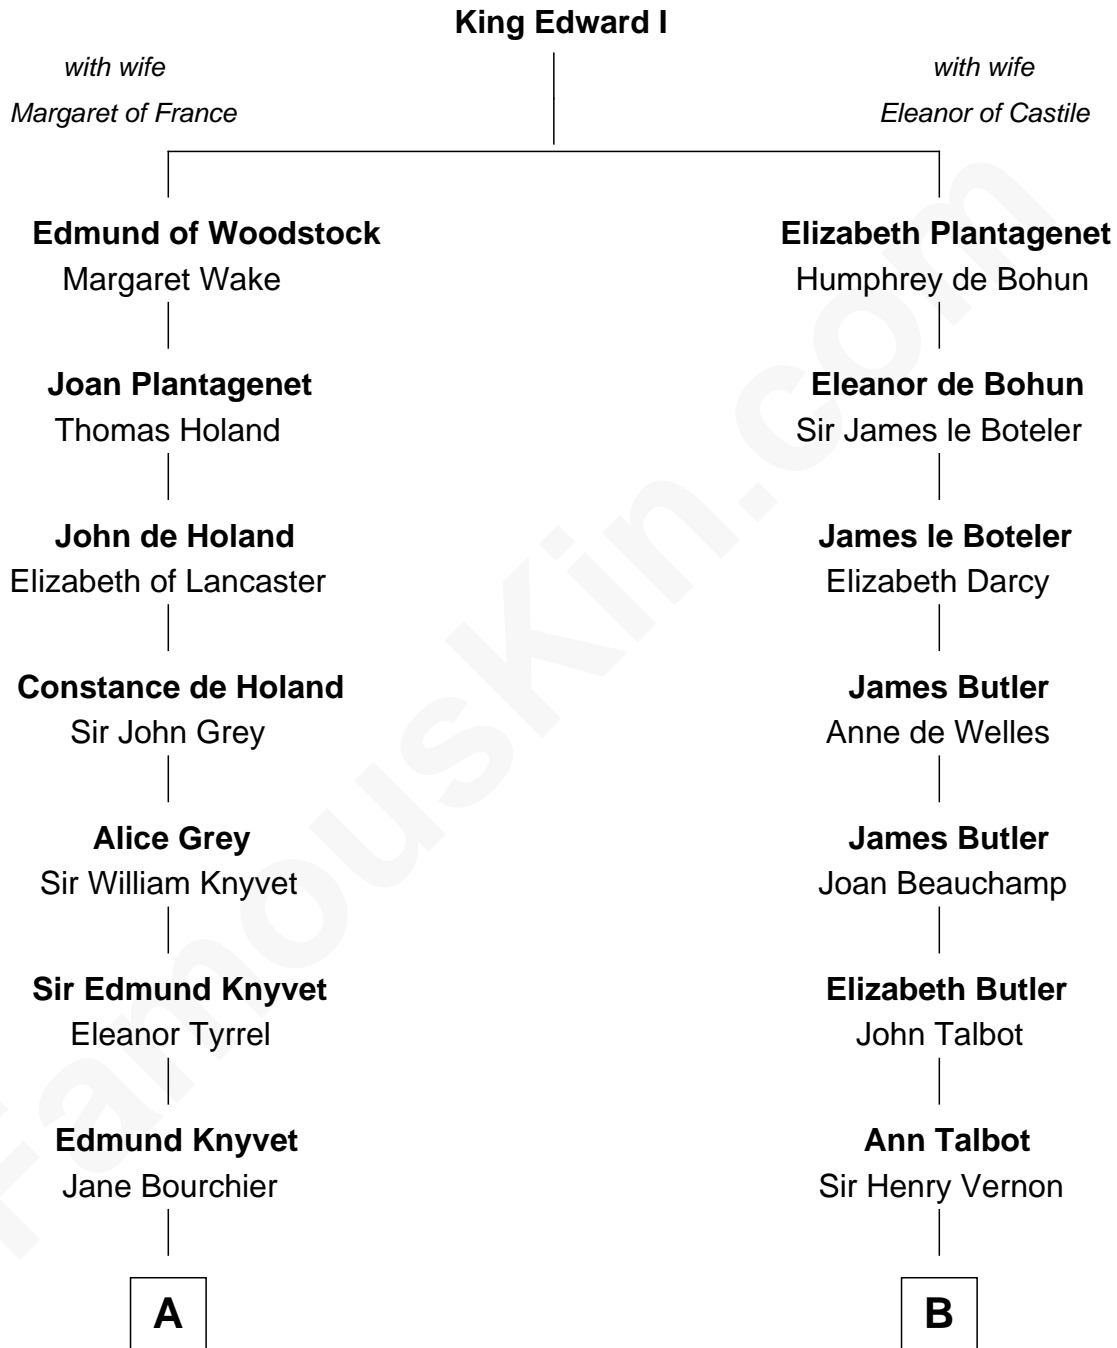

# FamousKin.com Relationship Chart of

**Story Musgrave**

*NASA Astronaut*

21st cousin of

**John Foster Dulles**

*52nd U.S. Secretary of State*

**C**

**William Gray**  
Sarah Frances Loring

**Edward Gray**  
Elizabeth Gray Story

**Marguerite Gray**  
John Butler Swann

**Marguerite Swann**  
Percy Musgrave

**Story Musgrave**  
*NASA Astronaut*

**D**

**Joanna Leffingwell**  
Charles Lathrop

**Harriet Wadsworth Lathrop**  
Rev. Miron Winslow