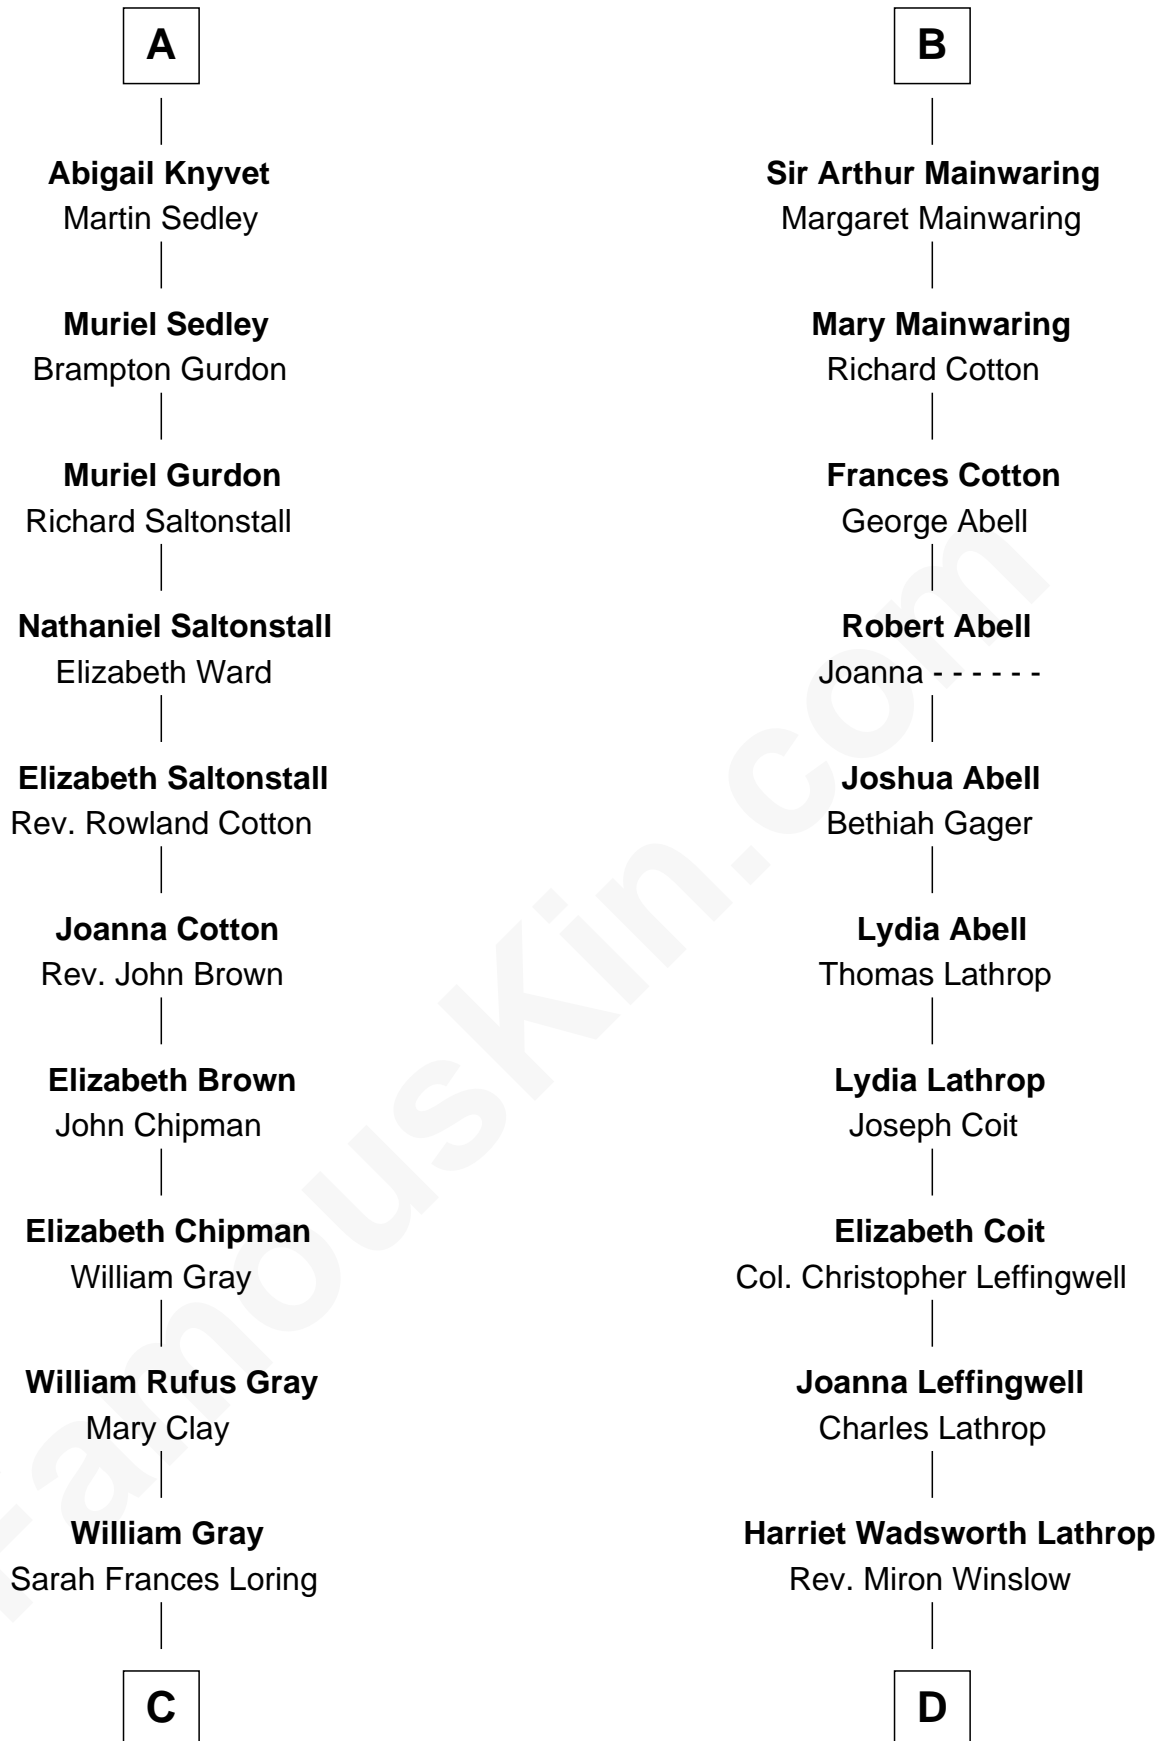

# FamousKin.com Relationship Chart of

**Story Musgrave**

*NASA Astronaut*

19th cousin 1 time removed of

**John Foster Dulles**

*52nd U.S. Secretary of State*

**C**

**Edward Gray**  
Elizabeth Gray Story

**Marguerite Gray**  
John Butler Swann

**Marguerite Swann**  
Percy Musgrave

**Story Musgrave**  
*NASA Astronaut*

**D**

**Harriet Lathrop Winslow**  
Rev. John Welsh Dulles

**Allen Macy Dulles**  
Edith Foster