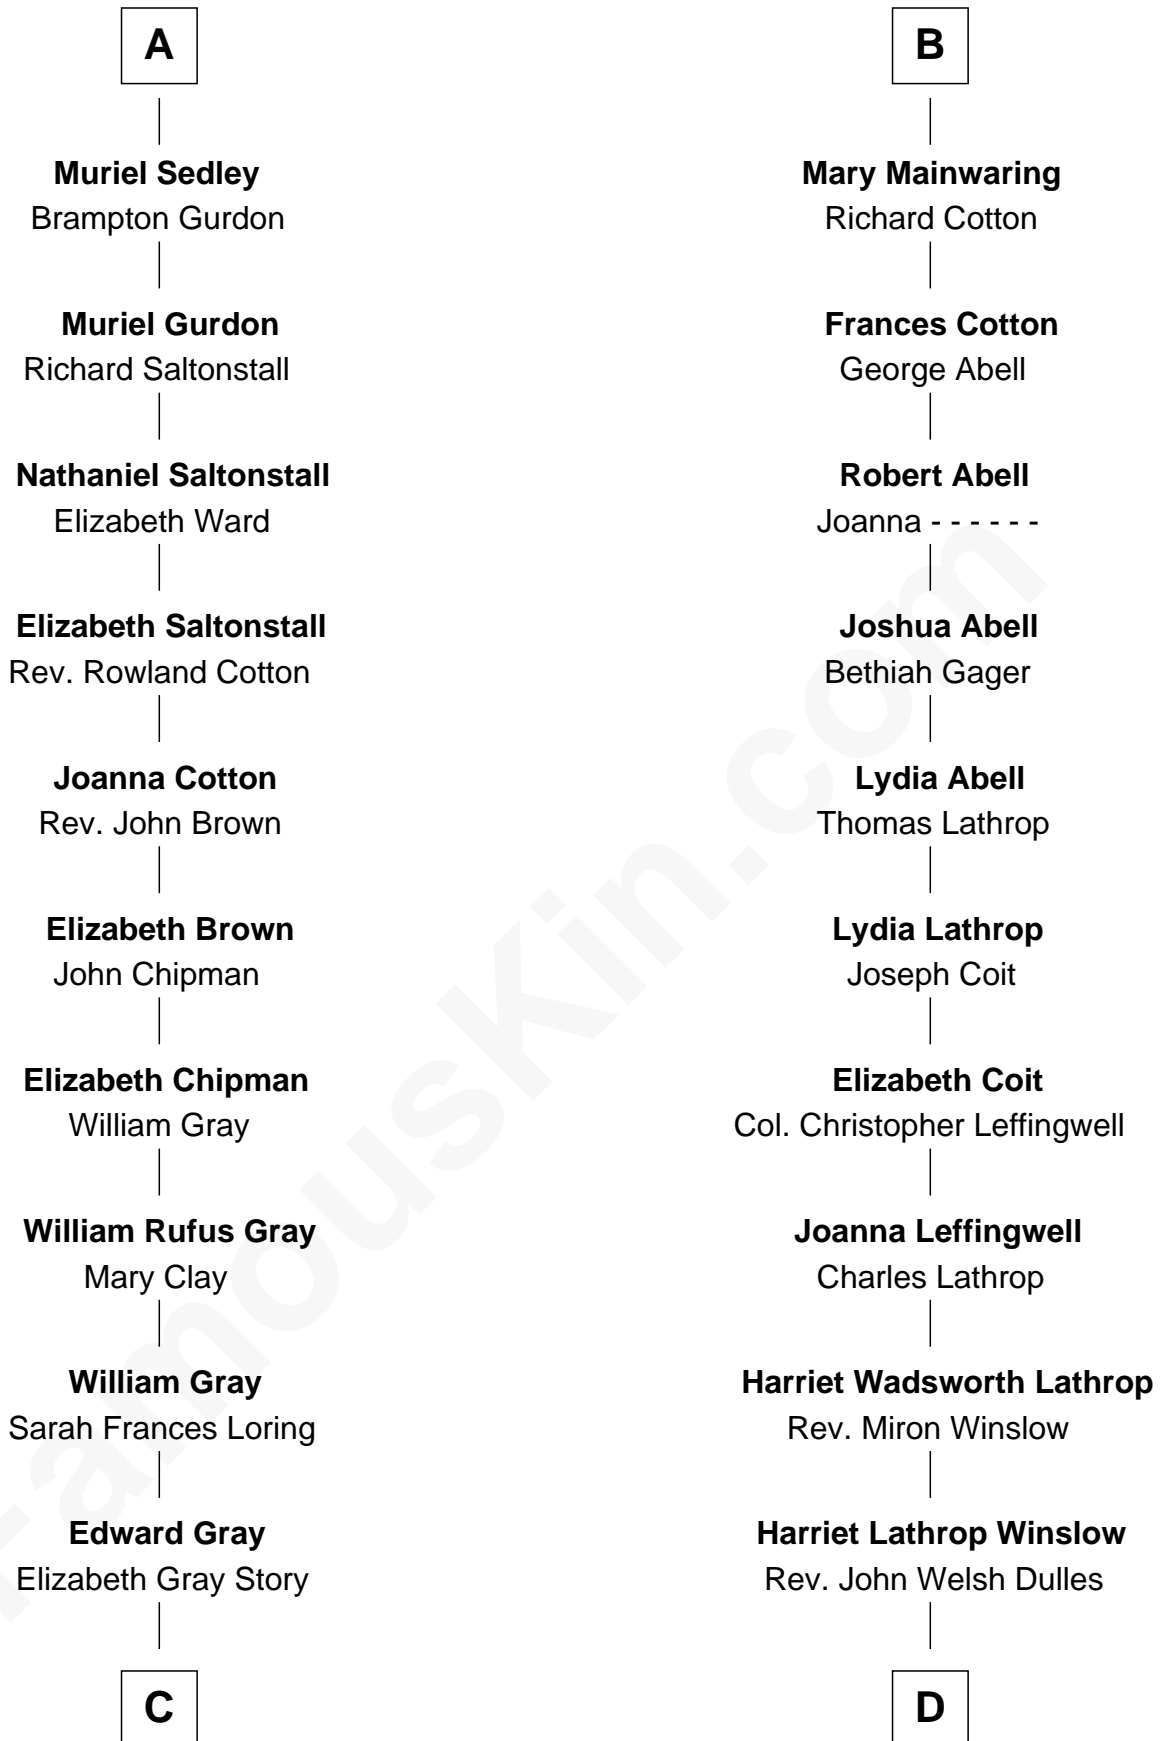

# FamousKin.com Relationship Chart of

**Story Musgrave**

*NASA Astronaut*

18th cousin 1 time removed of

**John Foster Dulles**

*52nd U.S. Secretary of State*

**Sir Richard Fitzalan**

Elizabeth de Bohun

**Elizabeth Fitzalan**  
Sir Thomas Mowbray

**Margaret Mowbray**  
Sir Robert Howard

**Sir John Howard**  
Margaret Chedworth

**Katherine Howard**  
Sir John Bouchier

**Jane Bouchier**  
Edmund Knyvet

**John Knyvet**  
Agnes Harcourt

**Abigail Knyvet**  
Martin Sedley

**A**

**Joan Fitzalan**  
Sir William Beauchamp

**Joan Beauchamp**  
James Butler

**Elizabeth Butler**  
John Talbot

**Ann Talbot**  
Sir Henry Vernon

**Elizabeth Vernon**  
Sir Robert Corbet

**Dorothy Corbet**  
Sir Richard Mainwaring

**Sir Arthur Mainwaring**  
Margaret Mainwaring

**B**

**C**

**Marguerite Gray**  
John Butler Swann

**Marguerite Swann**  
Percy Musgrave

**Story Musgrave**  
*NASA Astronaut*