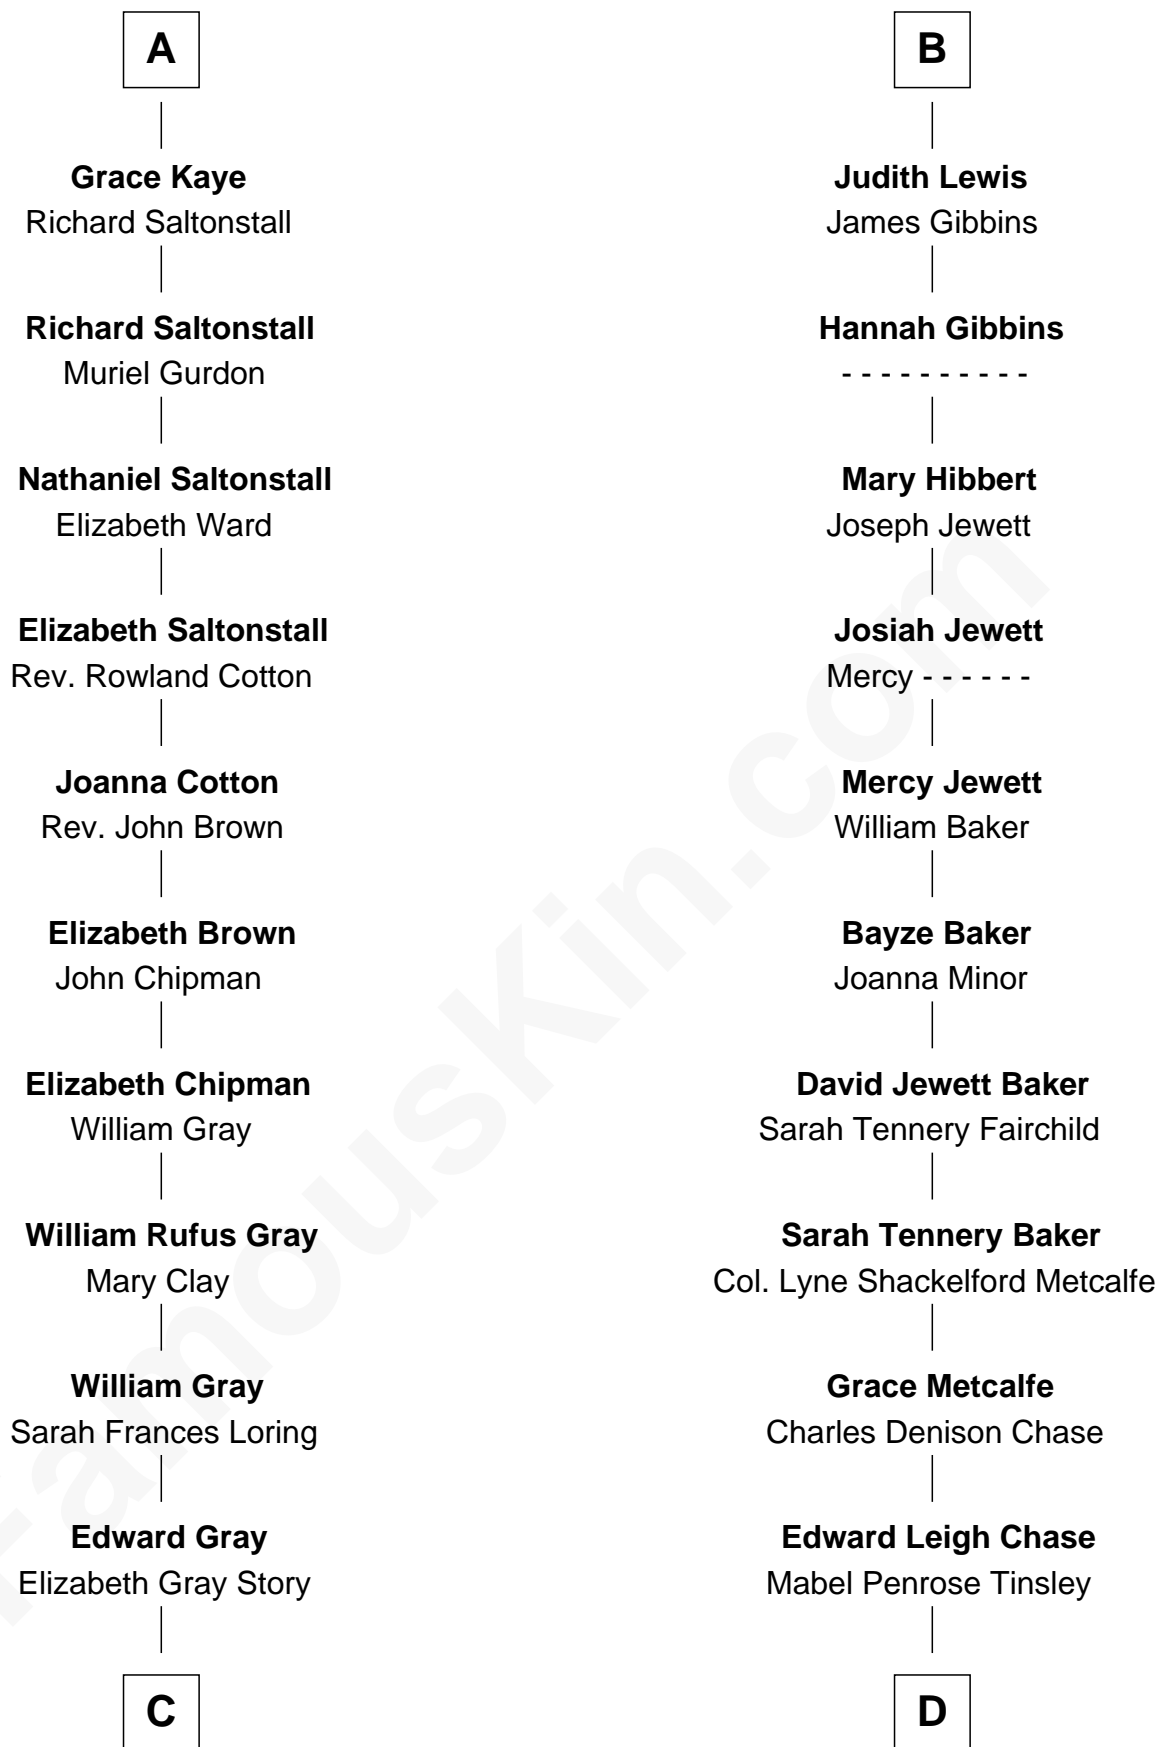

# FamousKin.com Relationship Chart of

**Story Musgrave**

*NASA Astronaut*

18th cousin 1 time removed of

**Chevy Chase**

*Comedian, Actor and Writer*

**C**

**Marguerite Gray**  
John Butler Swann

**Marguerite Swann**  
Percy Musgrave

**Story Musgrave**  
*NASA Astronaut*

**D**

**Edward Tinsley Chase**  
Cathalene Parker Browning

**Chevy Chase**  
*Comedian, Actor and Writer*