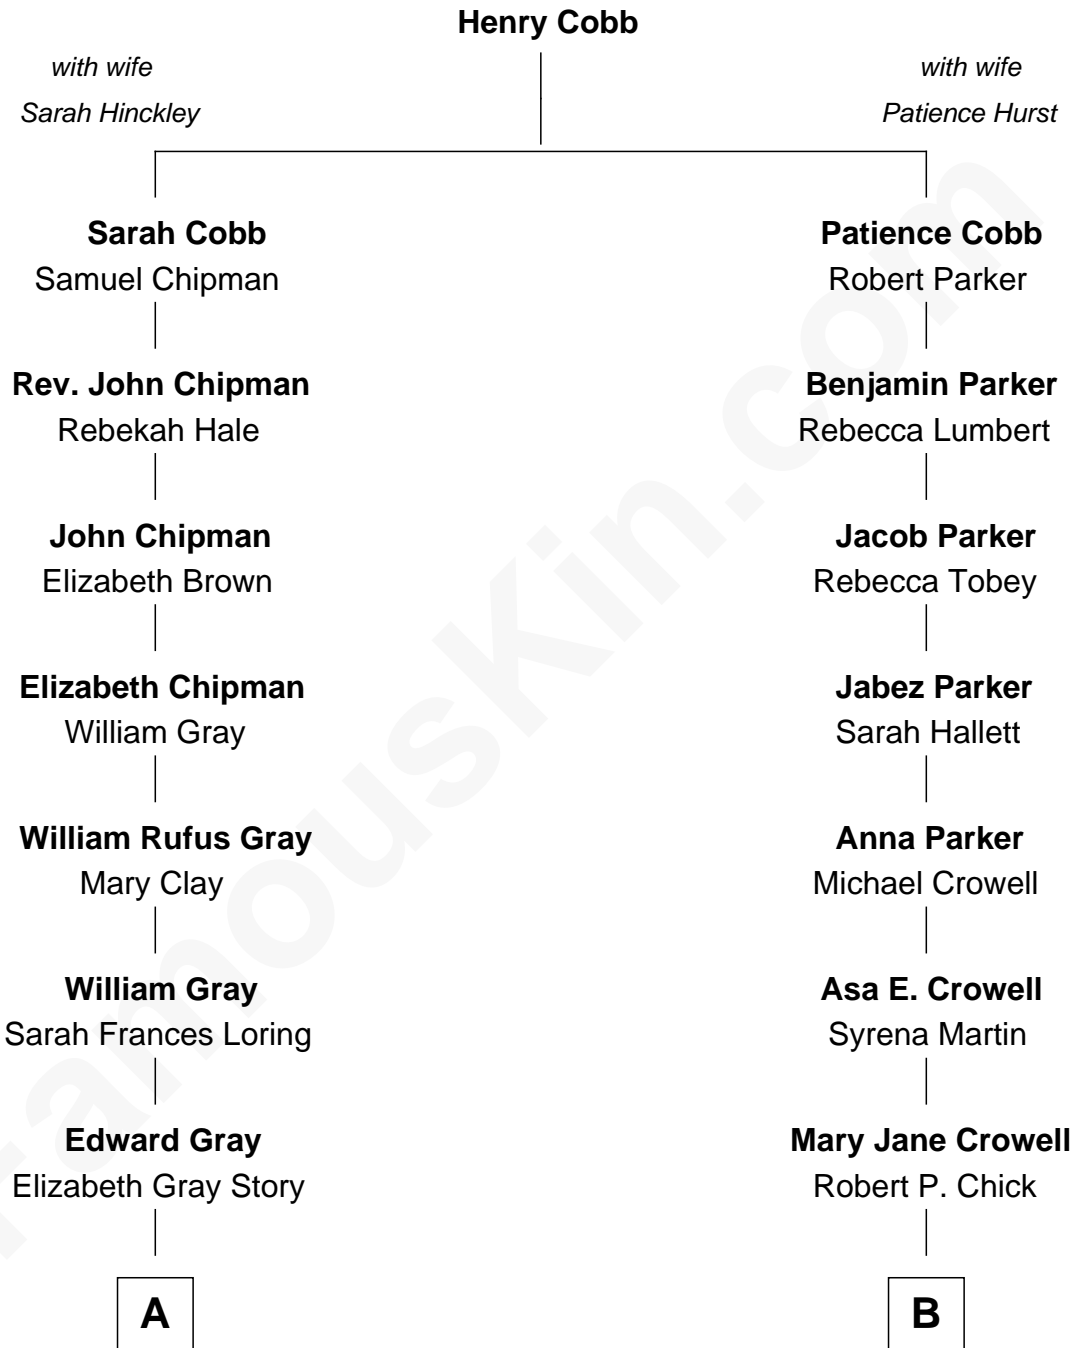

FamousKin.com
Relationship Chart of
Story Musgrave
NASA Astronaut

9th cousin 2 times removed of
Seth MacFarlane
Actor, Animator, Writer and Producer

A

Marguerite Gray
John Butler Swann

Marguerite Swann
Percy Musgrave

Story Musgrave
NASA Astronaut

B

Adelbert P. Chick
Helen E. Loveland

June A. Chick
Richard Edward Shean

Selina Alfreda Shean
Milton Worcester MacFarlane

Ronald Milton MacFarlane
Ann Perry Sager

Seth MacFarlane
Actor, Animator, Writer and Producer