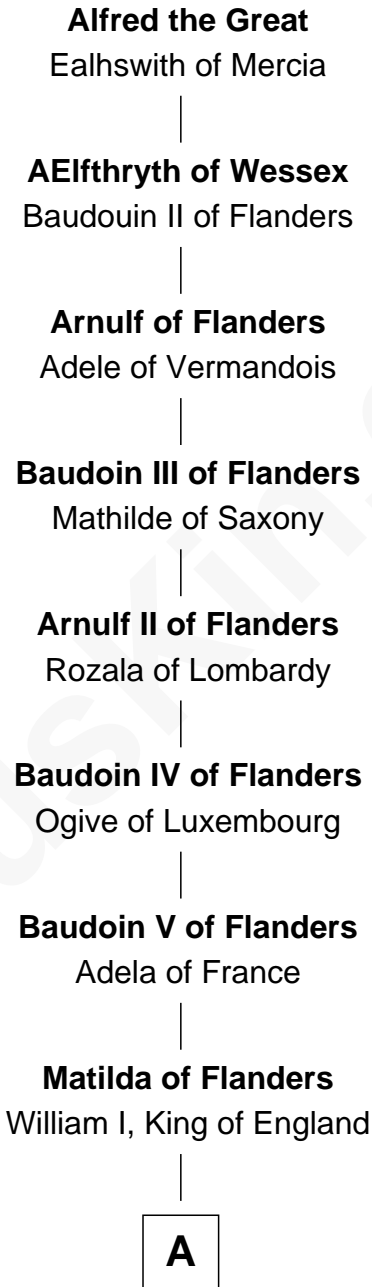

FamousKin.com Relationship Chart of

Story Musgrave

NASA Astronaut

33rd Great-grandson of

Alfred the Great

King of the Anglo-Saxons

A

Henry I, King of England

Maud of Scotland

Maud of England

Geoffrey Plantagenet

Henry II, King of England

Eleanor of Aquitaine

John, King of England

Isabelle of Angoulême

Henry III, King of England

Eleanor of Provence

Edward I, King of England

Margaret of France

Edmund of Woodstock

Margaret Wake

Joan Plantagenet

Thomas Holand

John de Holand

Mary Clay

William Gray

Sarah Frances Loring

Edward Gray

Elizabeth Gray Story

Marguerite Gray

John Butler Swann

Marguerite Swann