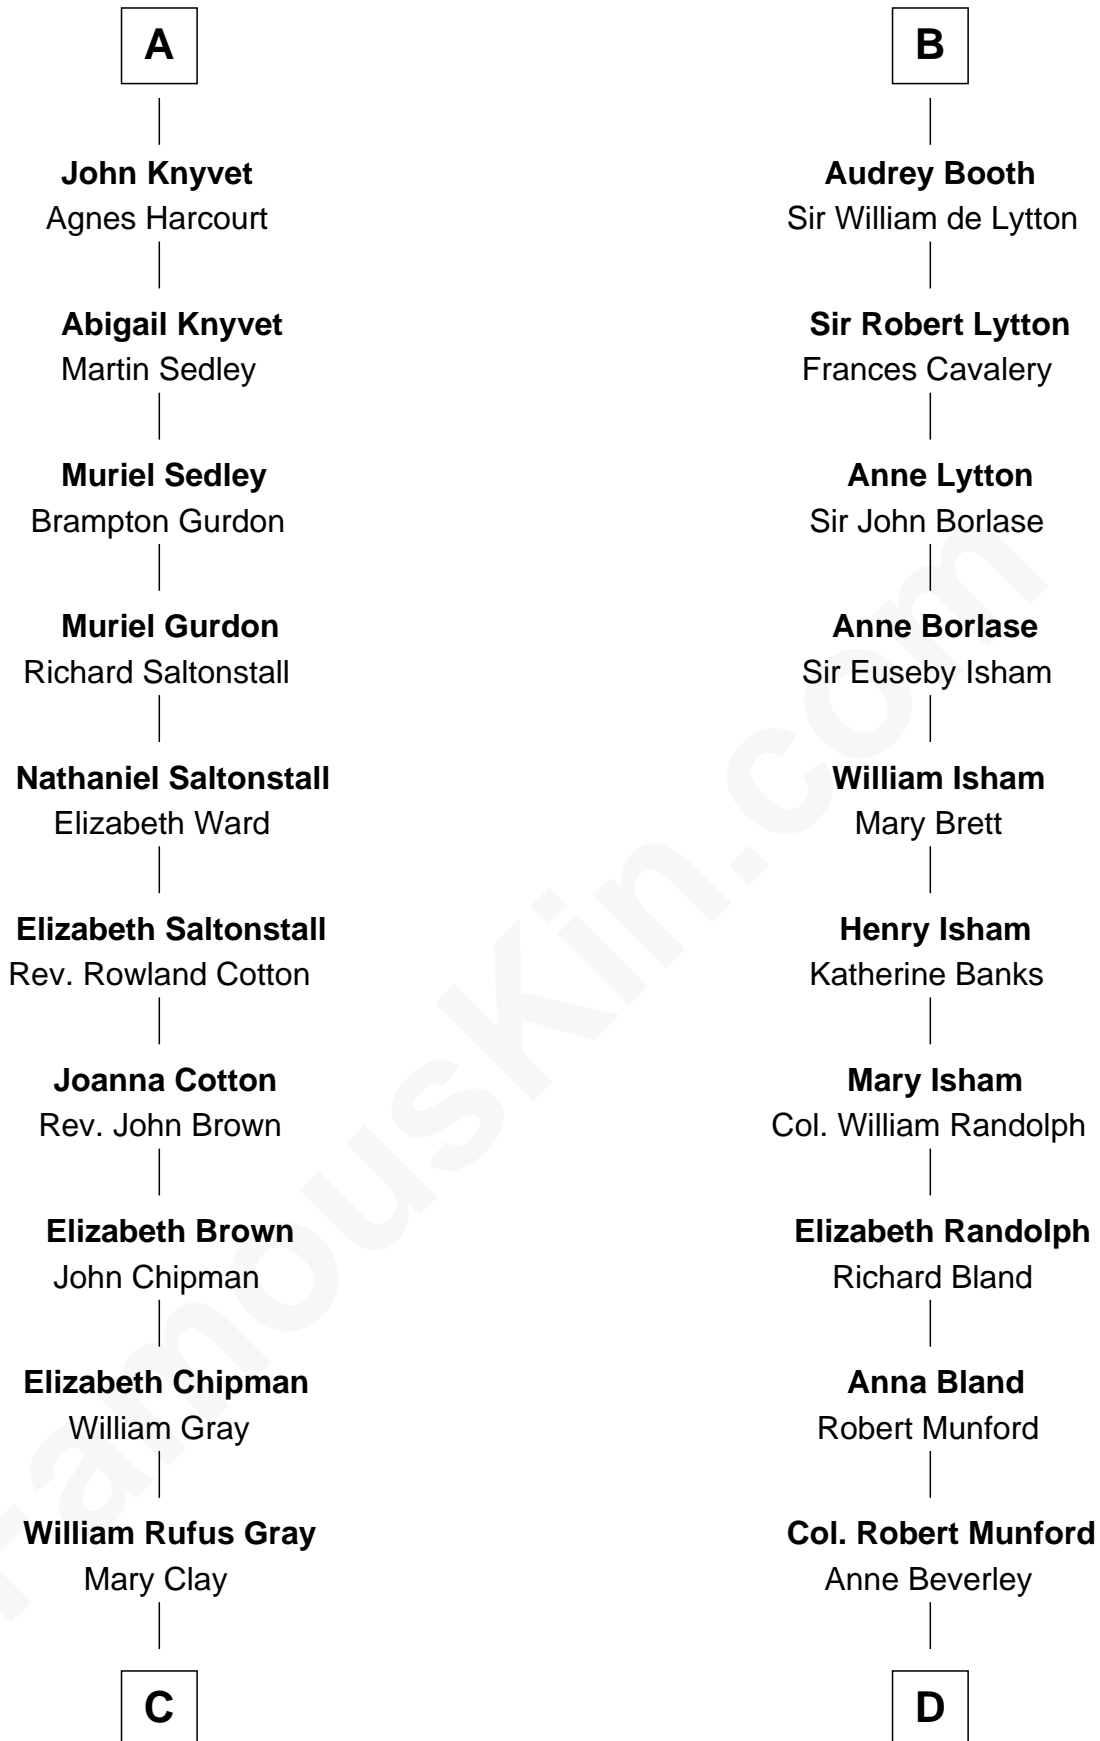

FamousKin.com Relationship Chart of

Story Musgrave

NASA Astronaut

21st cousin of

Upton Sinclair

Pulitzer Prize Winning Novelist

William de Ros

Maude de Vaux

Sir William de Ros
Margery de Badlesmere

Thomas de Ros
Beatrice de Stafford

Margaret de Ros
Sir Reynold Grey

Sir John Grey
Constance de Holand

Alice Grey
Sir William Knyvet

Sir Edmund Knyvet
Eleanor Tyrrel

Edmund Knyvet
Jane Bouchier

A

Agnes de Ros

Pain de Tibetot

Sir John de Tibetot
Margaret de Badlesmere

Sir Robert de Tibetot
Margaret Deincourt

Elizabeth de Tibetot
Sir Philip le Despencer

Margery Despencer
Sir Roger Wentworth

Margaret Wentworth
Sir William Hopton

Margaret Hopton
Sir Philip Booth

B

C

William Gray
Sarah Frances Loring

Edward Gray
Elizabeth Gray Story

Marguerite Gray
John Butler Swann

Marguerite Swann
Percy Musgrave