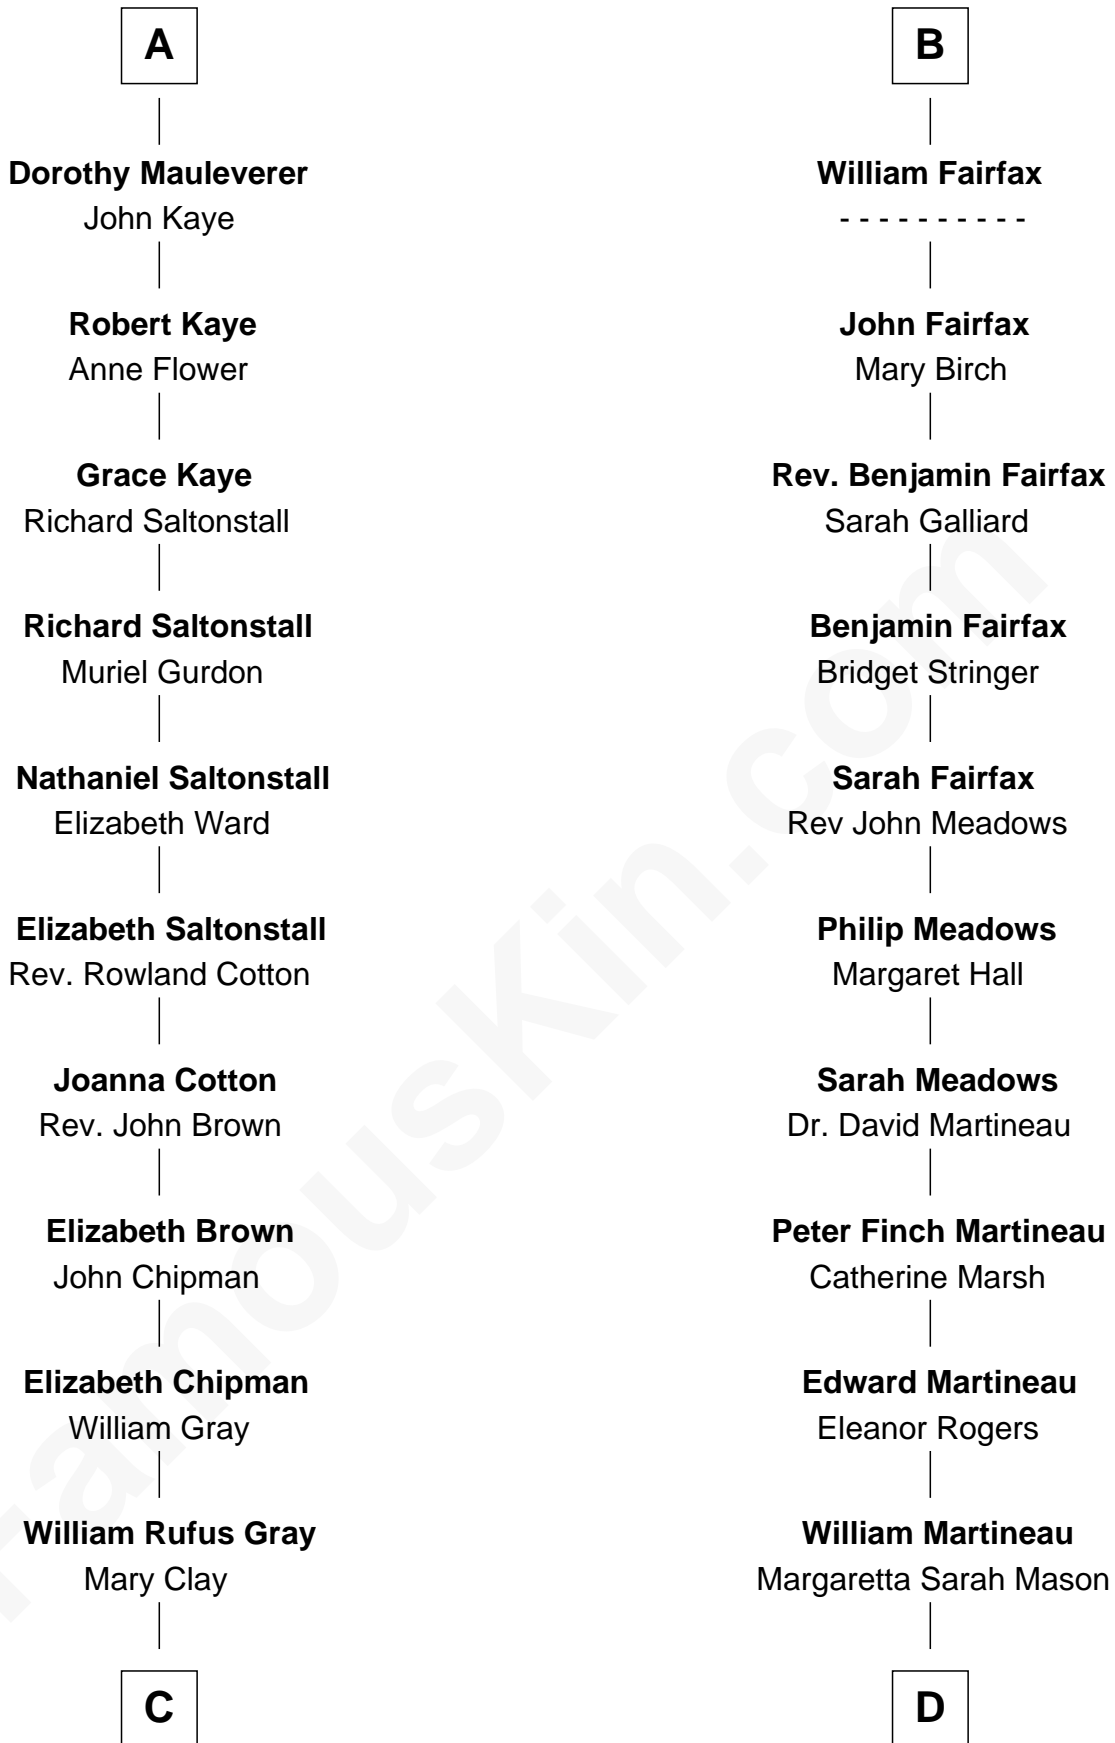

FamousKin.com

Relationship Chart of

Story Musgrave

NASA Astronaut

20th cousin 1 time removed of

Guy Ritchie
British Filmmaker

C

William Gray
Sarah Frances Loring

Edward Gray
Elizabeth Gray Story

Marguerite Gray
John Butler Swann

Marguerite Swann
Percy Musgrave

Story Musgrave
NASA Astronaut

D

Edith Jane Martineau
Vivian Guy Ouseley McLaughlin

Doris Margaretta McLaughlin
Stuart John Ritchie