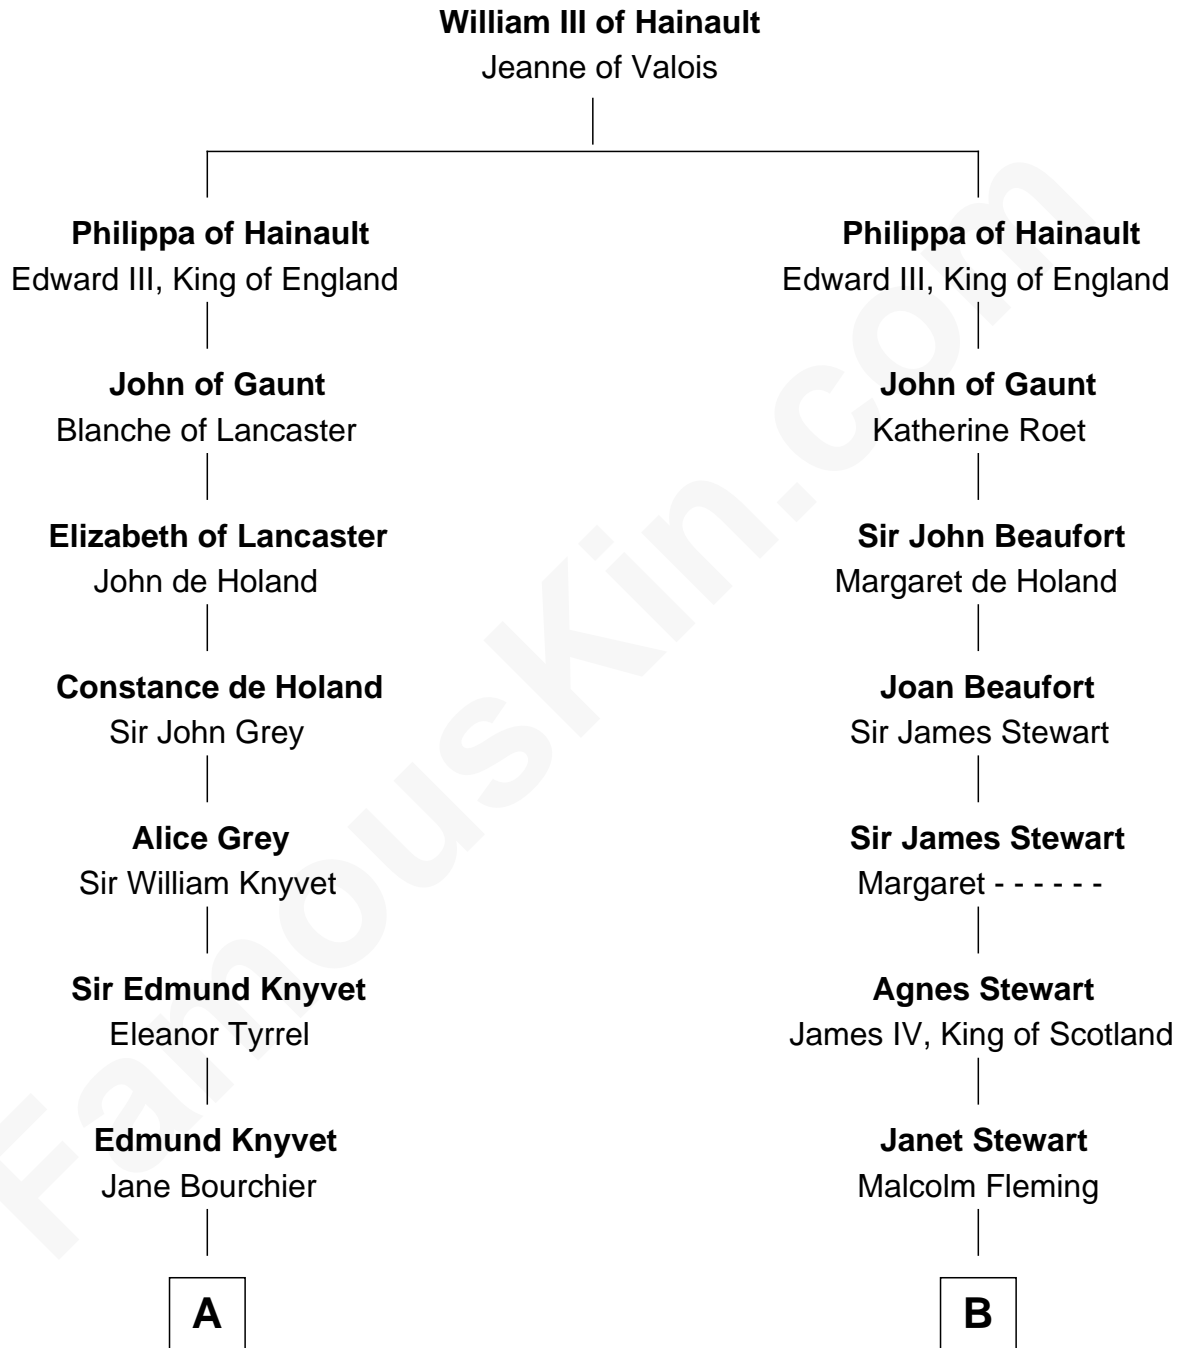

FamousKin.com

Relationship Chart of

Story Musgrave

NASA Astronaut

20th cousin 1 time removed of

Guy Ritchie
British Filmmaker

C

William Gray
Sarah Frances Loring

Edward Gray
Elizabeth Gray Story

Marguerite Gray
John Butler Swann

Marguerite Swann
Percy Musgrave

Story Musgrave
NASA Astronaut

D

Vivian Guy Ouseley McLaughlin
Edith Jane Martineau

Doris Margaretta McLaughlin
Stuart John Ritchie