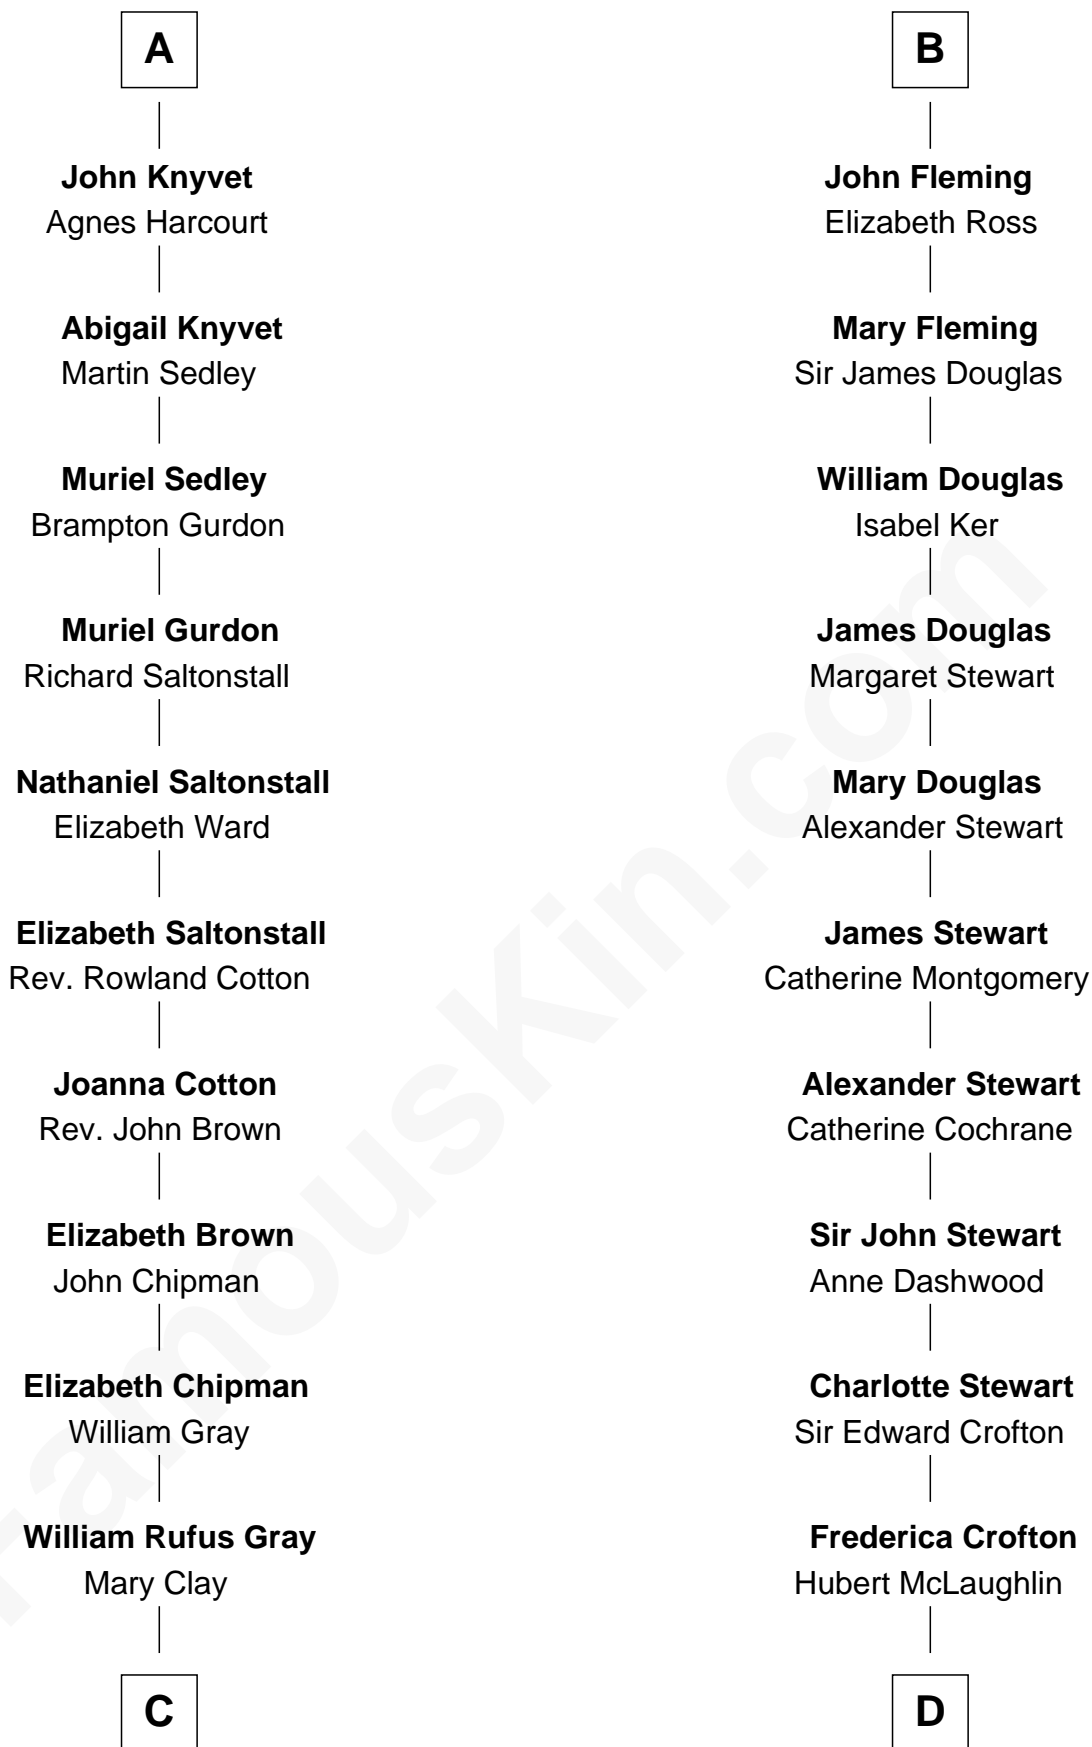

FamousKin.com

Relationship Chart of

Story Musgrave

NASA Astronaut

20th cousin 1 time removed of

Guy Ritchie
British Filmmaker

C

William Gray
Sarah Frances Loring

Edward Gray
Elizabeth Gray Story

Marguerite Gray
John Butler Swann

Marguerite Swann
Percy Musgrave

Story Musgrave
NASA Astronaut

D

Vivian Guy Ouseley McLaughlin
Edith Jane Martineau

Doris Margaretta McLaughlin
Stuart John Ritchie