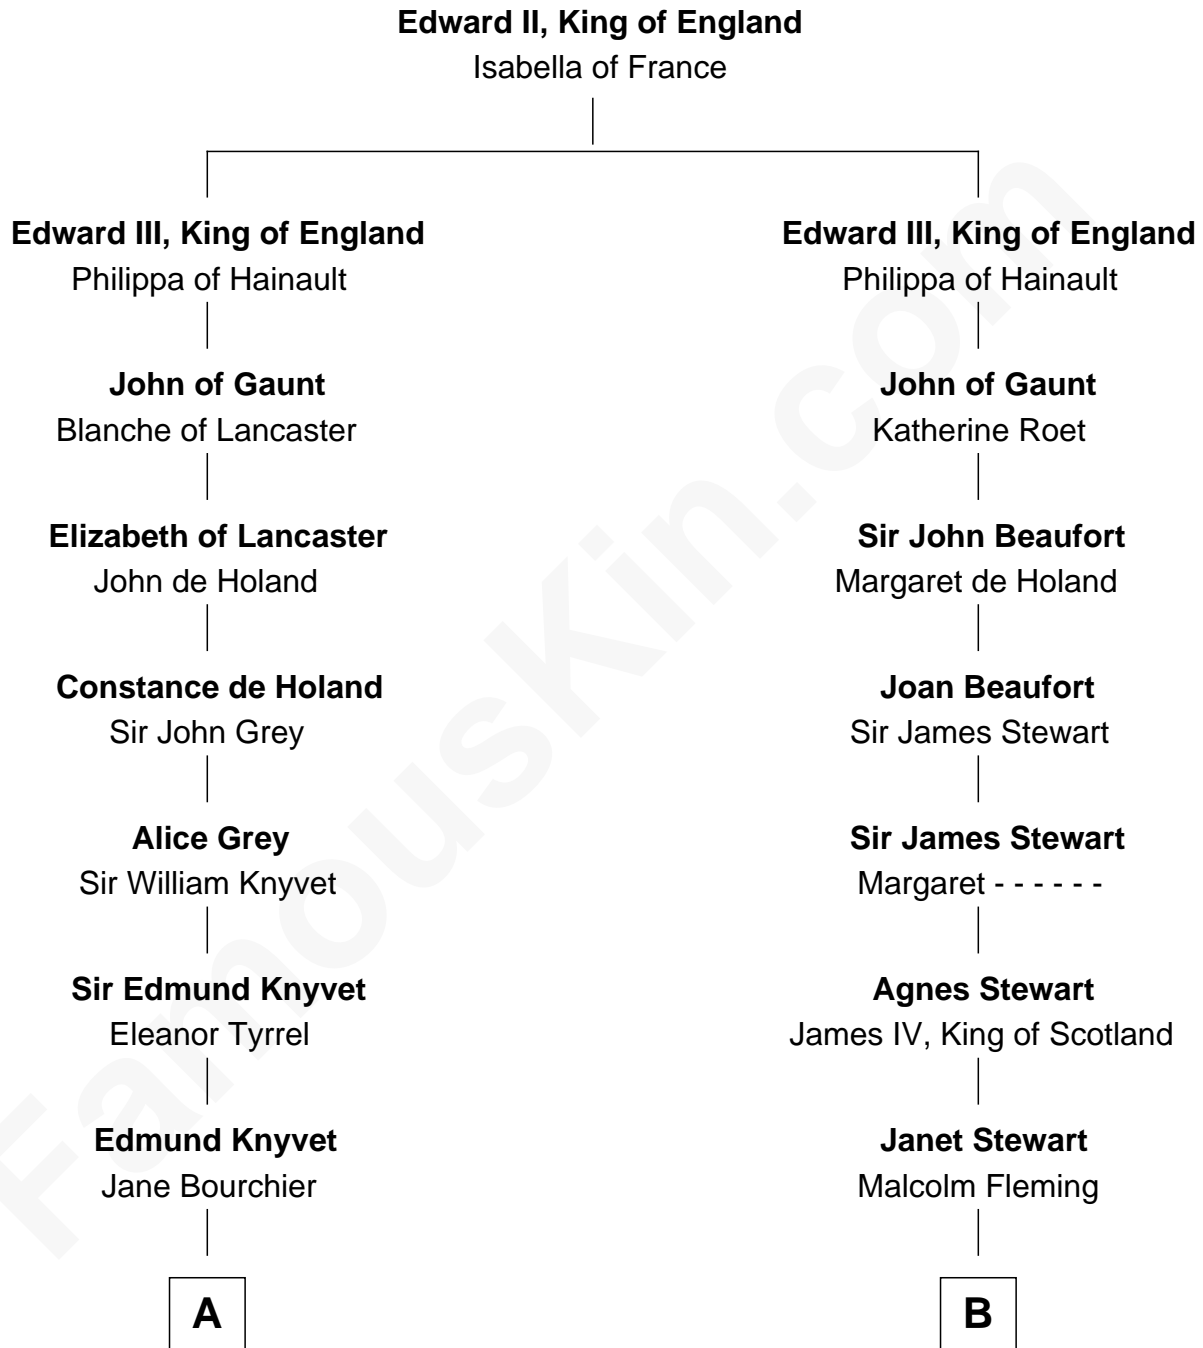

FamousKin.com Relationship Chart of

Story Musgrave

NASA Astronaut

20th cousin 1 time removed of

Guy Ritchie

British Filmmaker

C

William Gray
Sarah Frances Loring

Edward Gray
Elizabeth Gray Story

Marguerite Gray
John Butler Swann

Marguerite Swann
Percy Musgrave

Story Musgrave
NASA Astronaut

D

Vivian Guy Ouseley McLaughlin
Edith Jane Martineau

Doris Margaretta McLaughlin
Stuart John Ritchie