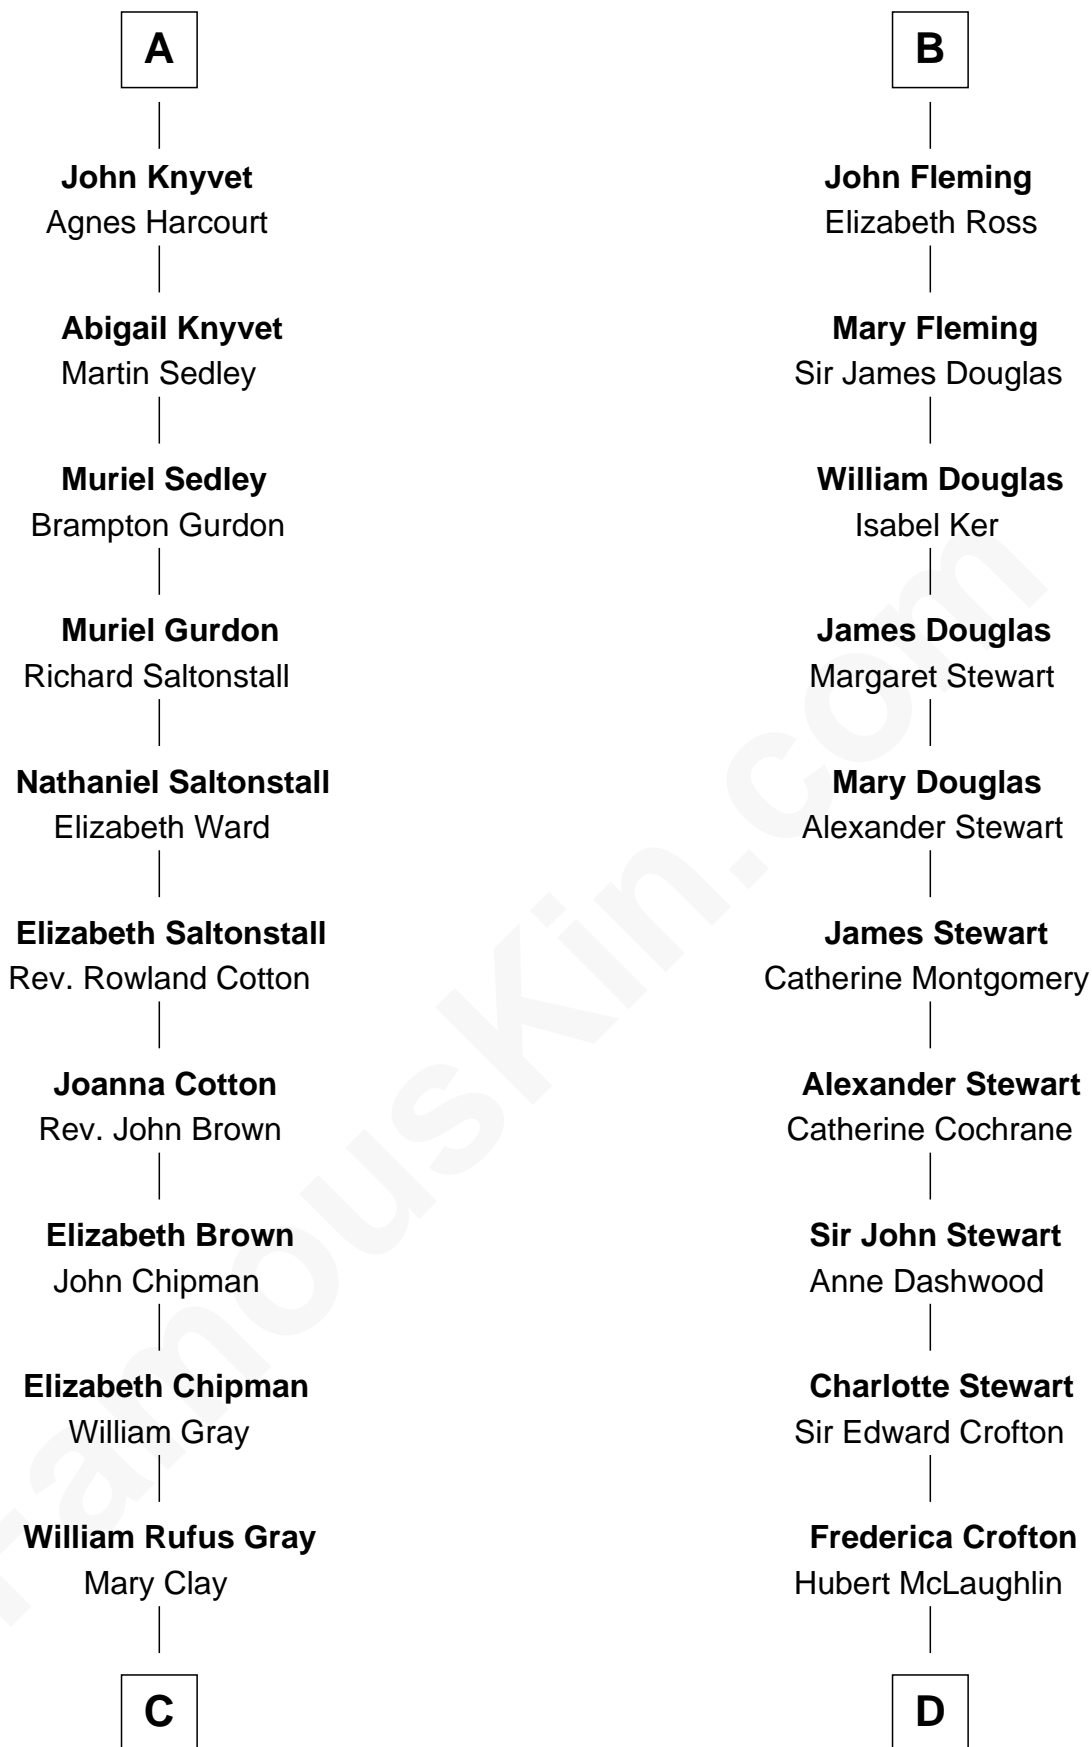

FamousKin.com Relationship Chart of

Story Musgrave

NASA Astronaut

20th cousin 1 time removed of

Guy Ritchie

British Filmmaker

C

William Gray
Sarah Frances Loring

Edward Gray
Elizabeth Gray Story

Marguerite Gray
John Butler Swann

Marguerite Swann
Percy Musgrave

Story Musgrave
NASA Astronaut

D

Vivian Guy Ouseley McLaughlin
Edith Jane Martineau

Doris Margaretta McLaughlin
Stuart John Ritchie