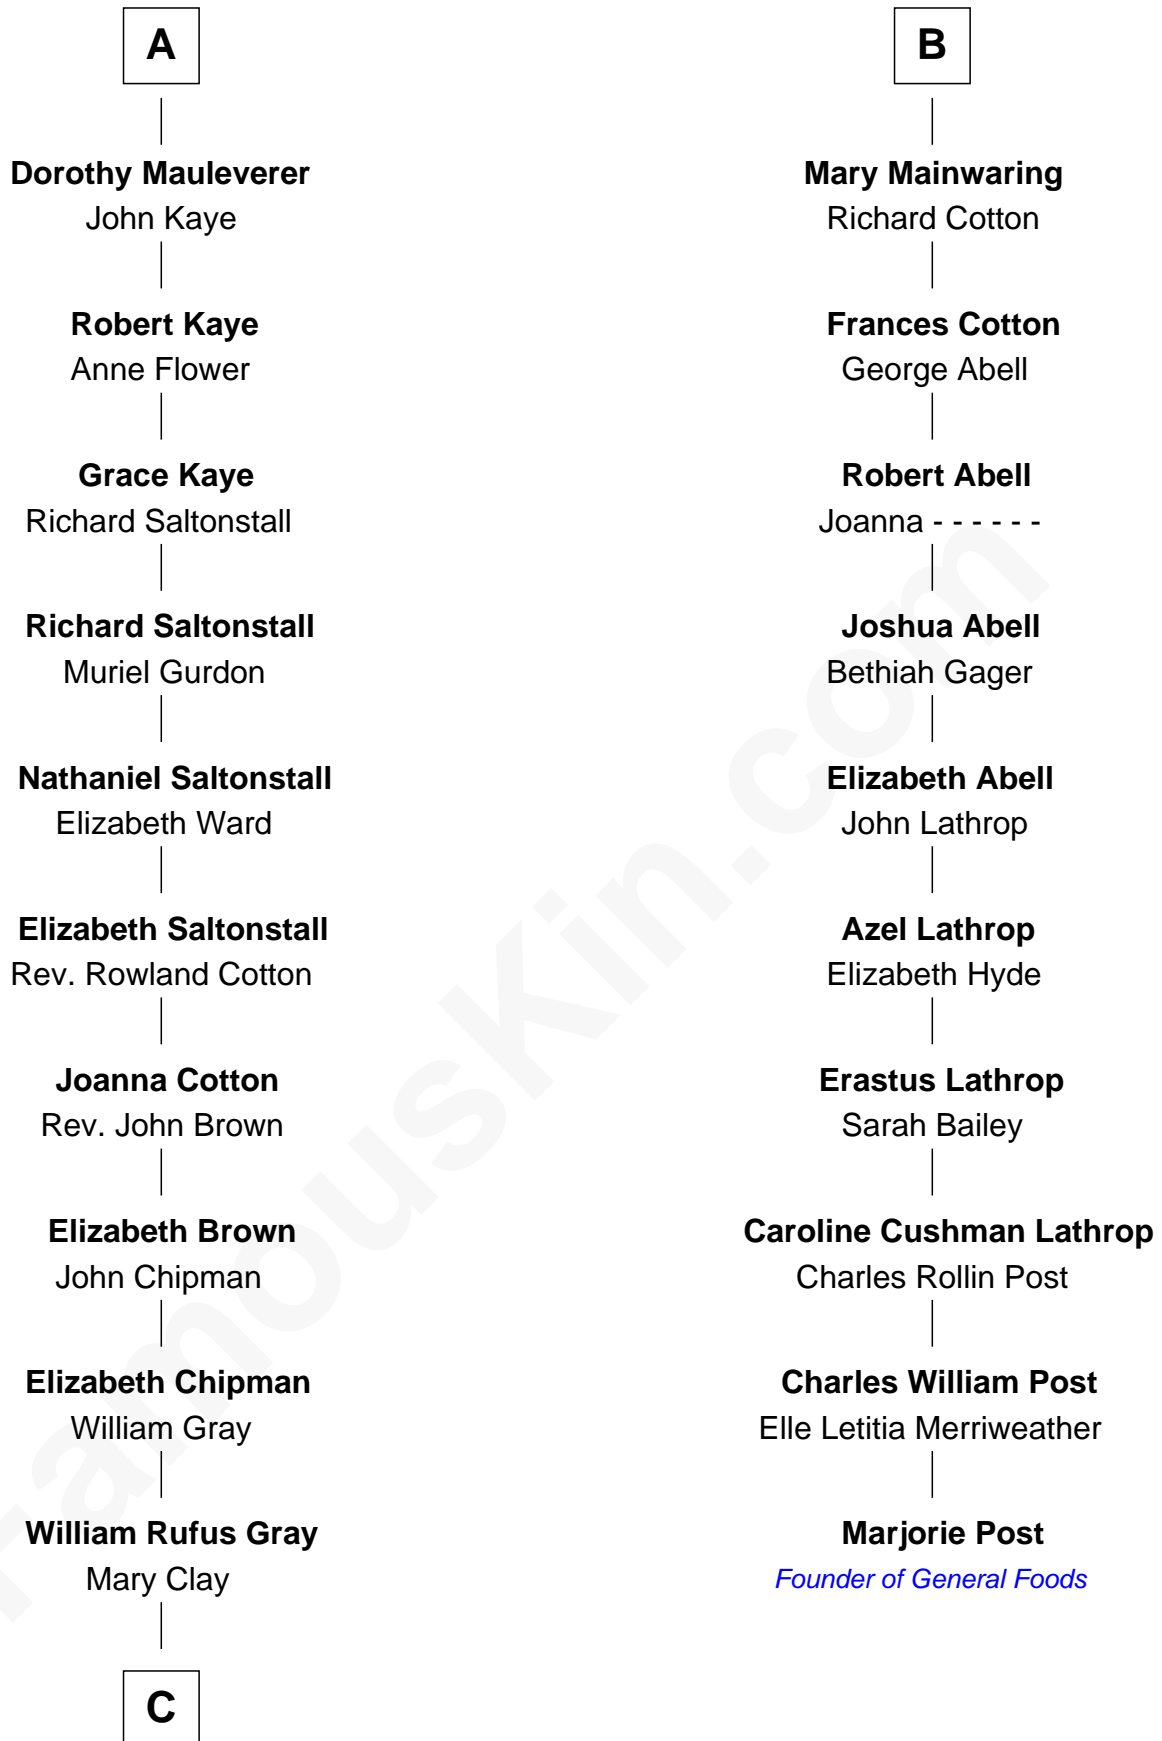

**FamousKin.com**  
**Relationship Chart of**  
**Story Musgrave**  
*NASA Astronaut*

**16th cousin 5 times removed of**  
**Marjorie Post**  
*Founder of General Foods*

**Sir Thomas de Beauchamp**  
 Katherine de Mortimer

**C**

—  
**William Gray**  
Sarah Frances Loring

—  
**Edward Gray**  
Elizabeth Gray Story

—  
**Marguerite Gray**  
John Butler Swann

—  
**Marguerite Swann**  
Percy Musgrave

—  
**Story Musgrave**  
*NASA Astronaut*