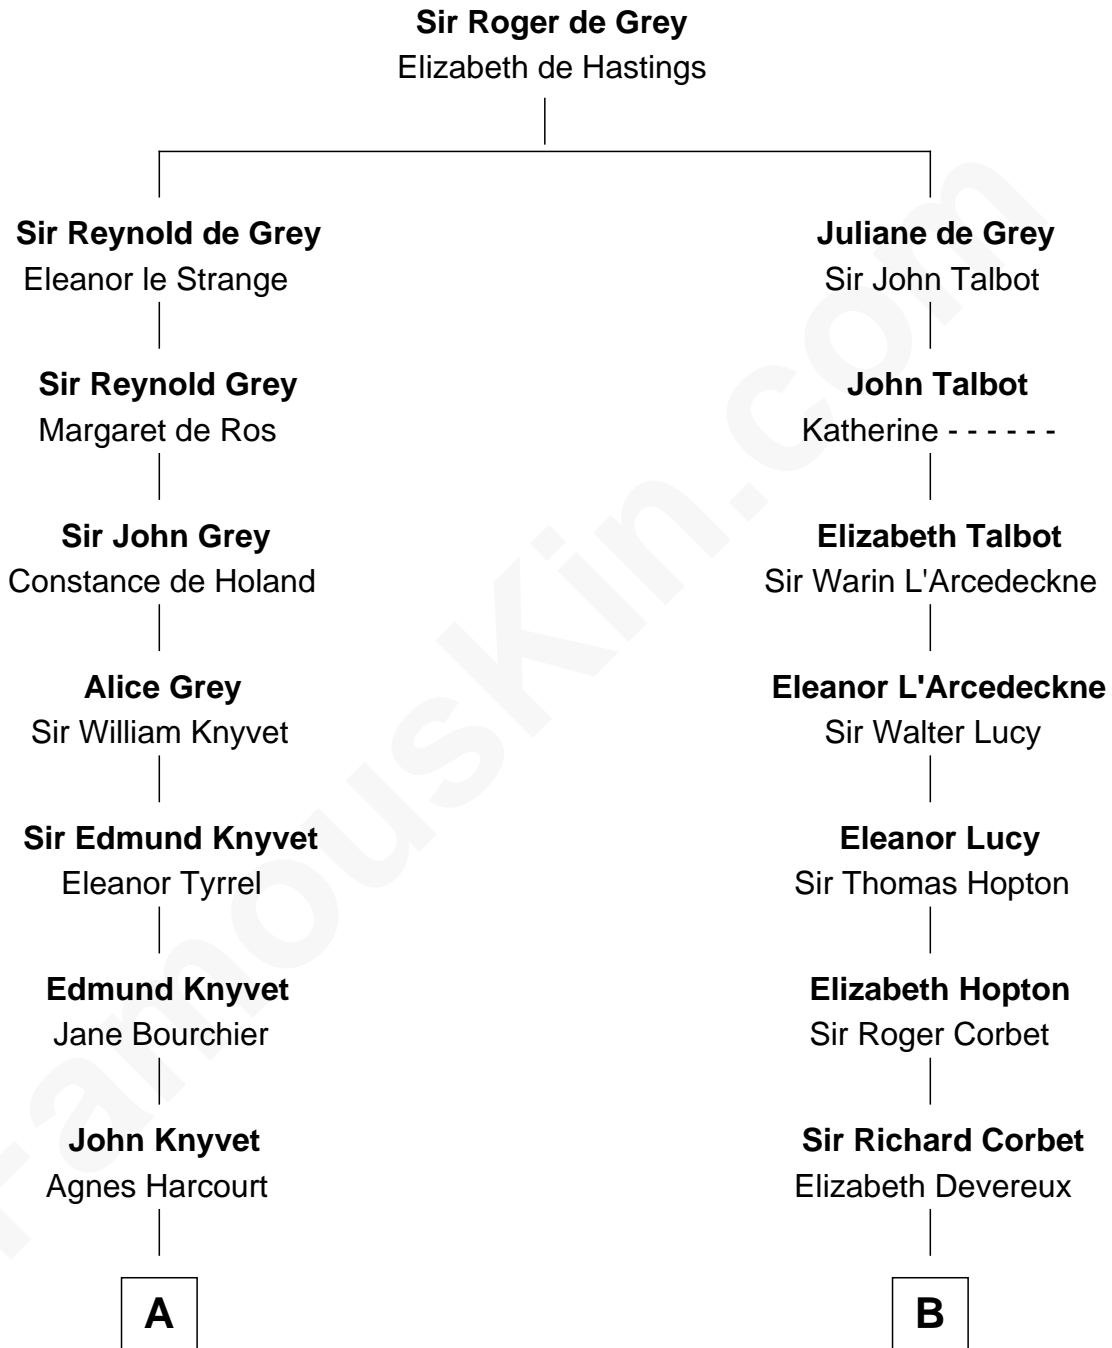

FamousKin.com
Relationship Chart of
Story Musgrave
NASA Astronaut

19th cousin 1 time removed of
Marjorie Post
Founder of General Foods

C

Edward Gray
Elizabeth Gray Story

Marguerite Gray
John Butler Swann

Marguerite Swann
Percy Musgrave

Story Musgrave
NASA Astronaut

D

Caroline Cushman Lathrop
Charles Rollin Post

Charles William Post
Elle Letitia Merriweather

Marjorie Post
Founder of General Foods