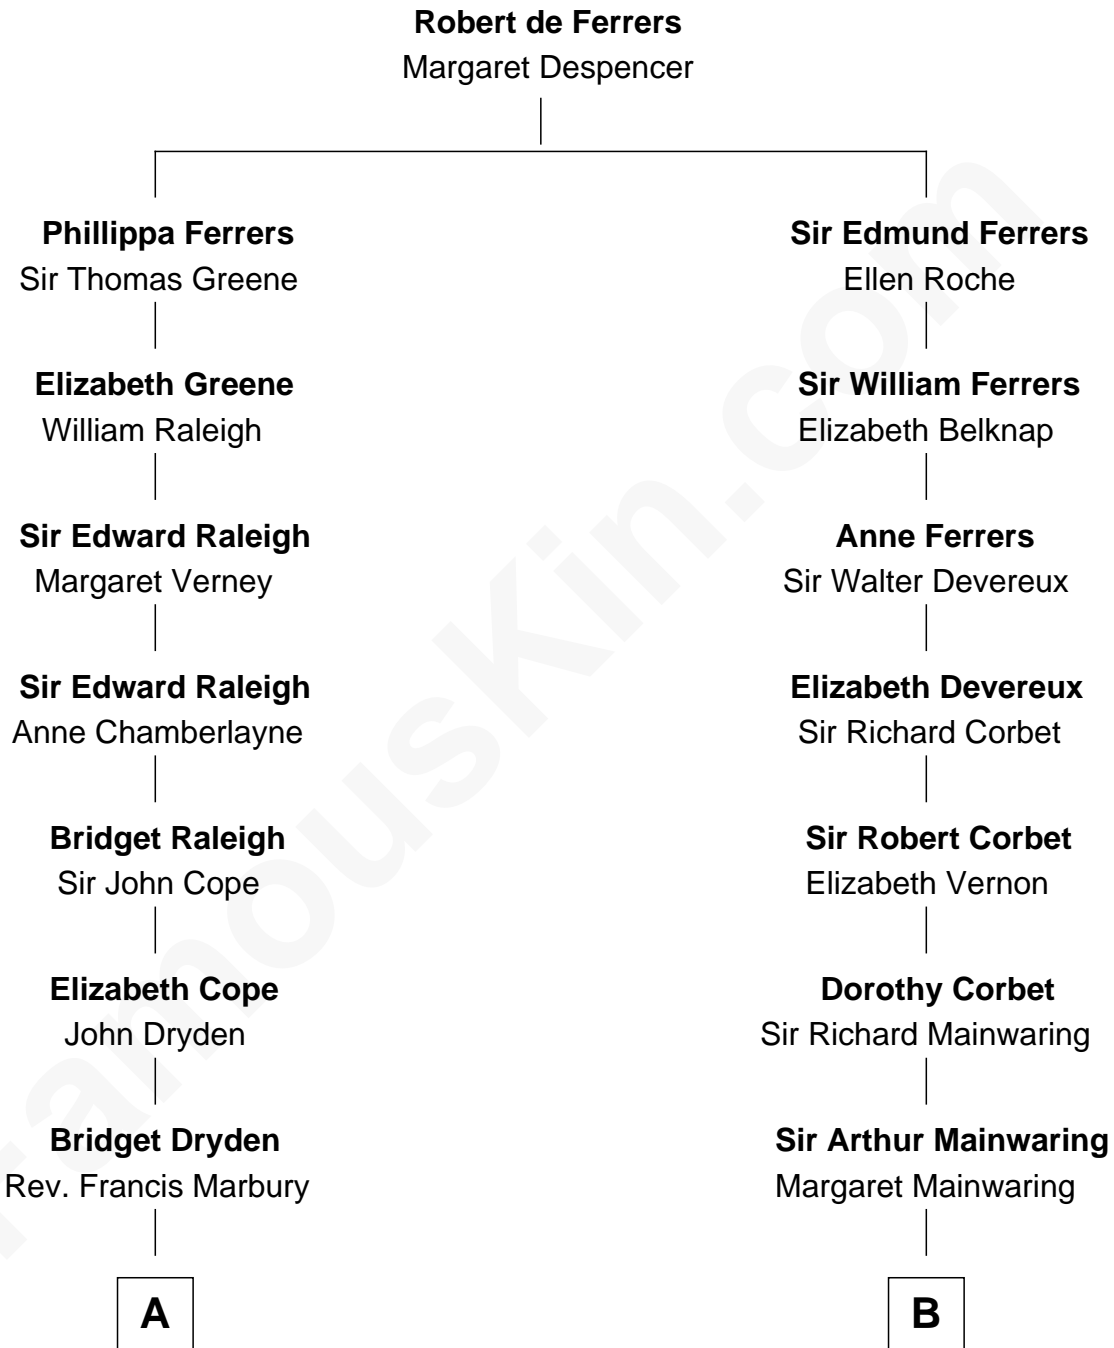

FamousKin.com
Relationship Chart of
Story Musgrave
NASA Astronaut

16th cousin 3 times removed of
Marjorie Post
Founder of General Foods

C

—
Marguerite Gray
John Butler Swann

—
Marguerite Swann
Percy Musgrave

—
Story Musgrave
NASA Astronaut

FamousKin.com