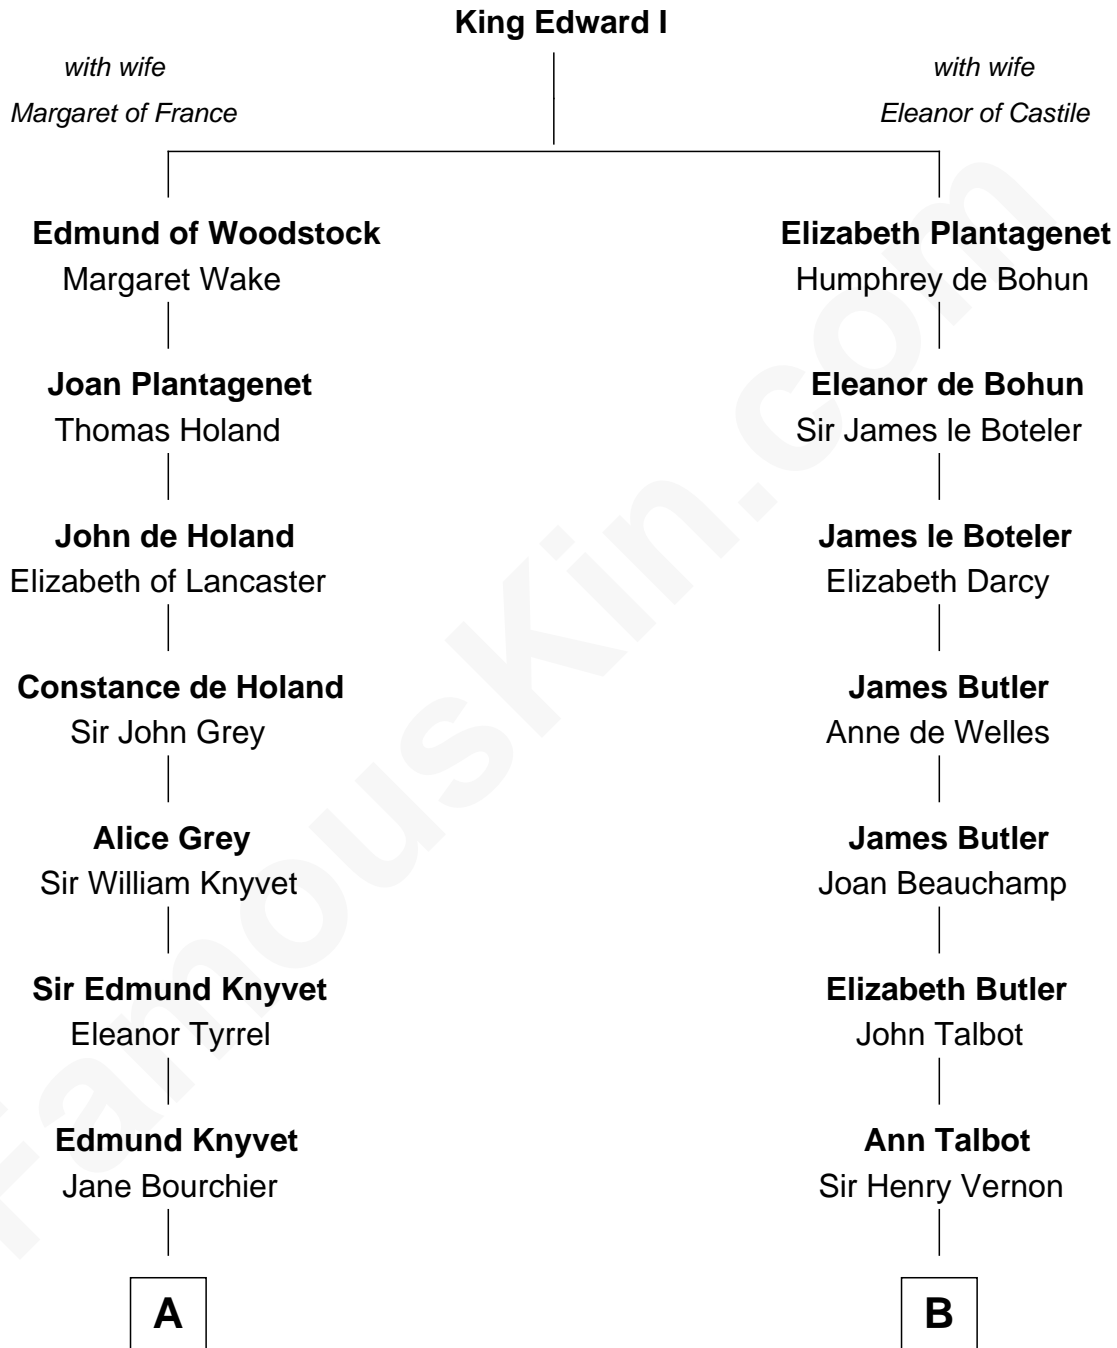

FamousKin.com
Relationship Chart of

Story Musgrave

NASA Astronaut

19th cousin 2 times removed of

Marjorie Post

Founder of General Foods

C

William Gray
Sarah Frances Loring

Edward Gray
Elizabeth Gray Story

Marguerite Gray
John Butler Swann

Marguerite Swann
Percy Musgrave

Story Musgrave
NASA Astronaut

D

Caroline Cushman Lathrop
Charles Rollin Post

Charles William Post
Elle Letitia Merriweather