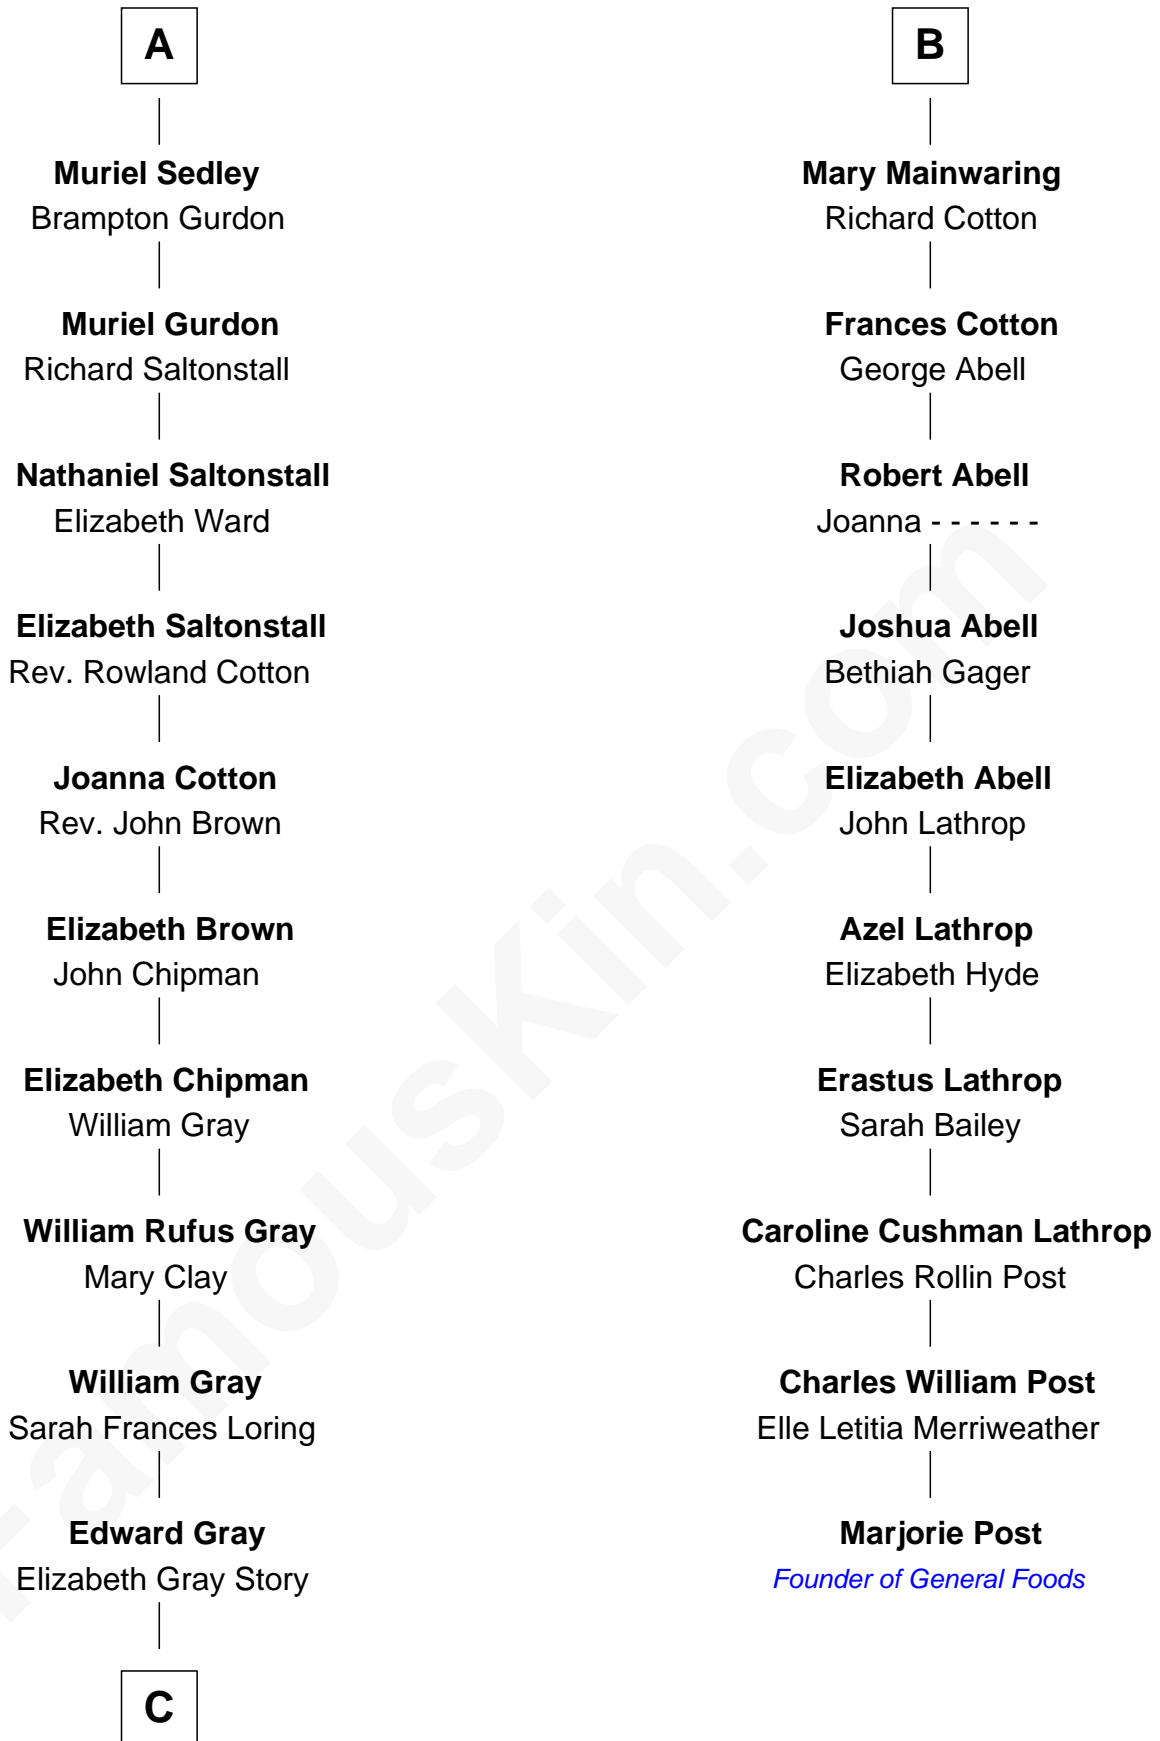

FamousKin.com
Relationship Chart of
Story Musgrave
NASA Astronaut

16th cousin 3 times removed of
Marjorie Post
Founder of General Foods

Sir Richard Fitzalan
 Elizabeth de Bohun

Elizabeth Fitzalan
 Sir Thomas Mowbray

Margaret Mowbray
 Sir Robert Howard

Sir John Howard
 Margaret Chedworth

Katherine Howard
 Sir John Bouchier

Jane Bouchier
 Edmund Knyvet

John Knyvet
 Agnes Harcourt

Abigail Knyvet
 Martin Sedley

A

Joan Fitzalan
 Sir William Beauchamp

Joan Beauchamp
 James Butler

Elizabeth Butler
 John Talbot

Ann Talbot
 Sir Henry Vernon

Elizabeth Vernon
 Sir Robert Corbet

Dorothy Corbet
 Sir Richard Mainwaring

Sir Arthur Mainwaring
 Margaret Mainwaring

B

C

—
Marguerite Gray
John Butler Swann

—
Marguerite Swann
Percy Musgrave

—
Story Musgrave
NASA Astronaut

FamousKin.com