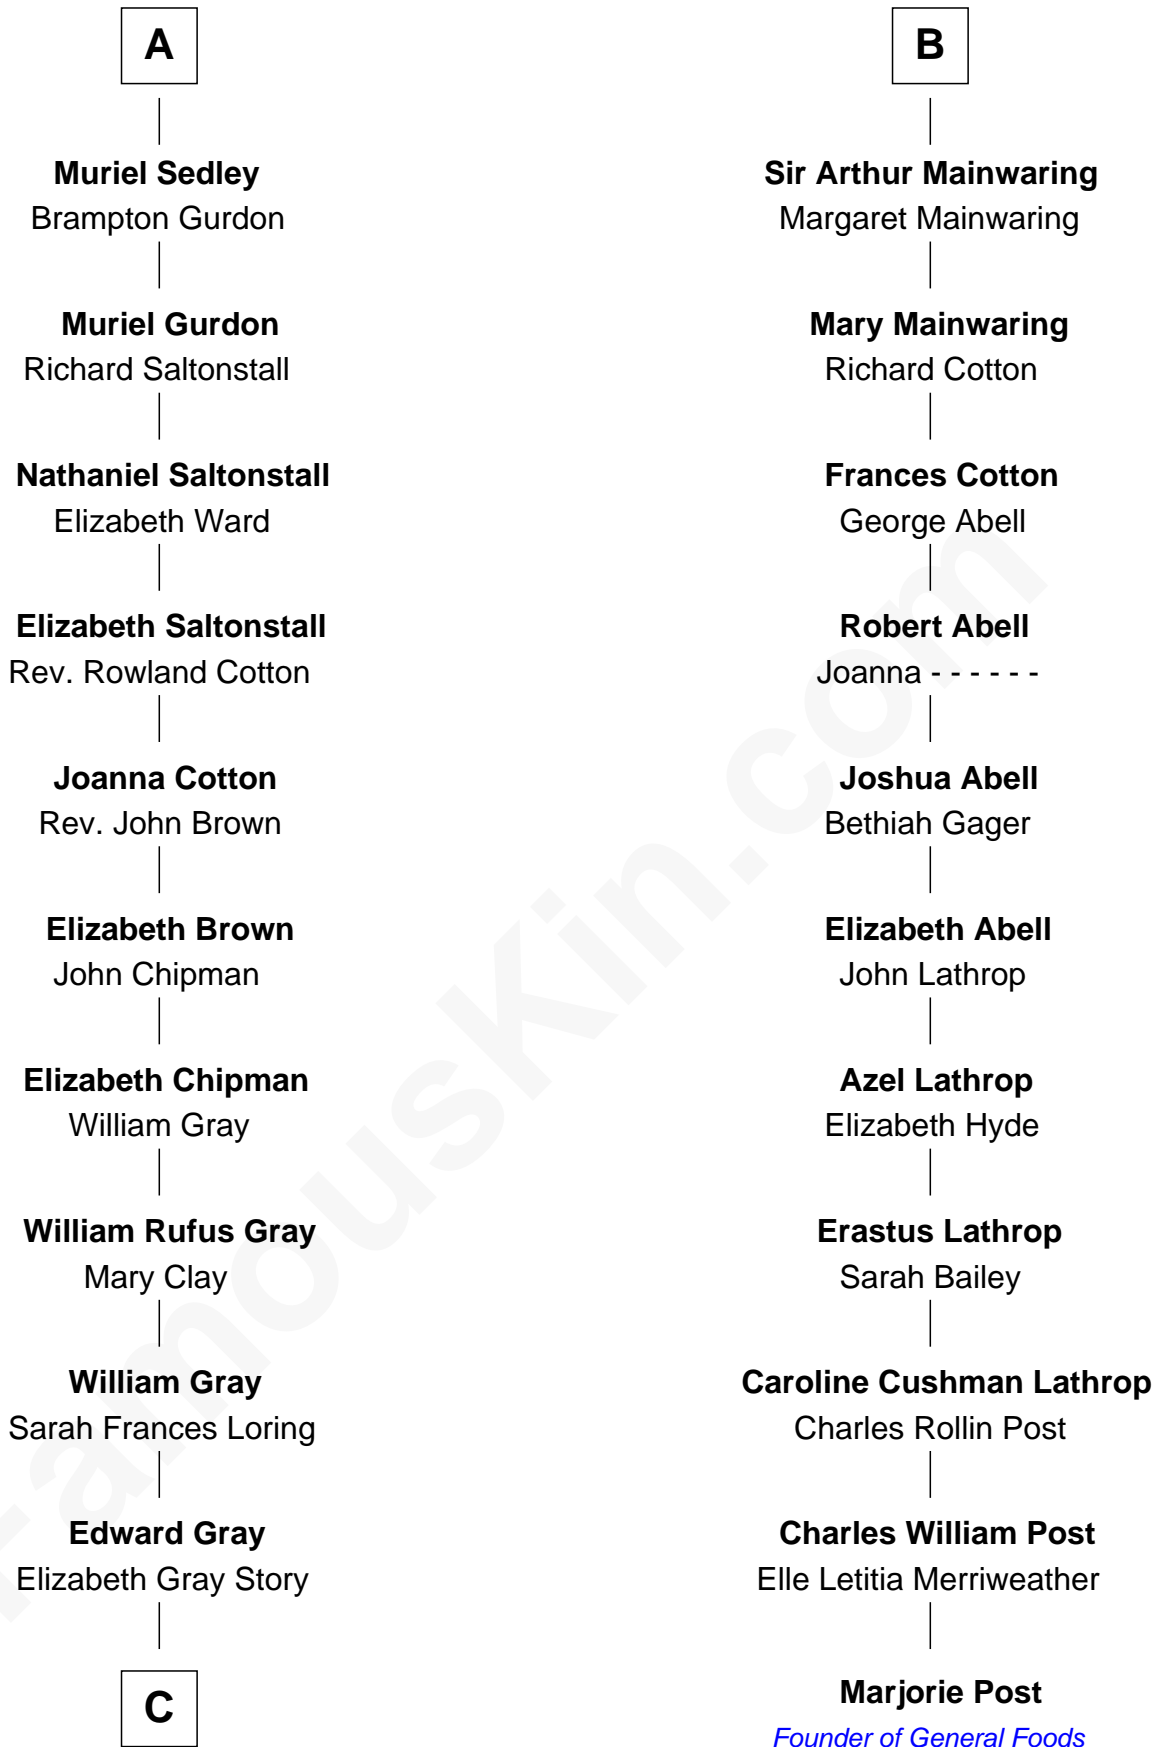

FamousKin.com
Relationship Chart of
Story Musgrave
NASA Astronaut

17th cousin 2 times removed of
Marjorie Post
Founder of General Foods

C

Marguerite Gray
John Butler Swann

Marguerite Swann
Percy Musgrave

Story Musgrave
NASA Astronaut

FamousKin.com