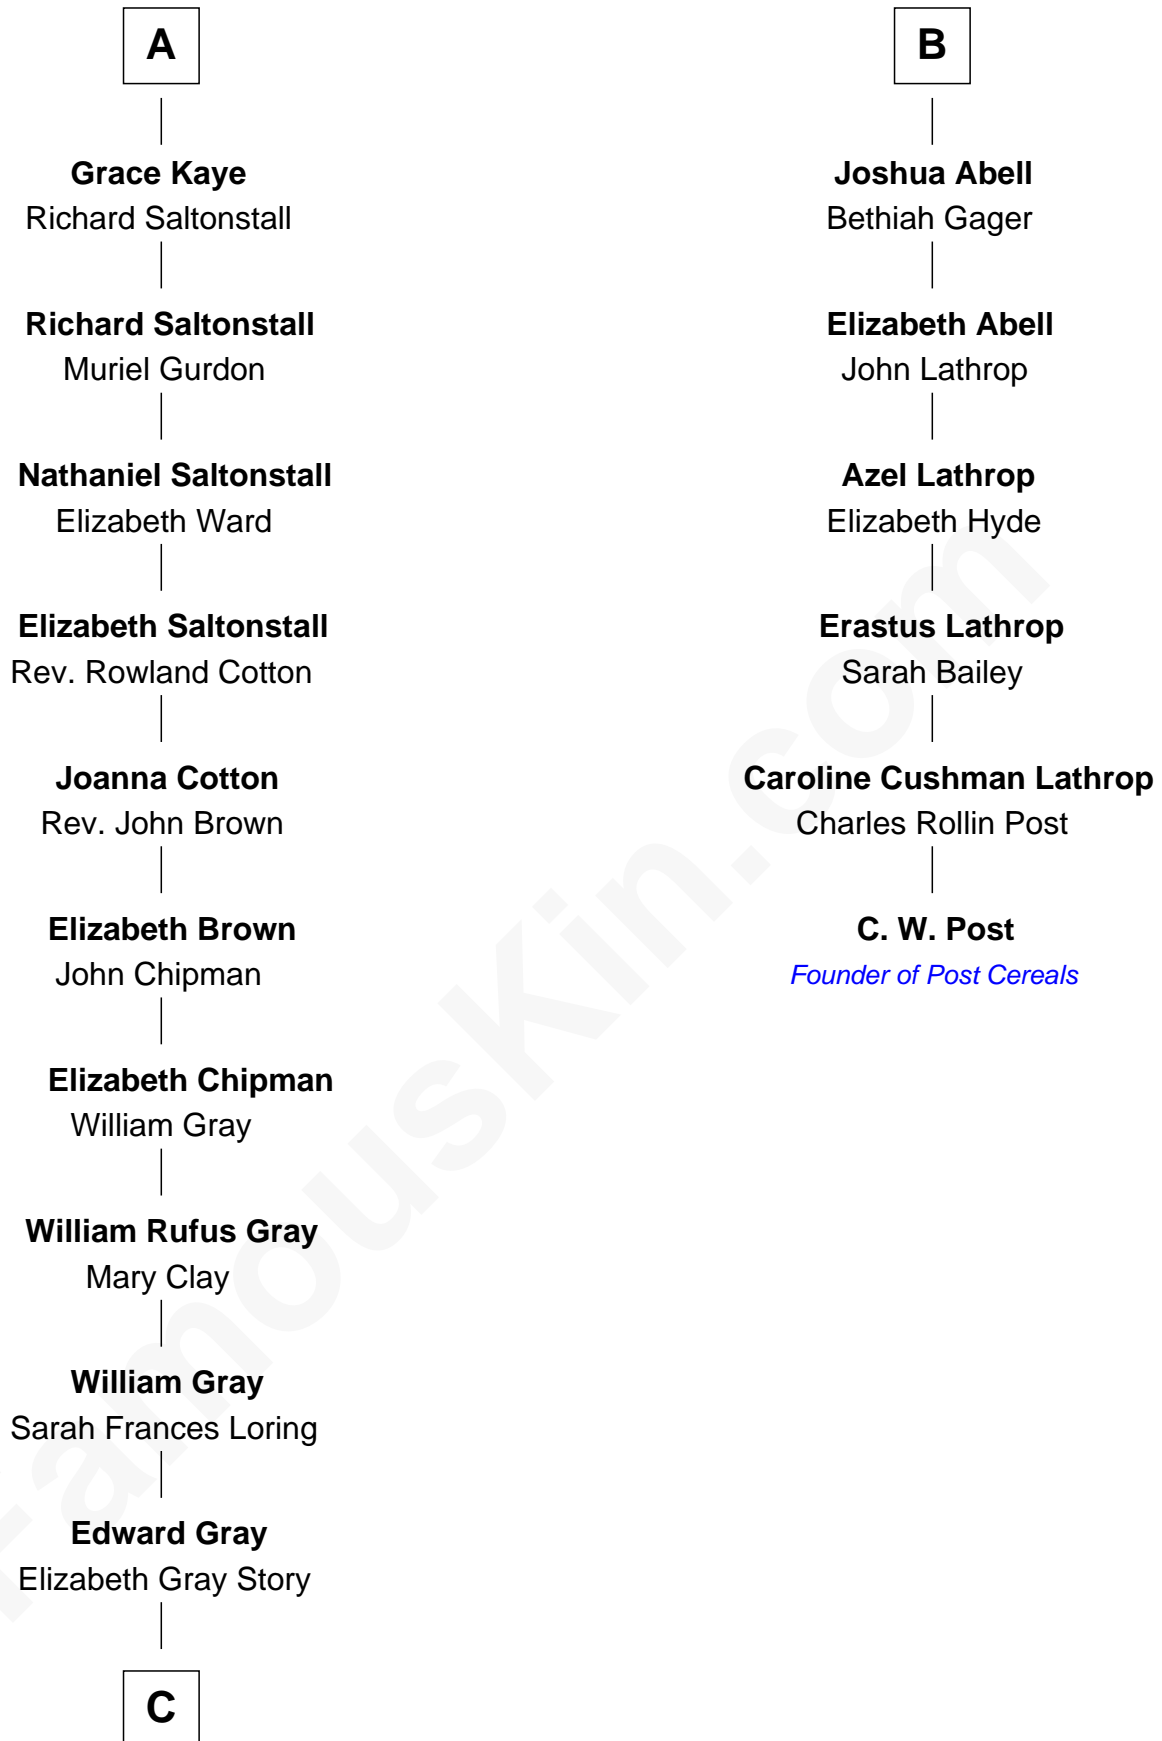

FamousKin.com

Relationship Chart of

Story Musgrave

NASA Astronaut

12th cousin 7 times removed of

C. W. Post
 Founder of Post Cereals

C

—
Marguerite Gray
John Butler Swann

—
Marguerite Swann
Percy Musgrave

—
Story Musgrave
NASA Astronaut

FamousKin.com