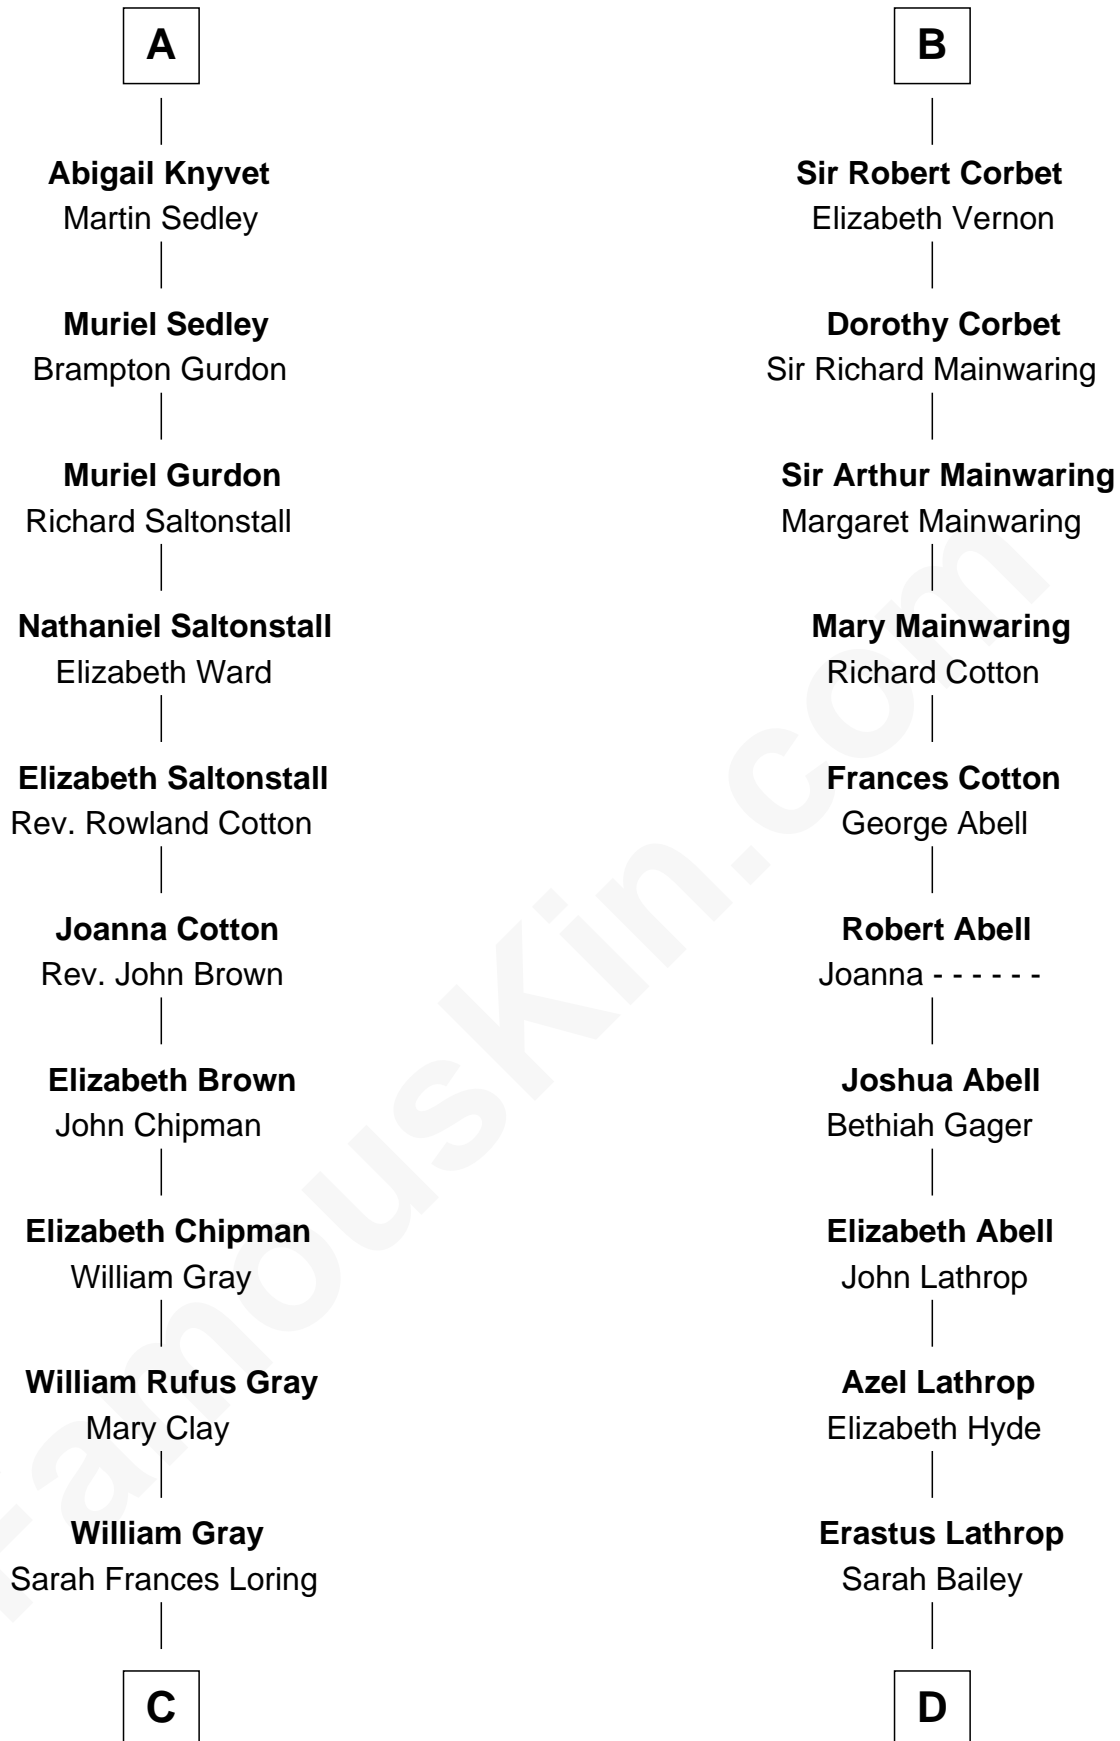

FamousKin.com

Relationship Chart of

Story Musgrave

NASA Astronaut

18th cousin 2 times removed of

C. W. Post
 Founder of Post Cereals

C

Edward Gray
Elizabeth Gray Story

Marguerite Gray
John Butler Swann

Marguerite Swann
Percy Musgrave

Story Musgrave
NASA Astronaut

D

Caroline Cushman Lathrop
Charles Rollin Post

C. W. Post
Founder of Post Cereals

FamousKin.com