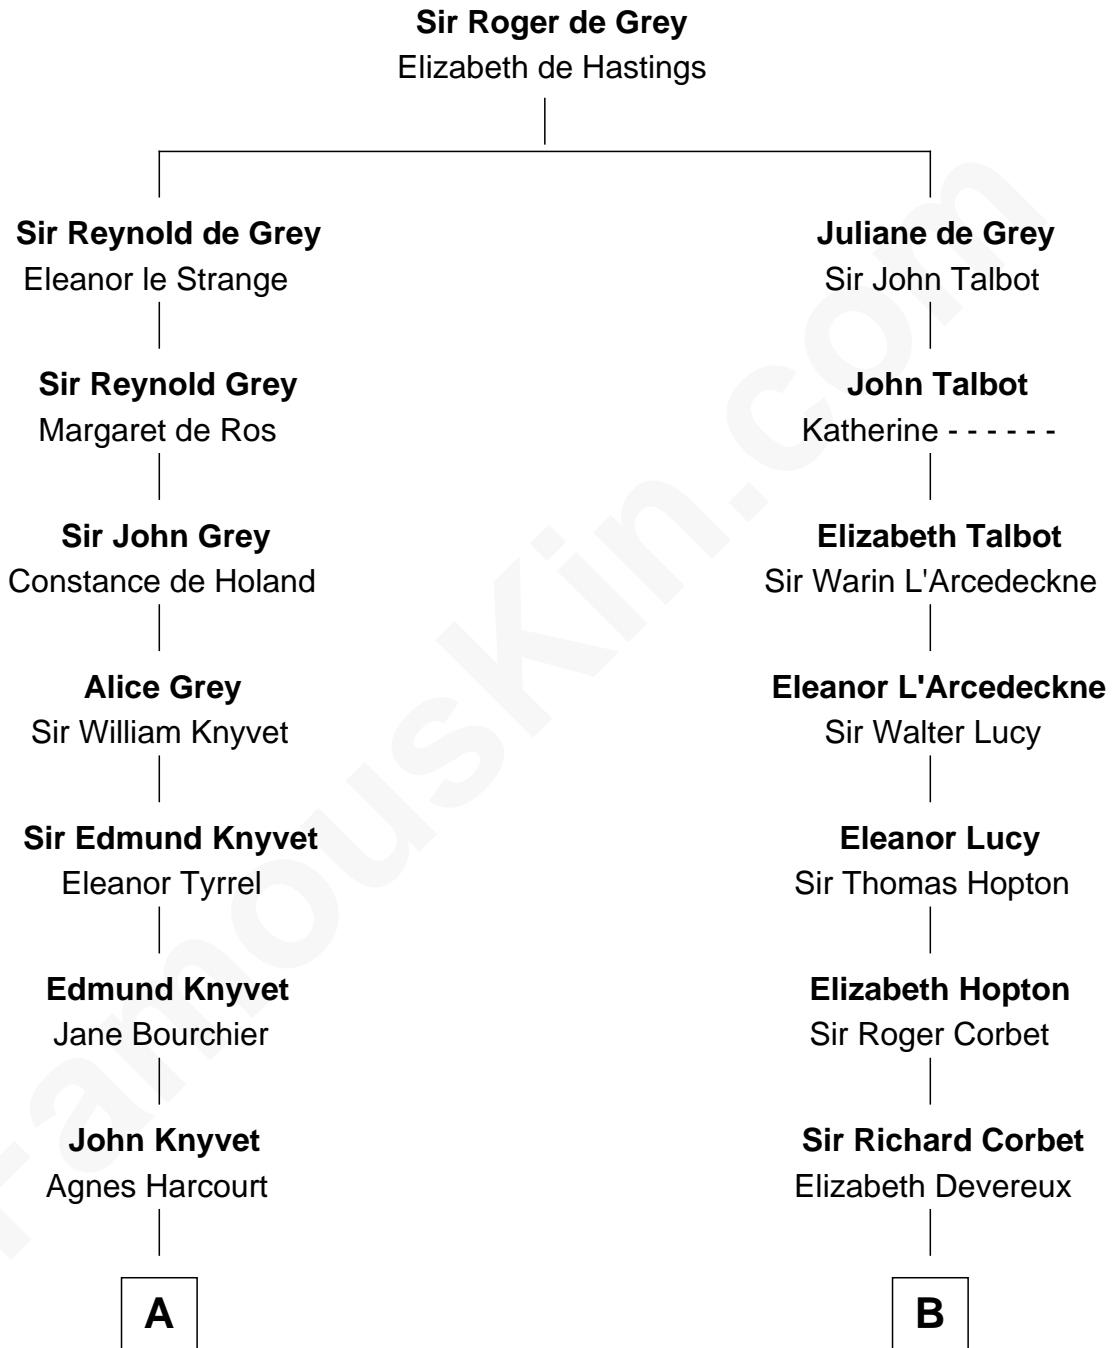

FamousKin.com

Relationship Chart of

Story Musgrave

NASA Astronaut

18th cousin 2 times removed of

C. W. Post
 Founder of Post Cereals

C

Edward Gray
Elizabeth Gray Story

Marguerite Gray
John Butler Swann

Marguerite Swann
Percy Musgrave

Story Musgrave
NASA Astronaut

D

Caroline Cushman Lathrop
Charles Rollin Post

C. W. Post
Founder of Post Cereals

FamousKin.com