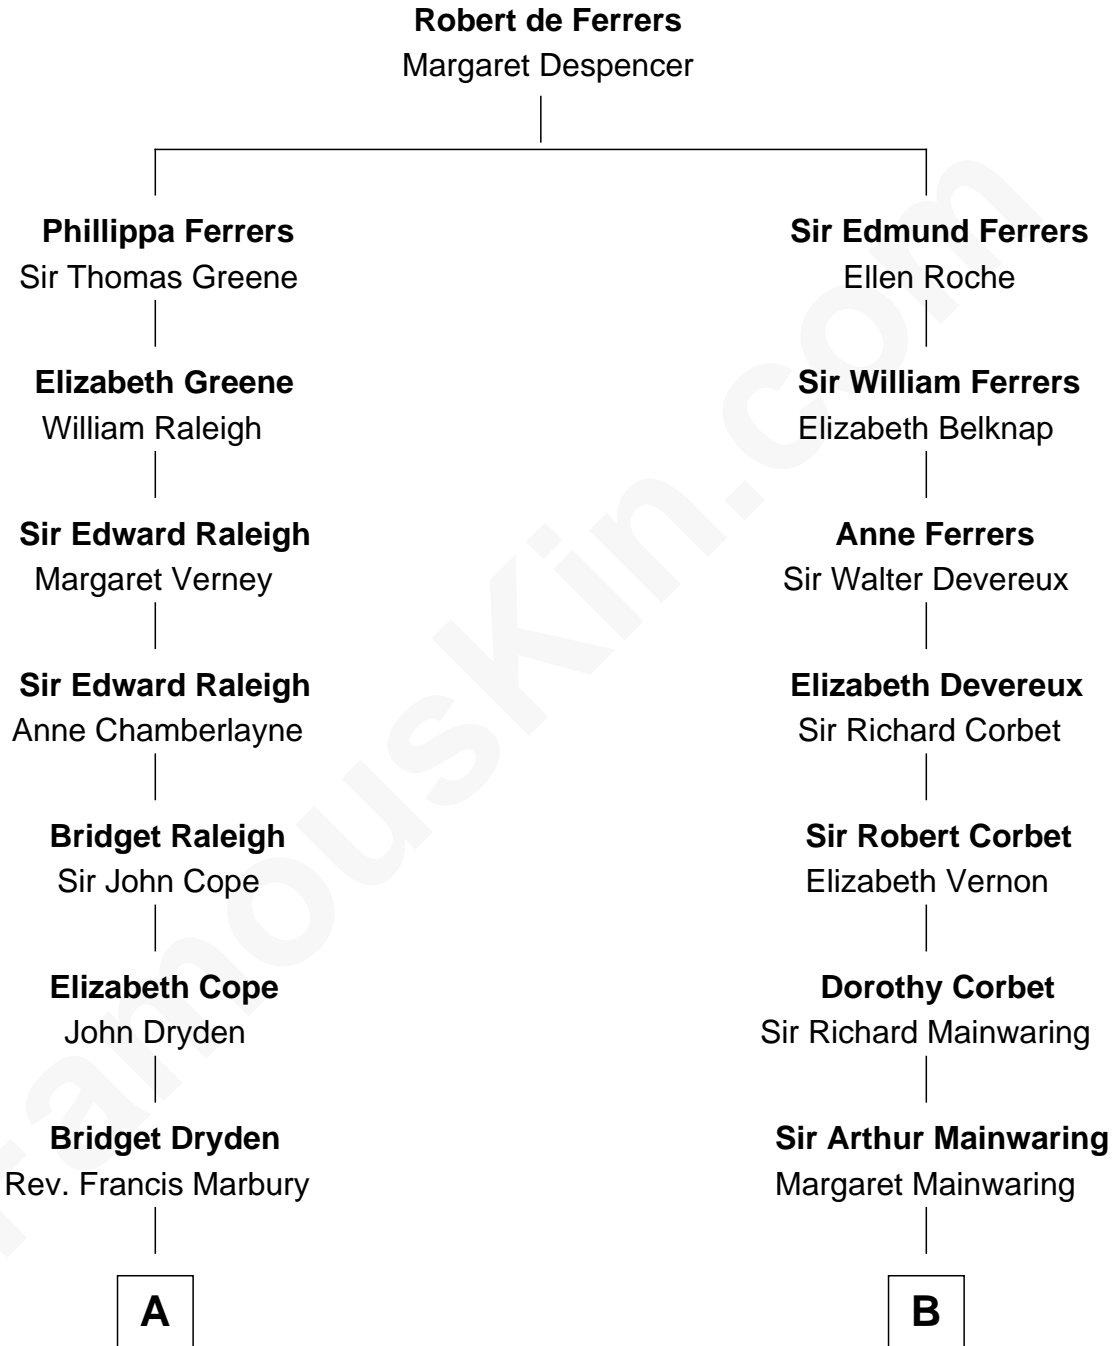

## Relationship Chart of

### Story Musgrave

NASA Astronaut

15th cousin 4 times removed of

**C. W. Post**  
 Founder of Post Cereals

**C**

—  
**Marguerite Gray**  
John Butler Swann

—  
**Marguerite Swann**  
Percy Musgrave

—  
**Story Musgrave**  
*NASA Astronaut*