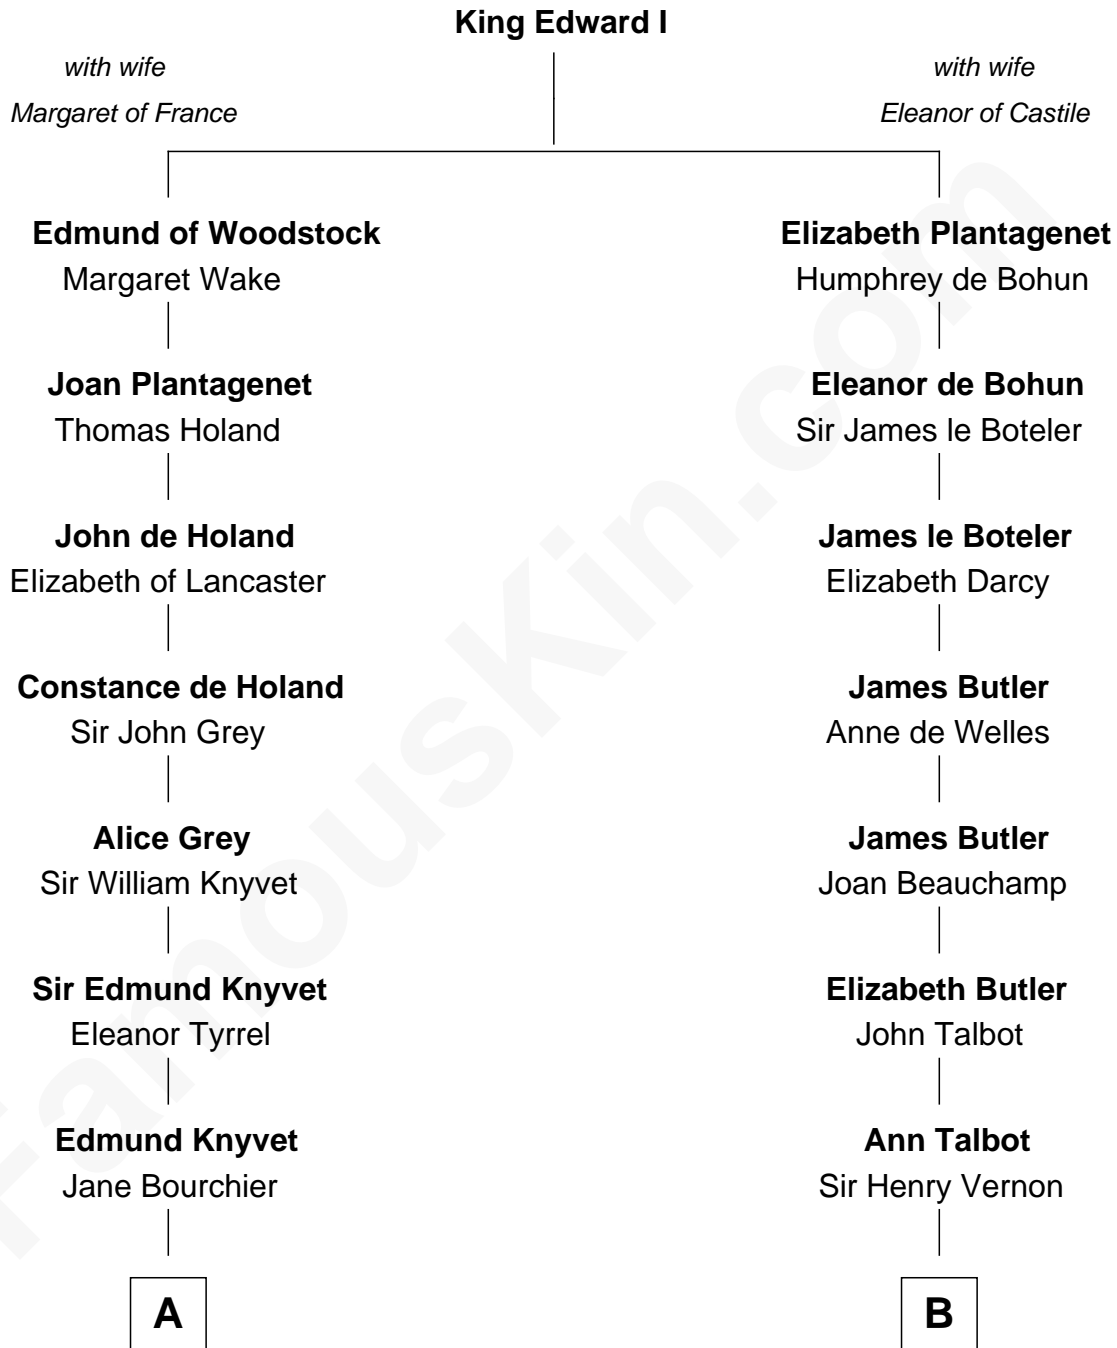

## Relationship Chart of

### Story Musgrave

NASA Astronaut

18th cousin 3 times removed of

**C. W. Post**  
 Founder of Post Cereals

**C**

**William Gray**  
Sarah Frances Loring

**Edward Gray**  
Elizabeth Gray Story

**Marguerite Gray**  
John Butler Swann