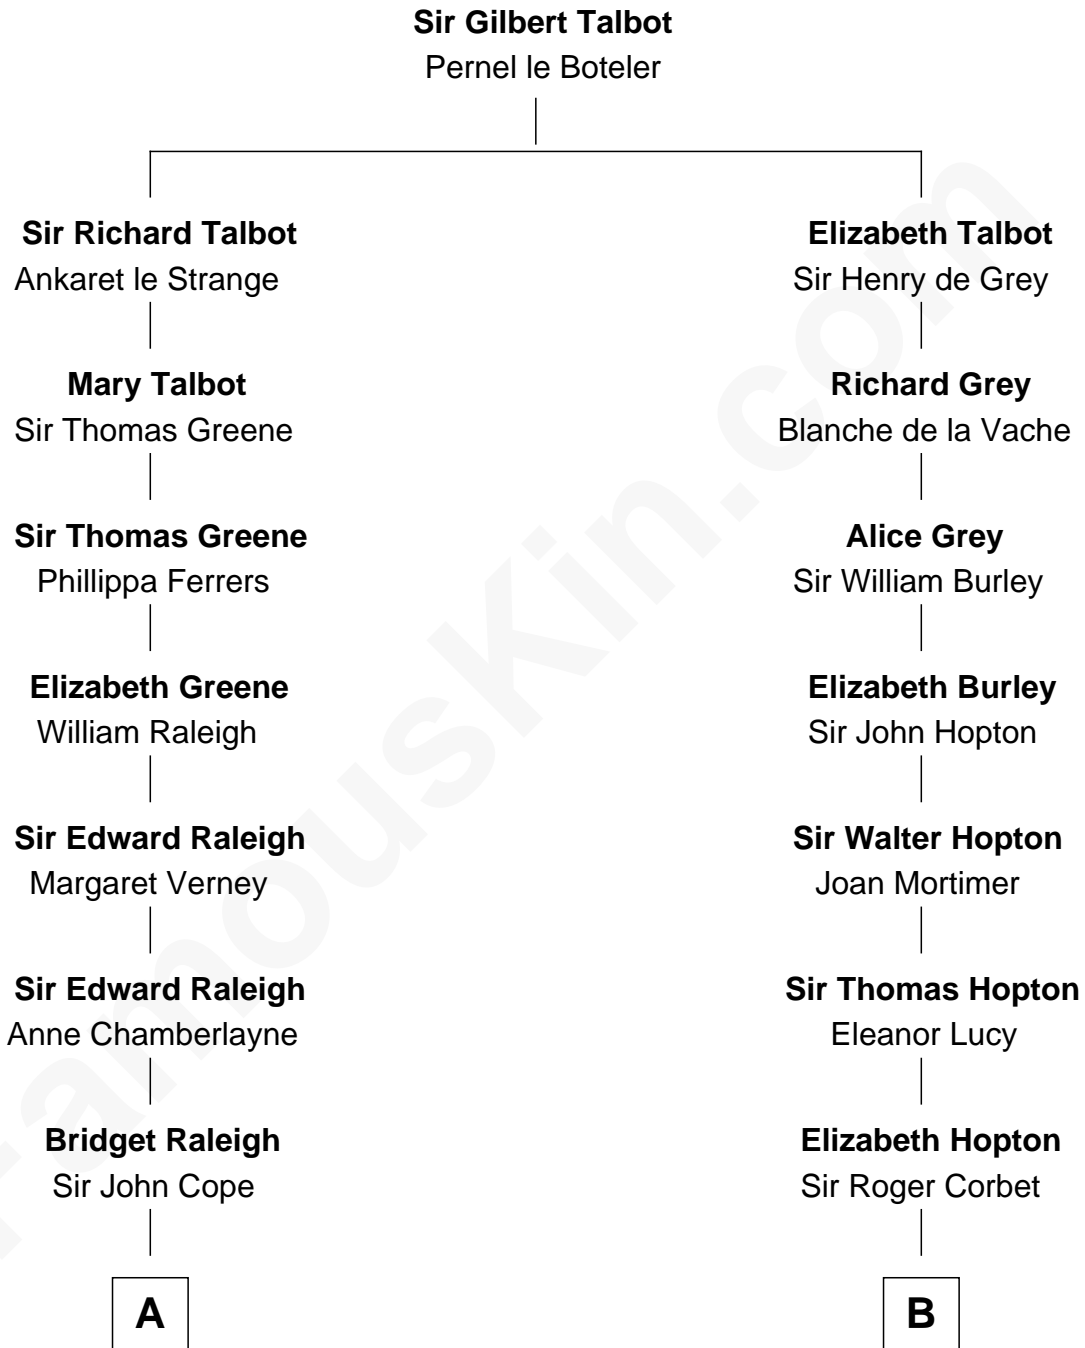

FamousKin.com

Relationship Chart of

Story Musgrave

NASA Astronaut

19th cousin 2 times removed of

C. W. Post
 Founder of Post Cereals

C

William Gray
Sarah Frances Loring

Edward Gray
Elizabeth Gray Story

Marguerite Gray
John Butler Swann

Marguerite Swann
Percy Musgrave

Story Musgrave
NASA Astronaut

D

Erastus Lathrop
Sarah Bailey

Caroline Cushman Lathrop
Charles Rollin Post

C. W. Post
Founder of Post Cereals