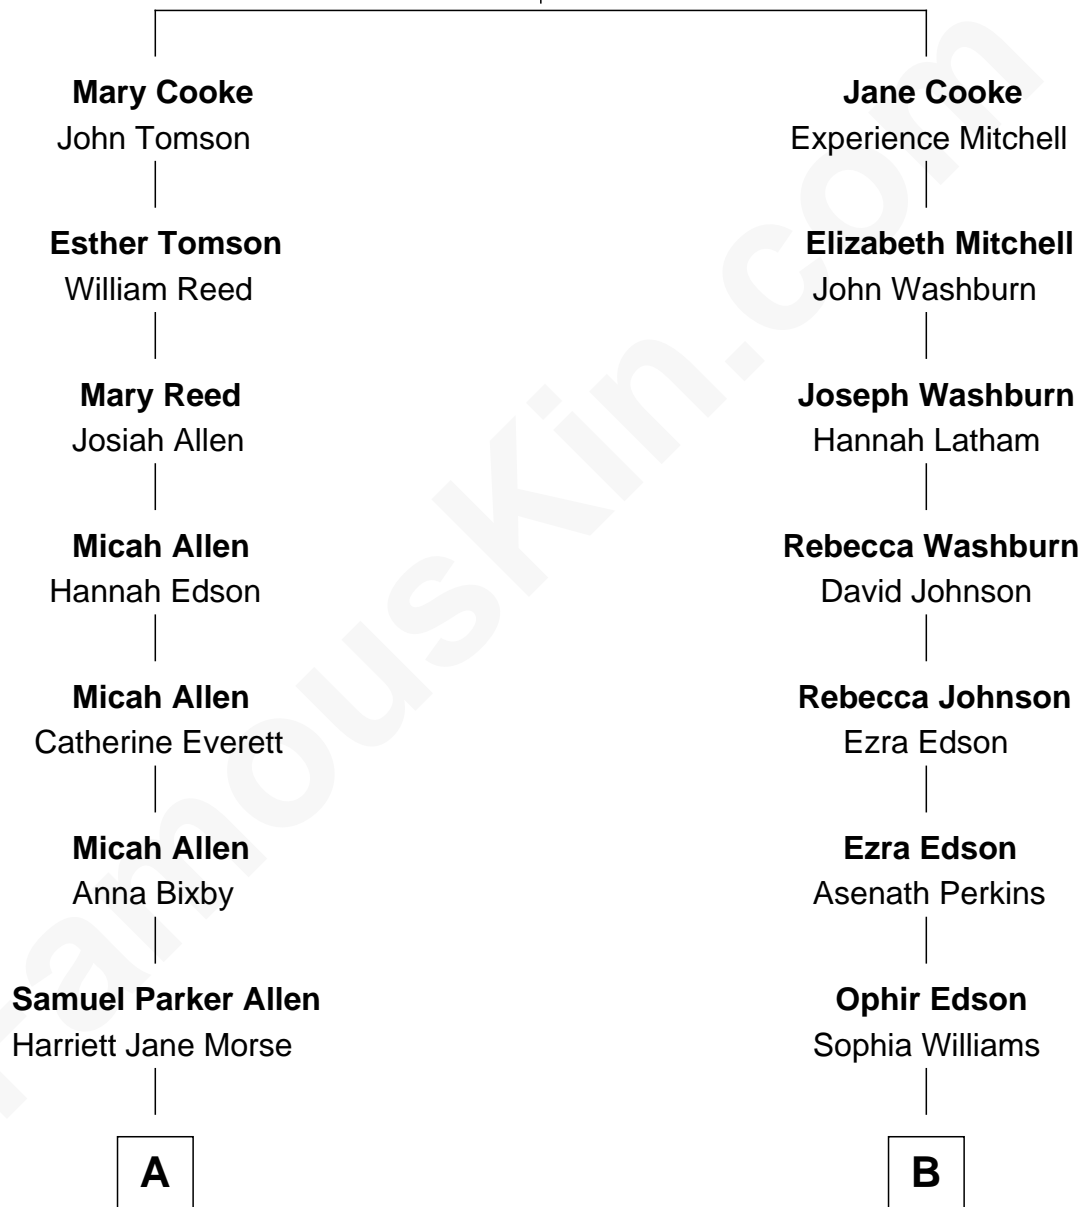

FamousKin.com Relationship Chart of

Story Musgrave

NASA Astronaut

10th cousin of

Pete Seeger

American Folk Singer

Francis Cooke
Hester le Mahieu

A

Harriett Ann Allen
Dr. Charles Burnham Porter

Edith Elise Porter
Dr. Percy B. Musgrave

Percy Musgrave
Marguerite Swann

Story Musgrave
NASA Astronaut

B

Cyrus Edson
Martha Davidson Nelson

John Tracey Edson
Winona de Clyver Charlier