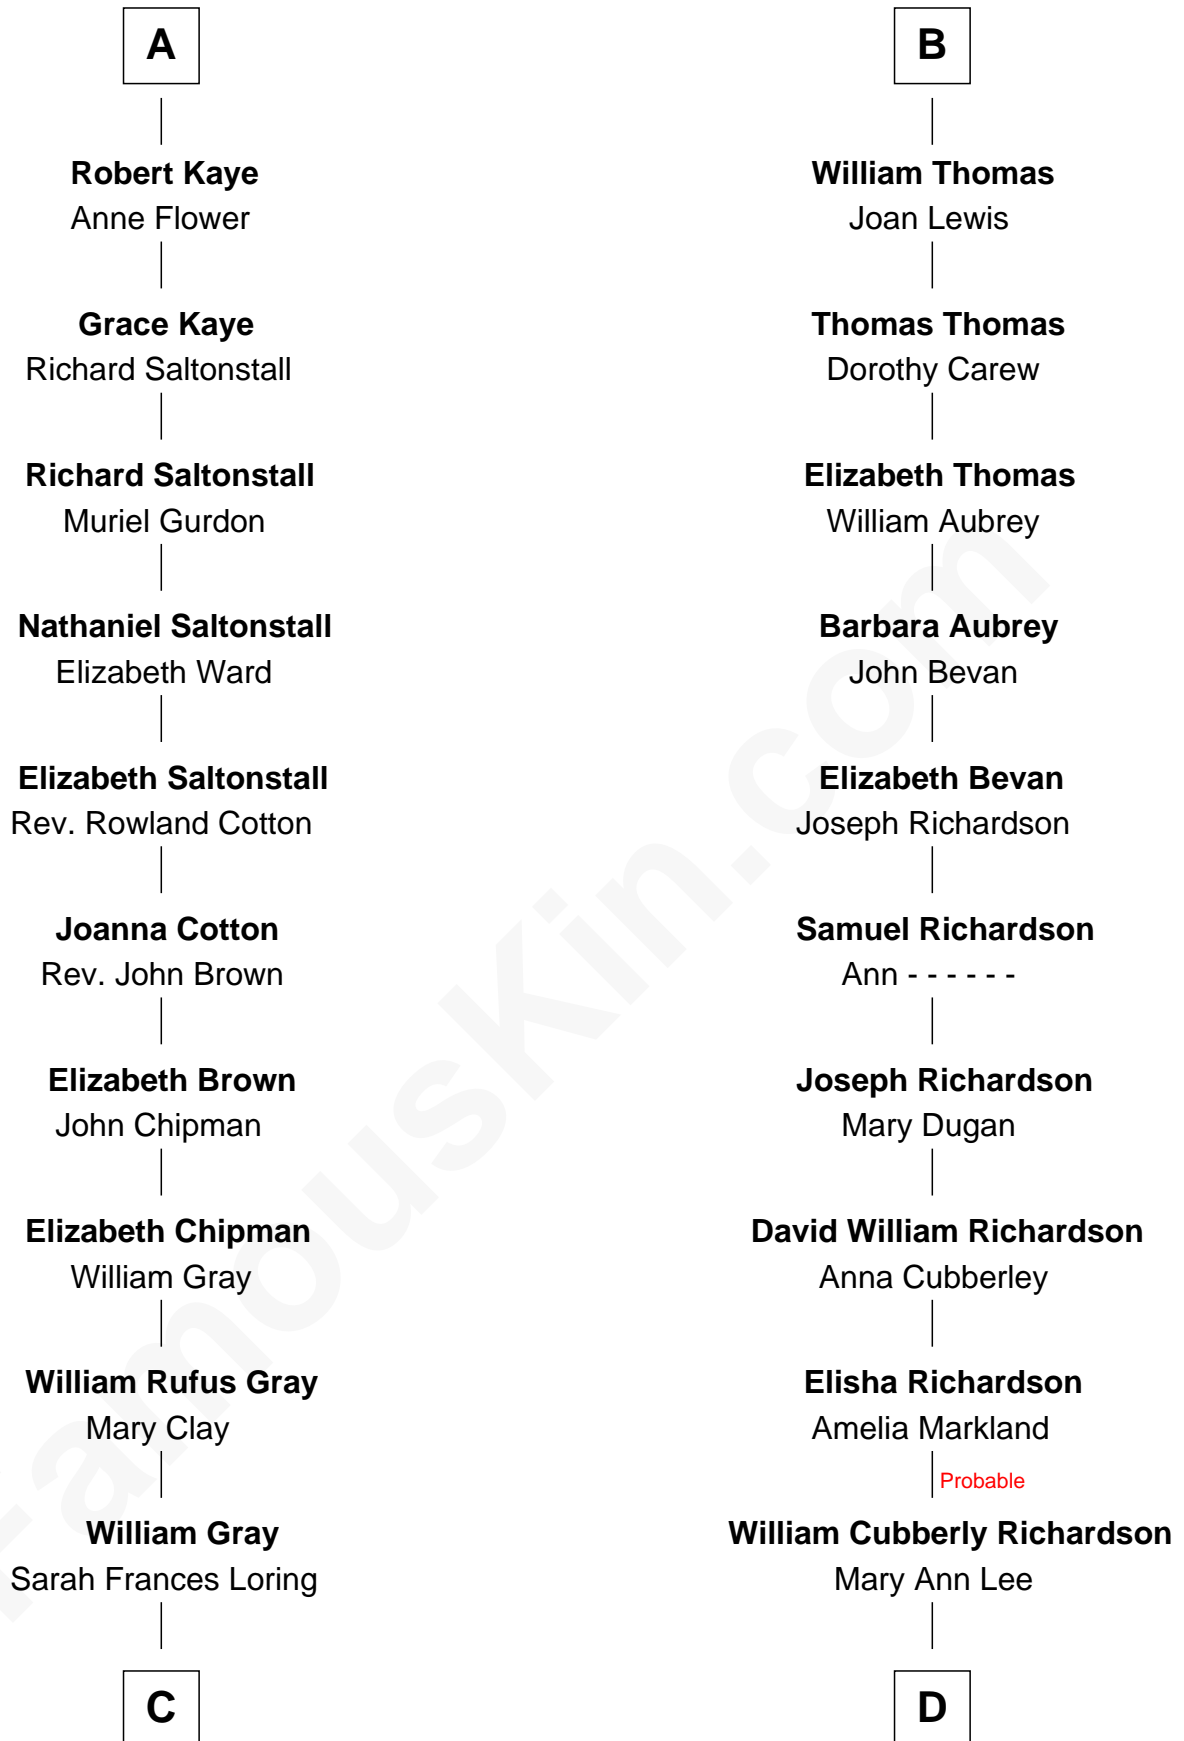

FamousKin.com Relationship Chart of

Story Musgrave

NASA Astronaut

20th cousin of

Sally Ride

1st American Woman in Space

Katherine Roet

John of Gaunt

C

Edward Gray
Elizabeth Gray Story

Marguerite Gray
John Butler Swann

Marguerite Swann
Percy Musgrave

Story Musgrave
NASA Astronaut

D

Charles Everroad Richardson
Blanche Gibson

Jennie Mae Richardson
Thomas Vernam Ride

Dale Burdell Ride
Carol Joyce Anderson

Sally Ride
1st American Woman in Space

FamousKin.com