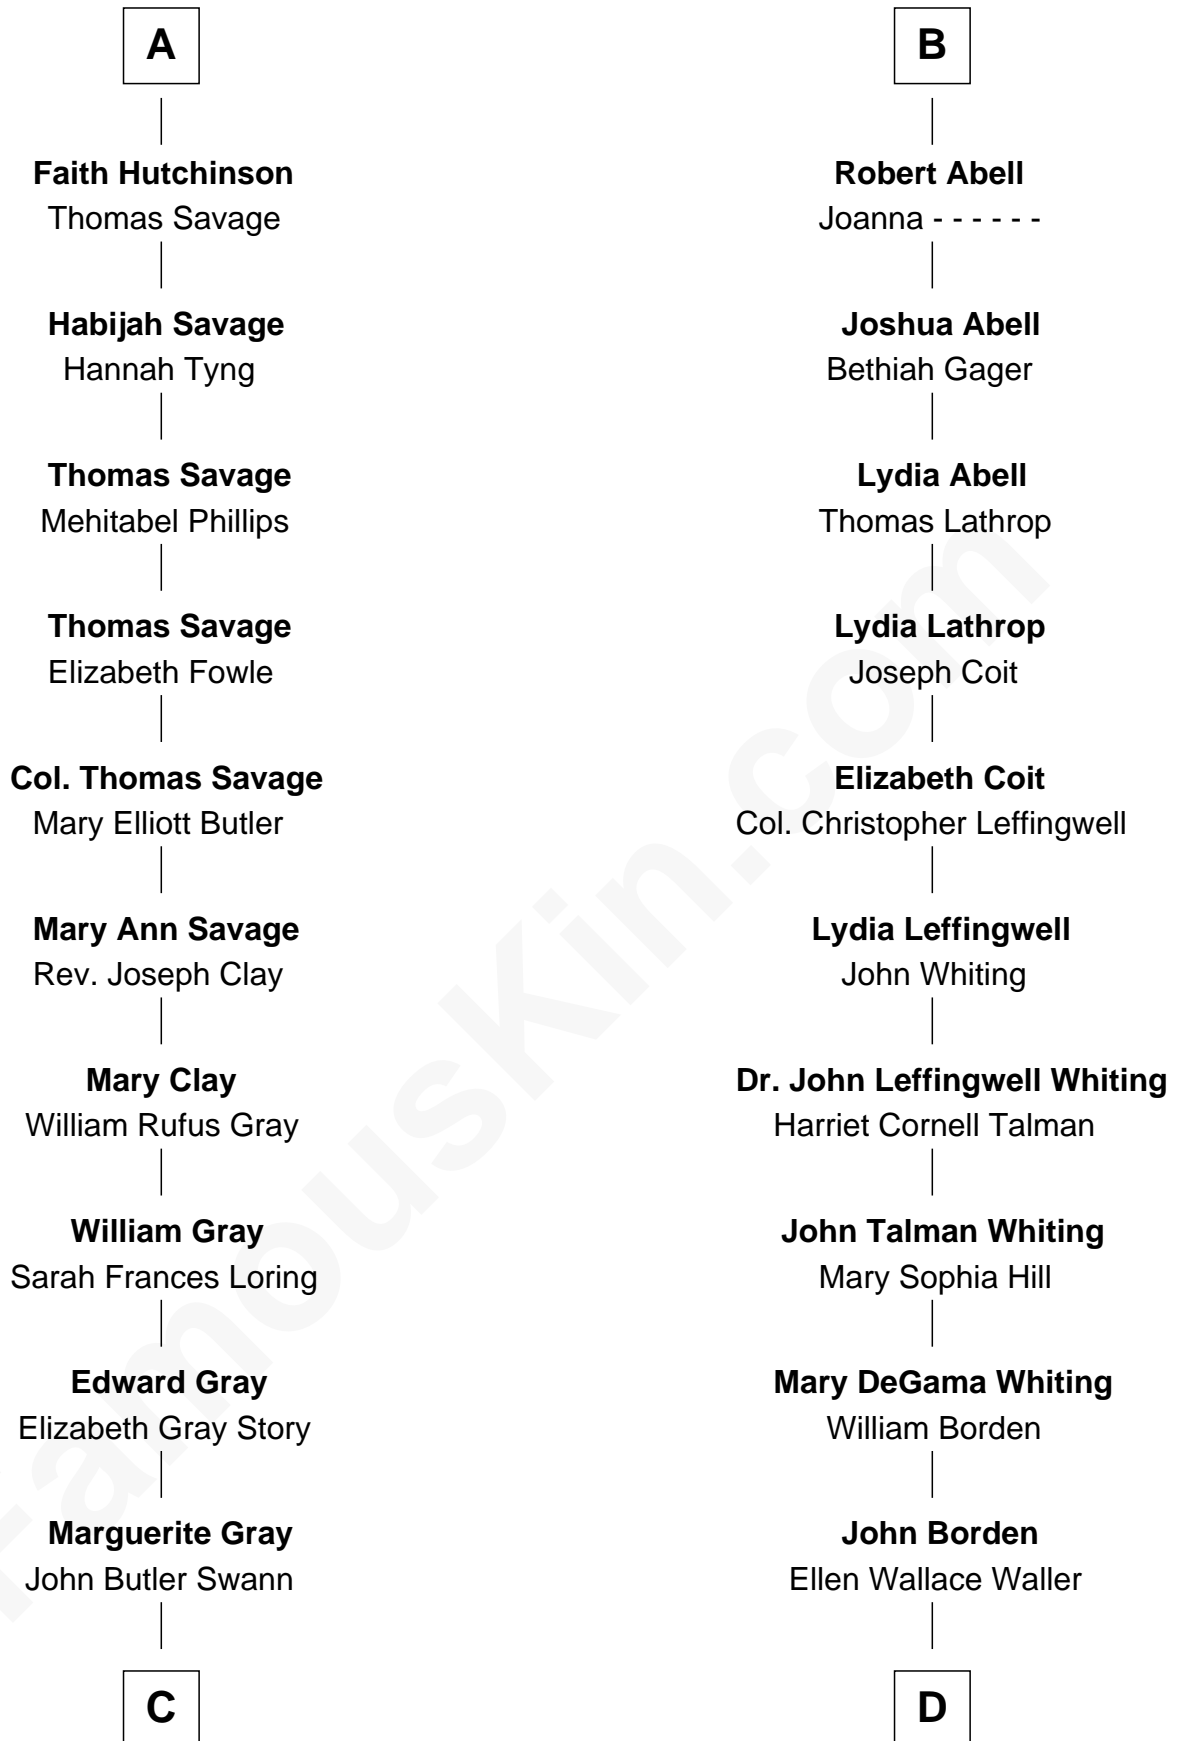

# FamousKin.com Relationship Chart of

**Story Musgrave**

*NASA Astronaut*

18th cousin of

**Adlai Stevenson III**

*U.S. Senator from Illinois*

**Sir Walter Blount**

Sancha de Ayala

**Sir Thomas Blount**

Margaret de Gresley

**Sir Thomas Blount**

Agnes Hawley

**Anne Blount**

William Marbury

**Robert Marbury**

Katherine Williamson

Sir John Sutton

**Sir John Sutton**

Elizabeth Berkeley

**Jane Sutton**

Thomas Mainwaring

**Cecily Mainwaring**

John Cotton

**Sir George Cotton**

Mary Onley

**Richard Cotton**

Mary Mainwaring

**Frances Cotton**

George Abell

**B**

FamousKin.com