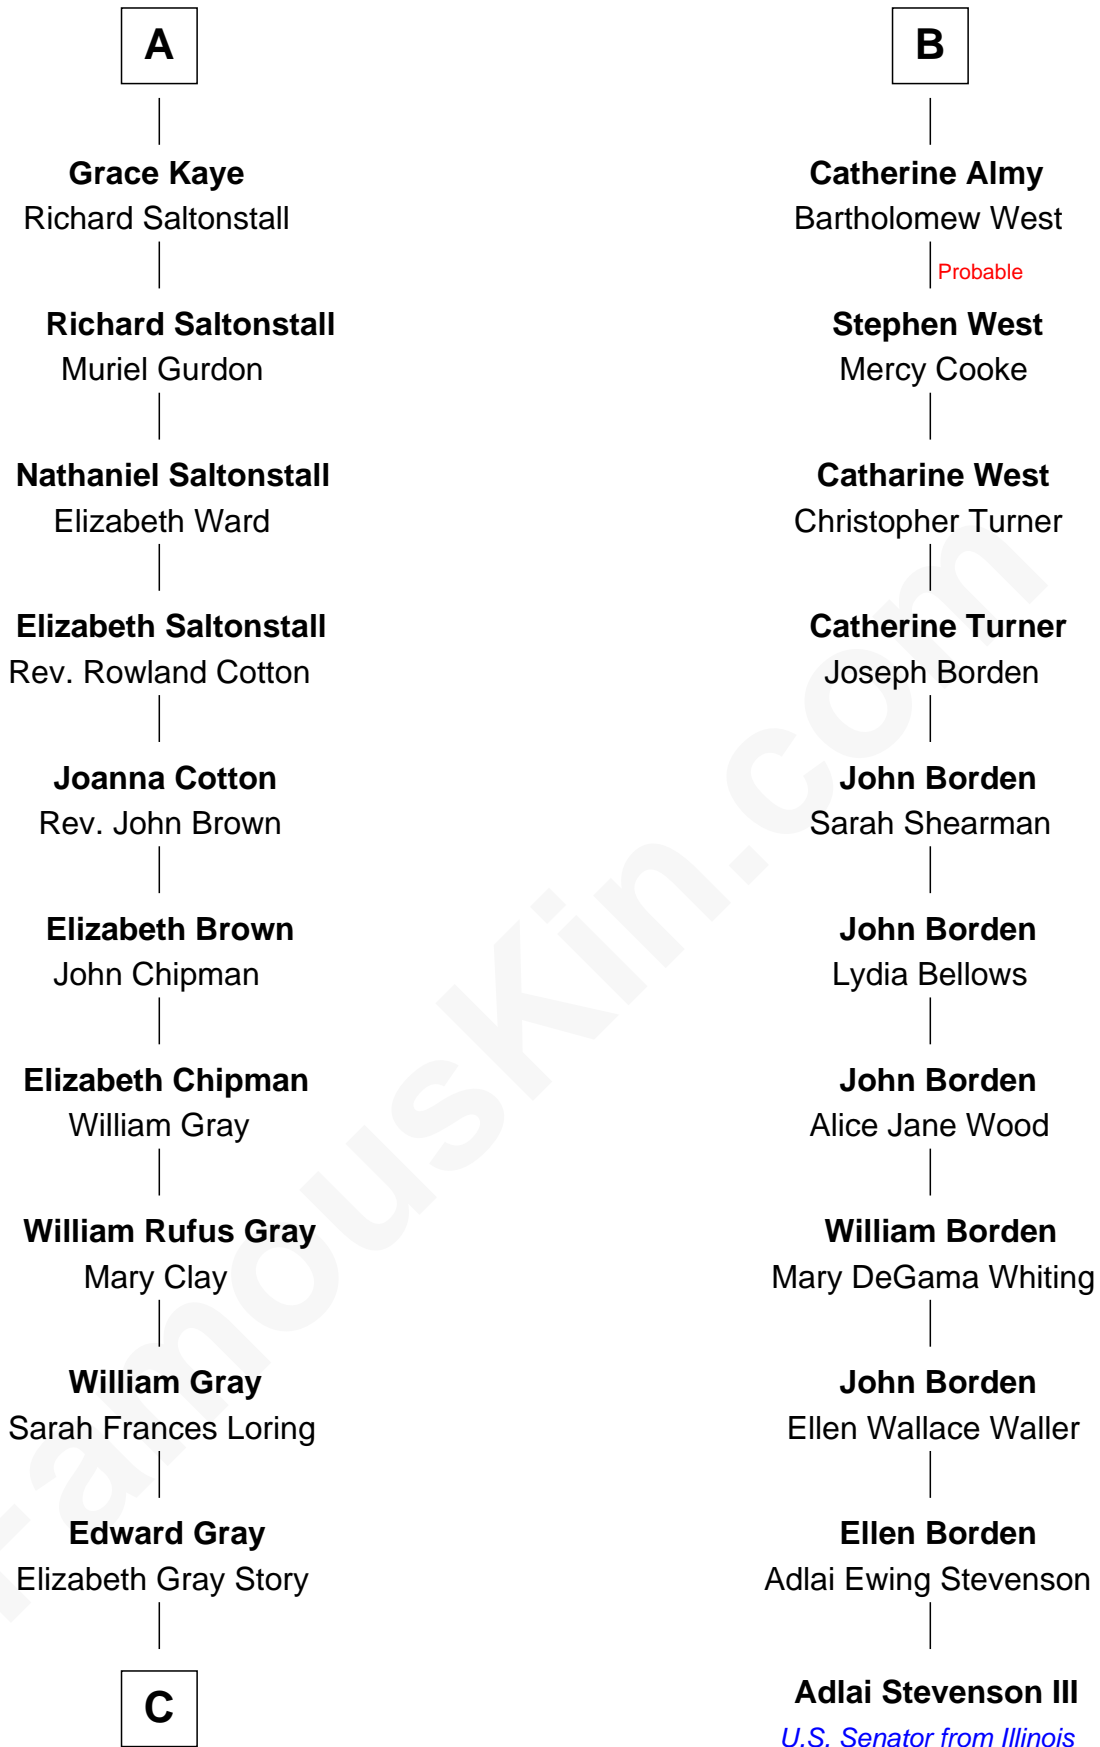

FamousKin.com
Relationship Chart of
Story Musgrave
NASA Astronaut

17th cousin 2 times removed of

Adlai Stevenson III
U.S. Senator from Illinois

Sir Thomas Aylesbury
 Katherine Pabenham

Isabel Aylesbury
 Sir Thomas Chaworth

Eleanor Aylesbury
 Sir Humphrey Stafford

Elizabeth Chaworth
 Sir William FitzWilliam

Humphrey Stafford
 Katherine Fray

Isabel FitzWilliam
 Richard Wentworth

Sir Humphrey Stafford
 Margaret Fogge

Matthew Wentworth
 Elizabeth Woodruffe

Sir Humphrey Stafford
 Margaret Tame

Beatrice Wentworth
 Arthur Kaye

Ellen Stafford
 Thomas Barlow

John Kaye
 Dorothy Mauleverer

Stafford Barlow

Robert Kaye
 Anne Flower

Audrey Barlow
 William Almy

A

B

C

—
Marguerite Gray
John Butler Swann

—
Marguerite Swann
Percy Musgrave

—
Story Musgrave
NASA Astronaut

FamousKin.com