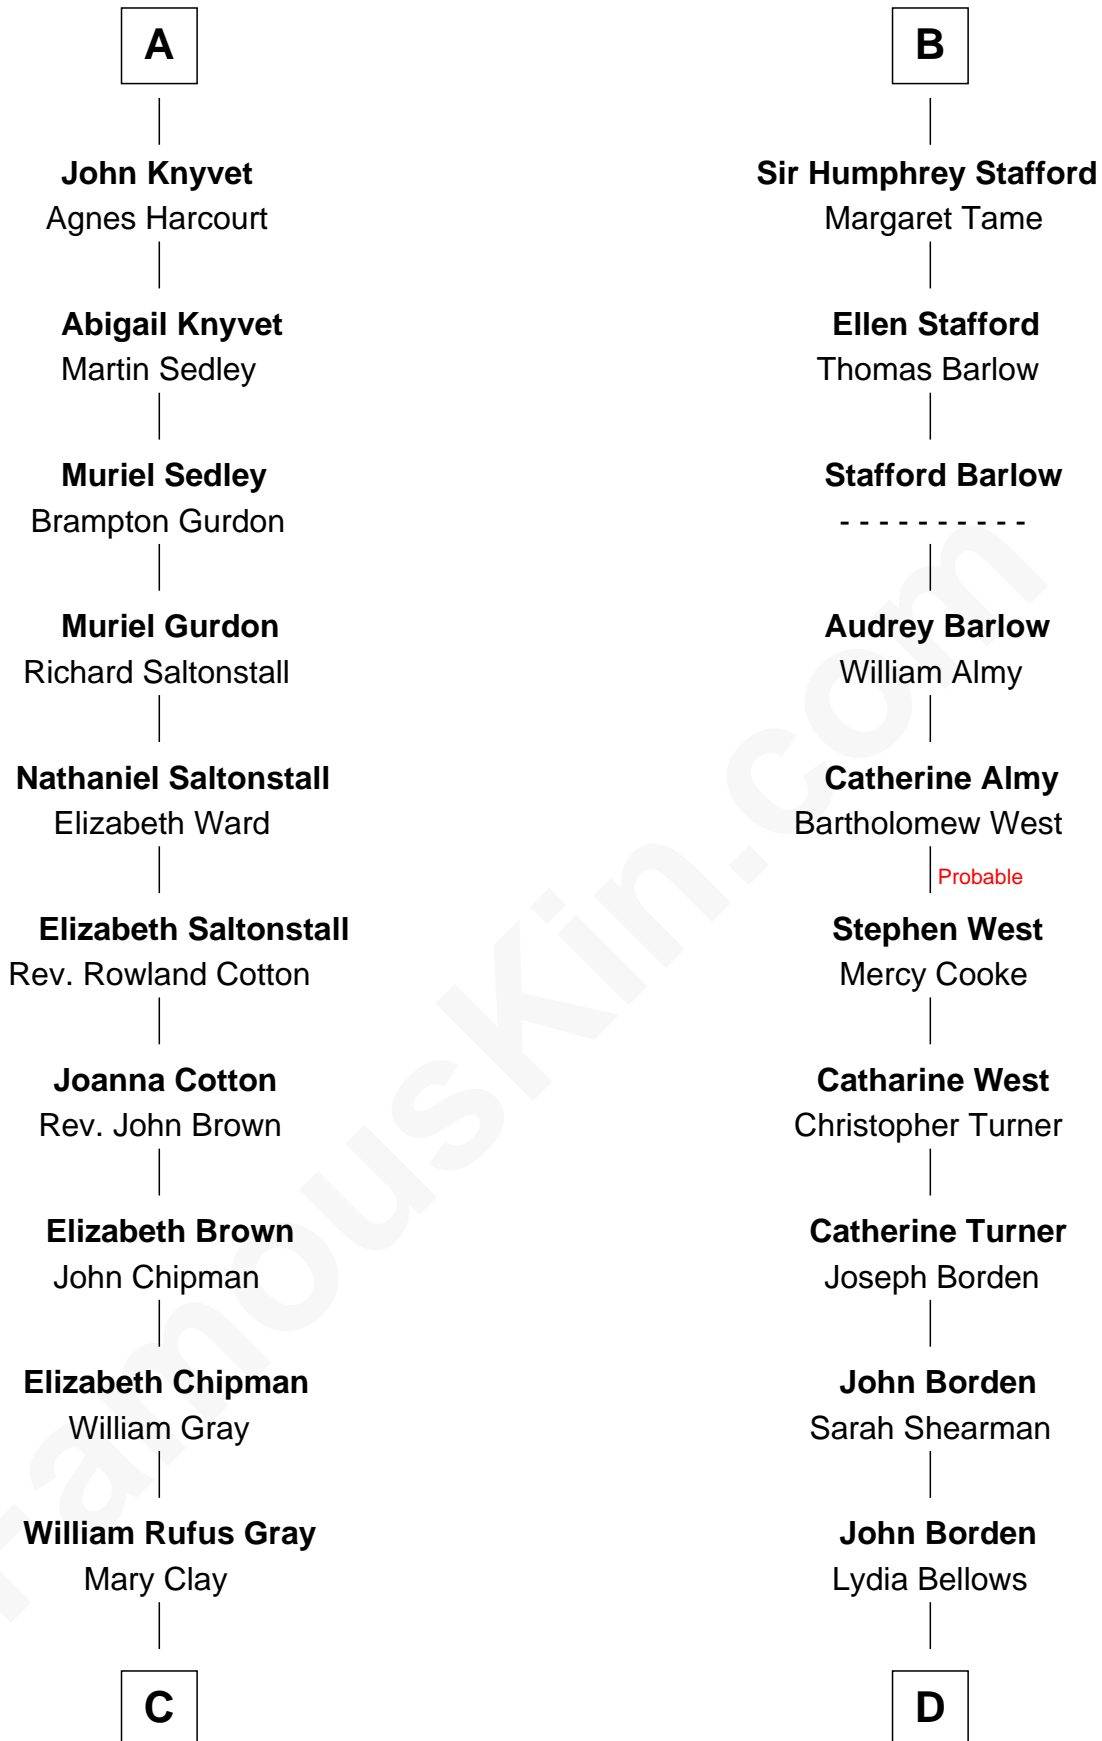

FamousKin.com Relationship Chart of

Story Musgrave

NASA Astronaut

21st cousin of

Adlai Stevenson III

U.S. Senator from Illinois

C

William Gray
Sarah Frances Loring

Edward Gray
Elizabeth Gray Story

Marguerite Gray
John Butler Swann

Marguerite Swann
Percy Musgrave

Story Musgrave
NASA Astronaut

D

John Borden
Alice Jane Wood

William Borden
Mary DeGama Whiting

John Borden
Ellen Wallace Waller