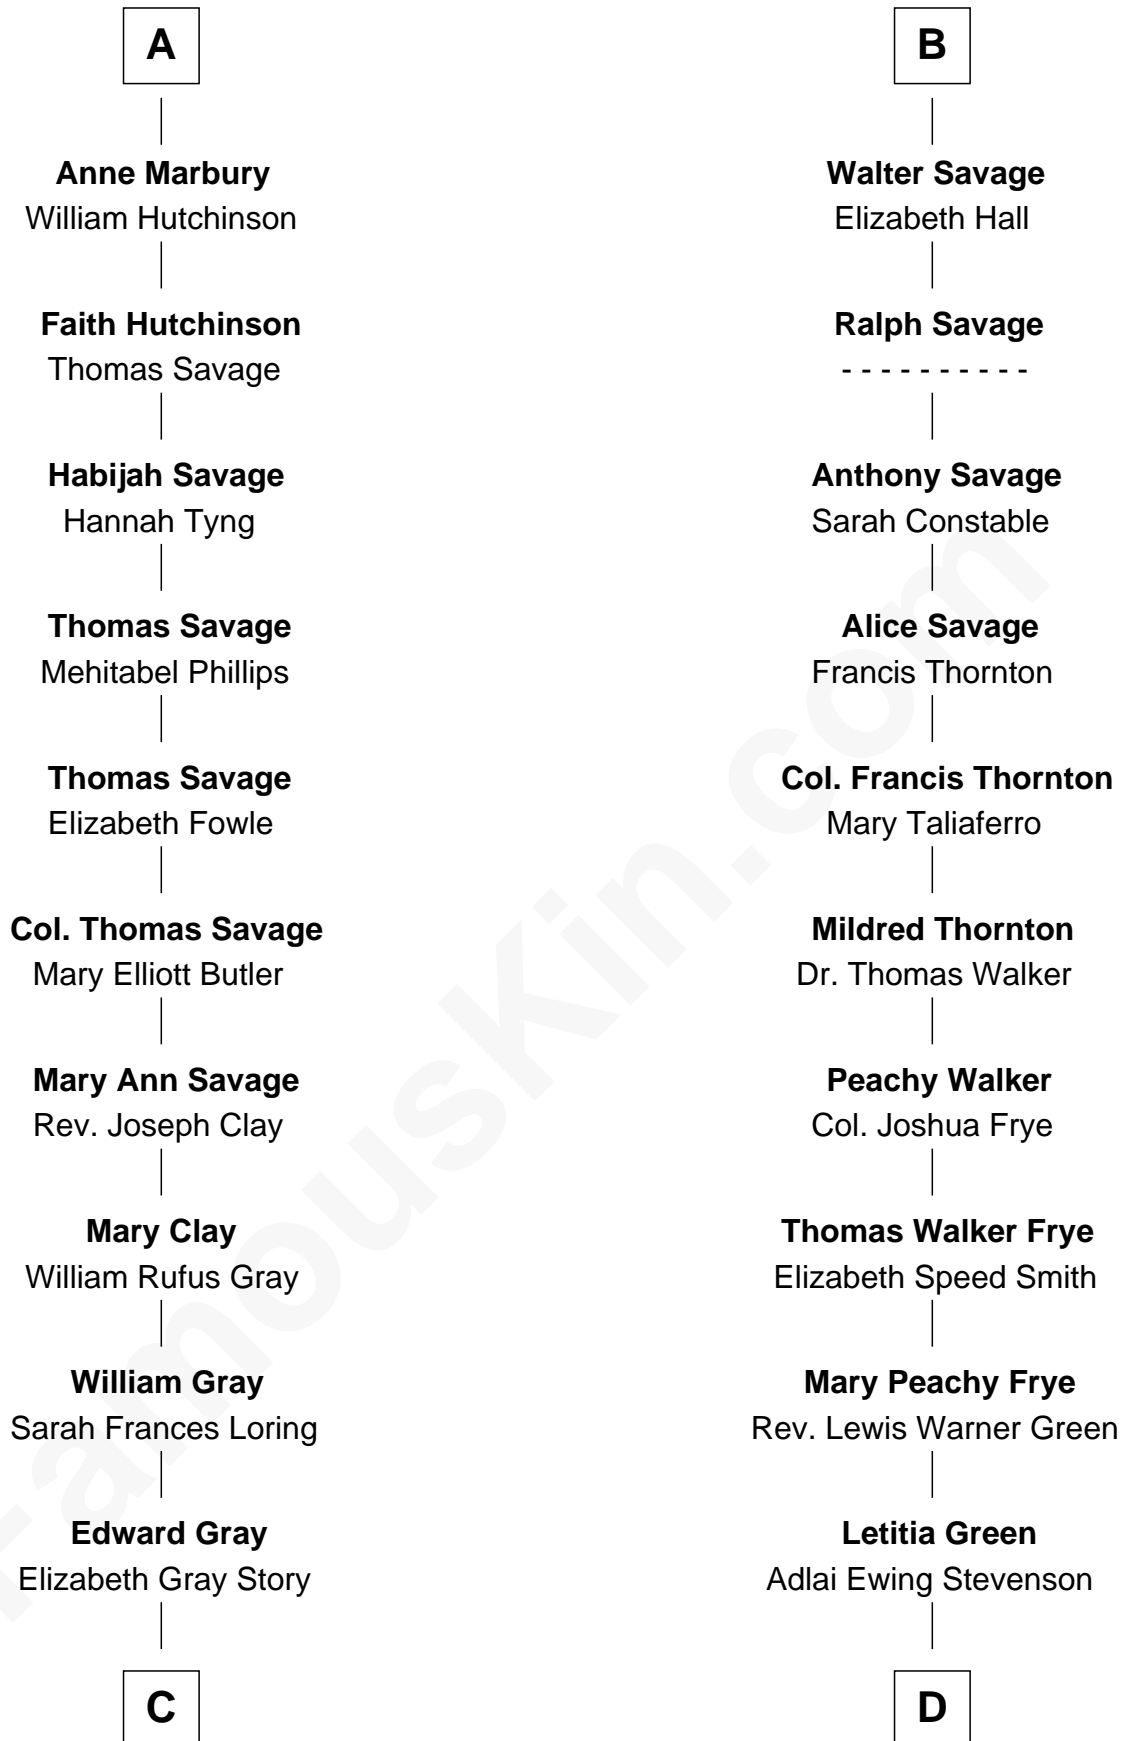

# FamousKin.com Relationship Chart of

**Story Musgrave**

*NASA Astronaut*

19th cousin of

**Adlai Stevenson III**

*U.S. Senator from Illinois*

**Robert de Ferrers**  
Margaret Despencer

**Phillippa Ferrers**  
Sir Thomas Greene

**Elizabeth Greene**  
William Raleigh

**Sir Edward Raleigh**  
Margaret Verney

**Sir Edward Raleigh**  
Anne Chamberlayne

**Bridget Raleigh**  
Sir John Cope

**Elizabeth Cope**  
John Dryden

**Bridget Dryden**  
Rev. Francis Marbury

**A**

**Sir Edmund Ferrers**  
Ellen Roche

**Margaret Ferrers**  
John de Beauchamp

**Sir Richard de Beauchamp**  
Elizabeth Stafford

**Anne de Beauchamp**  
Sir Richard Lygon

**Sir Richard Lygon**  
Margaret Greville

**Anne Lygon**  
Sir Christopher Savage

**Francis Savage**  
Anne Sheldon

**B**

**C**

**Marguerite Gray**  
John Butler Swann

**Marguerite Swann**  
Percy Musgrave

**Story Musgrave**  
*NASA Astronaut*

**D**