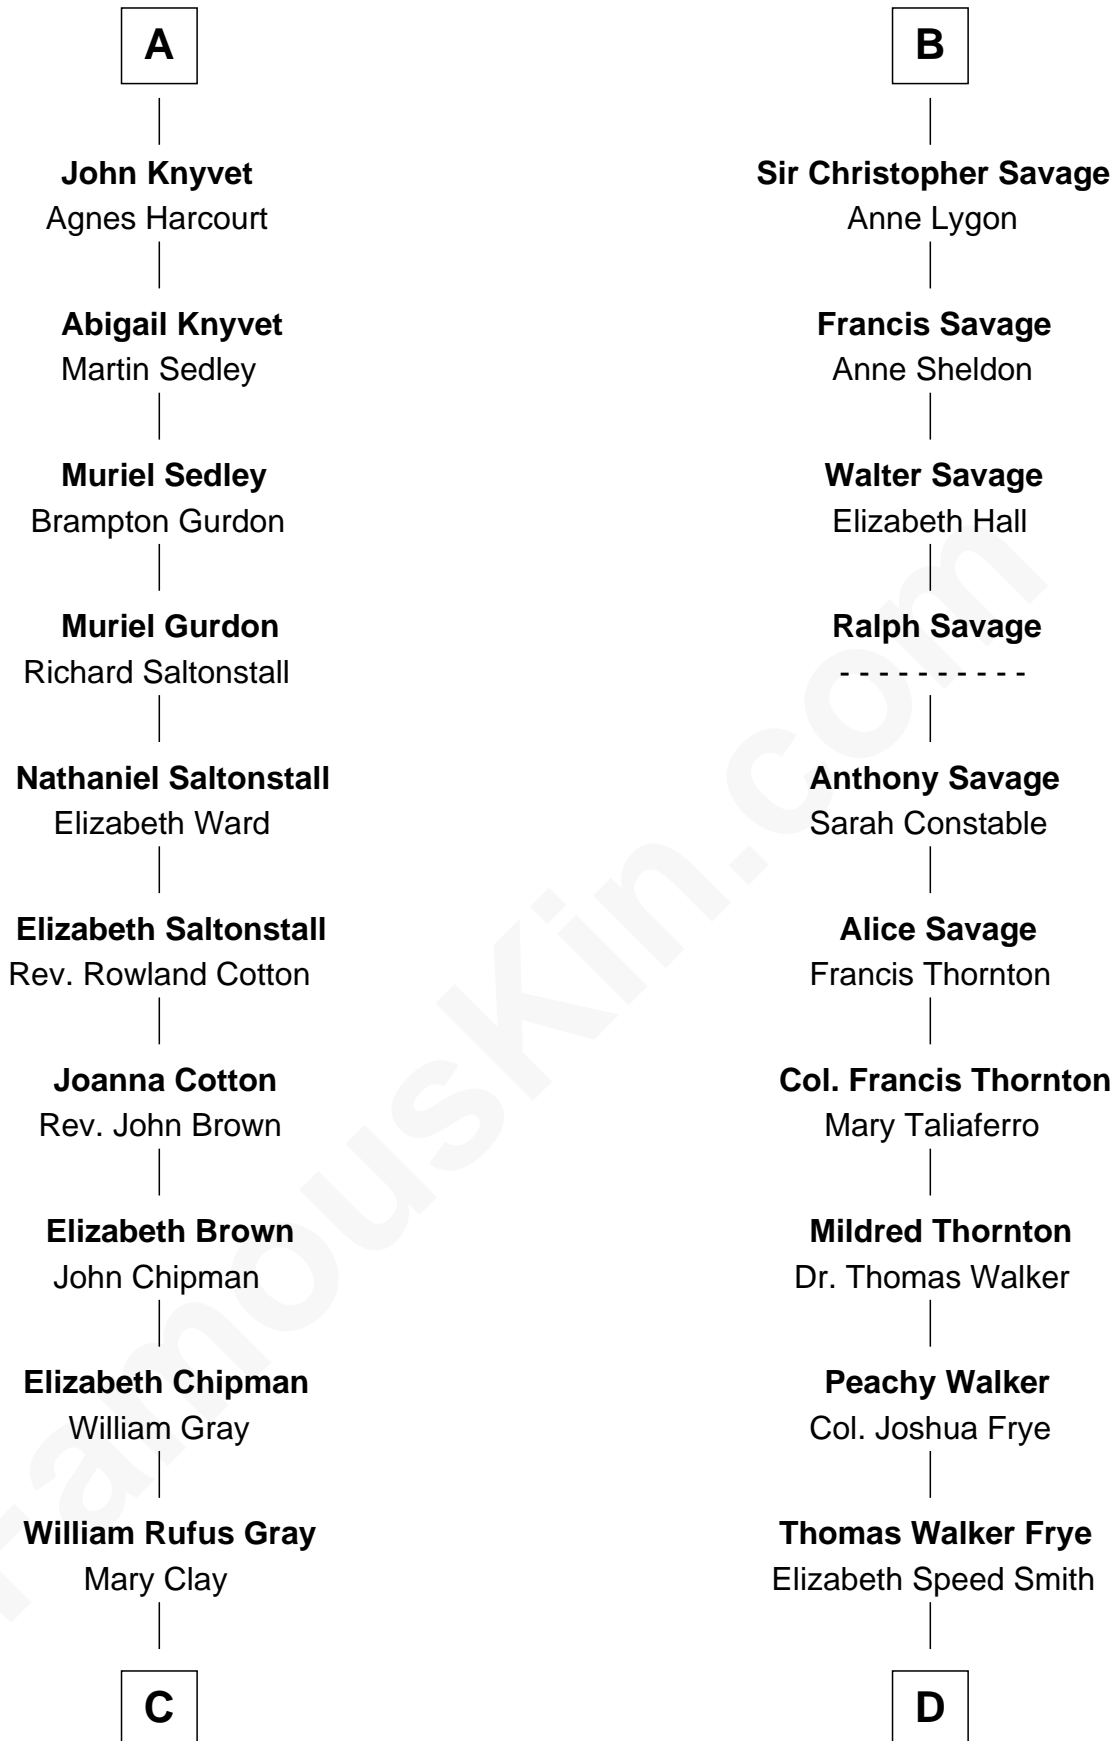

# FamousKin.com Relationship Chart of

**Story Musgrave**

*NASA Astronaut*

21st cousin of

**Adlai Stevenson III**

*U.S. Senator from Illinois*

**C**

**William Gray**  
Sarah Frances Loring

**Edward Gray**  
Elizabeth Gray Story

**Marguerite Gray**  
John Butler Swann

**Marguerite Swann**  
Percy Musgrave

**Story Musgrave**  
*NASA Astronaut*

**D**

**Mary Peachy Frye**  
Rev. Lewis Warner Green

**Letitia Green**  
Adlai Ewing Stevenson

**Lewis Green Stevenson**  
Helen Louise Davis

**Adlai Ewing Stevenson**  
Ellen Borden

**Adlai Stevenson III**  
*U.S. Senator from Illinois*

FamousKin.com