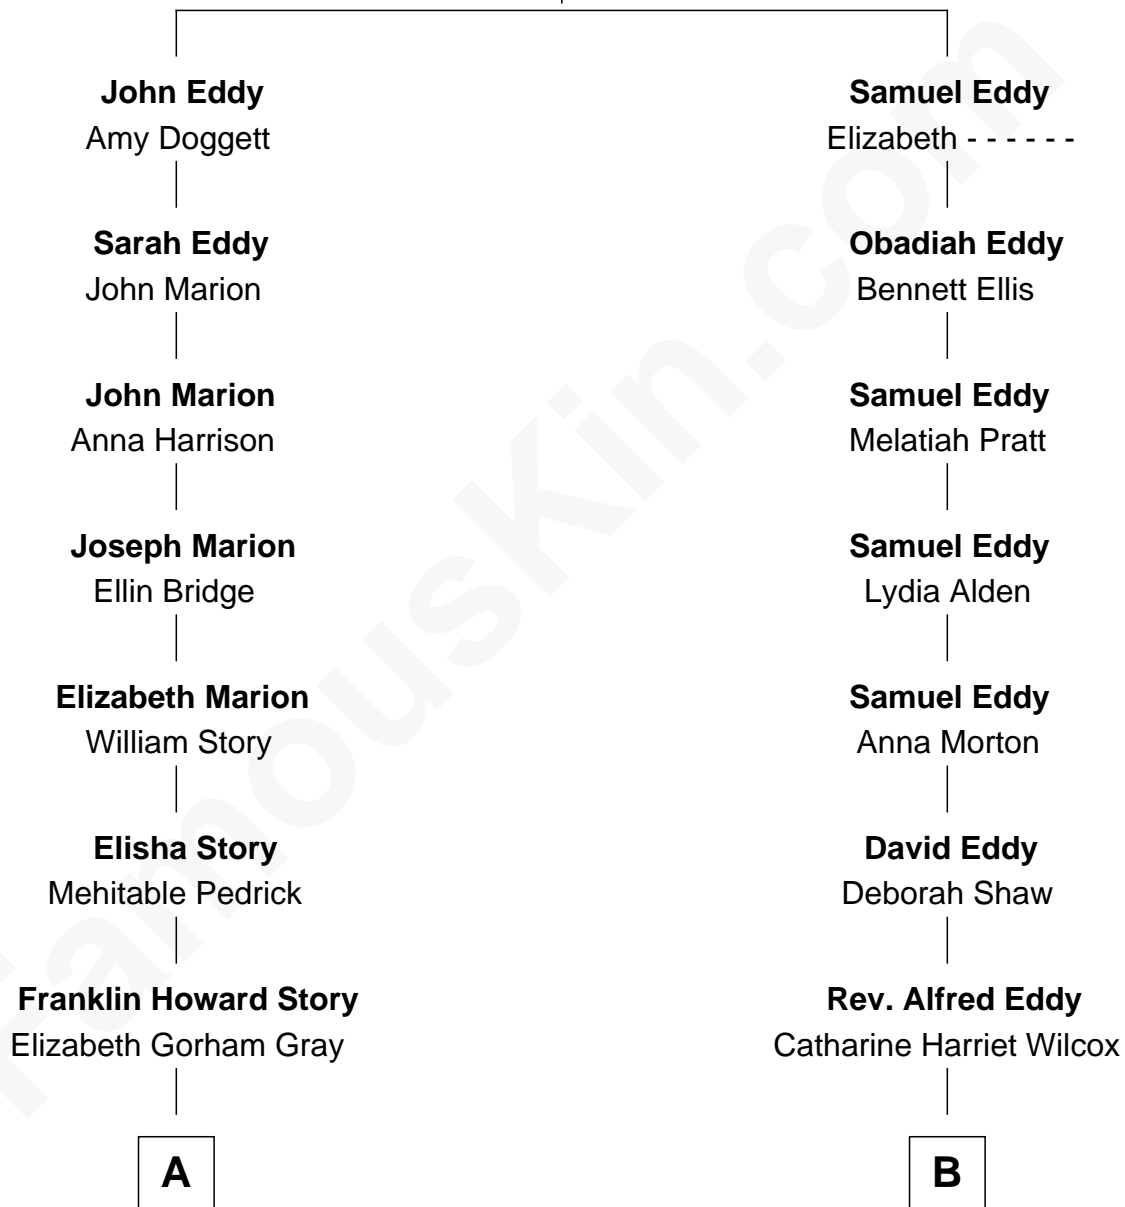

FamousKin.com Relationship Chart of

Story Musgrave

NASA Astronaut

11th cousin of

Jodie Foster

Movie Actress

Rev. William Eddy

Mary Fosten

A

Franklin Howard Story

Adeline Wainwright

Elizabeth Gray Story

Edward Gray

Marguerite Gray

John Butler Swann

Marguerite Swann

Percy Musgrave

Story Musgrave

NASA Astronaut

B

Katherine Louise Eddy

Lucius George Fisher

Alice Eddy Fisher

Alexis Caldwell Foster