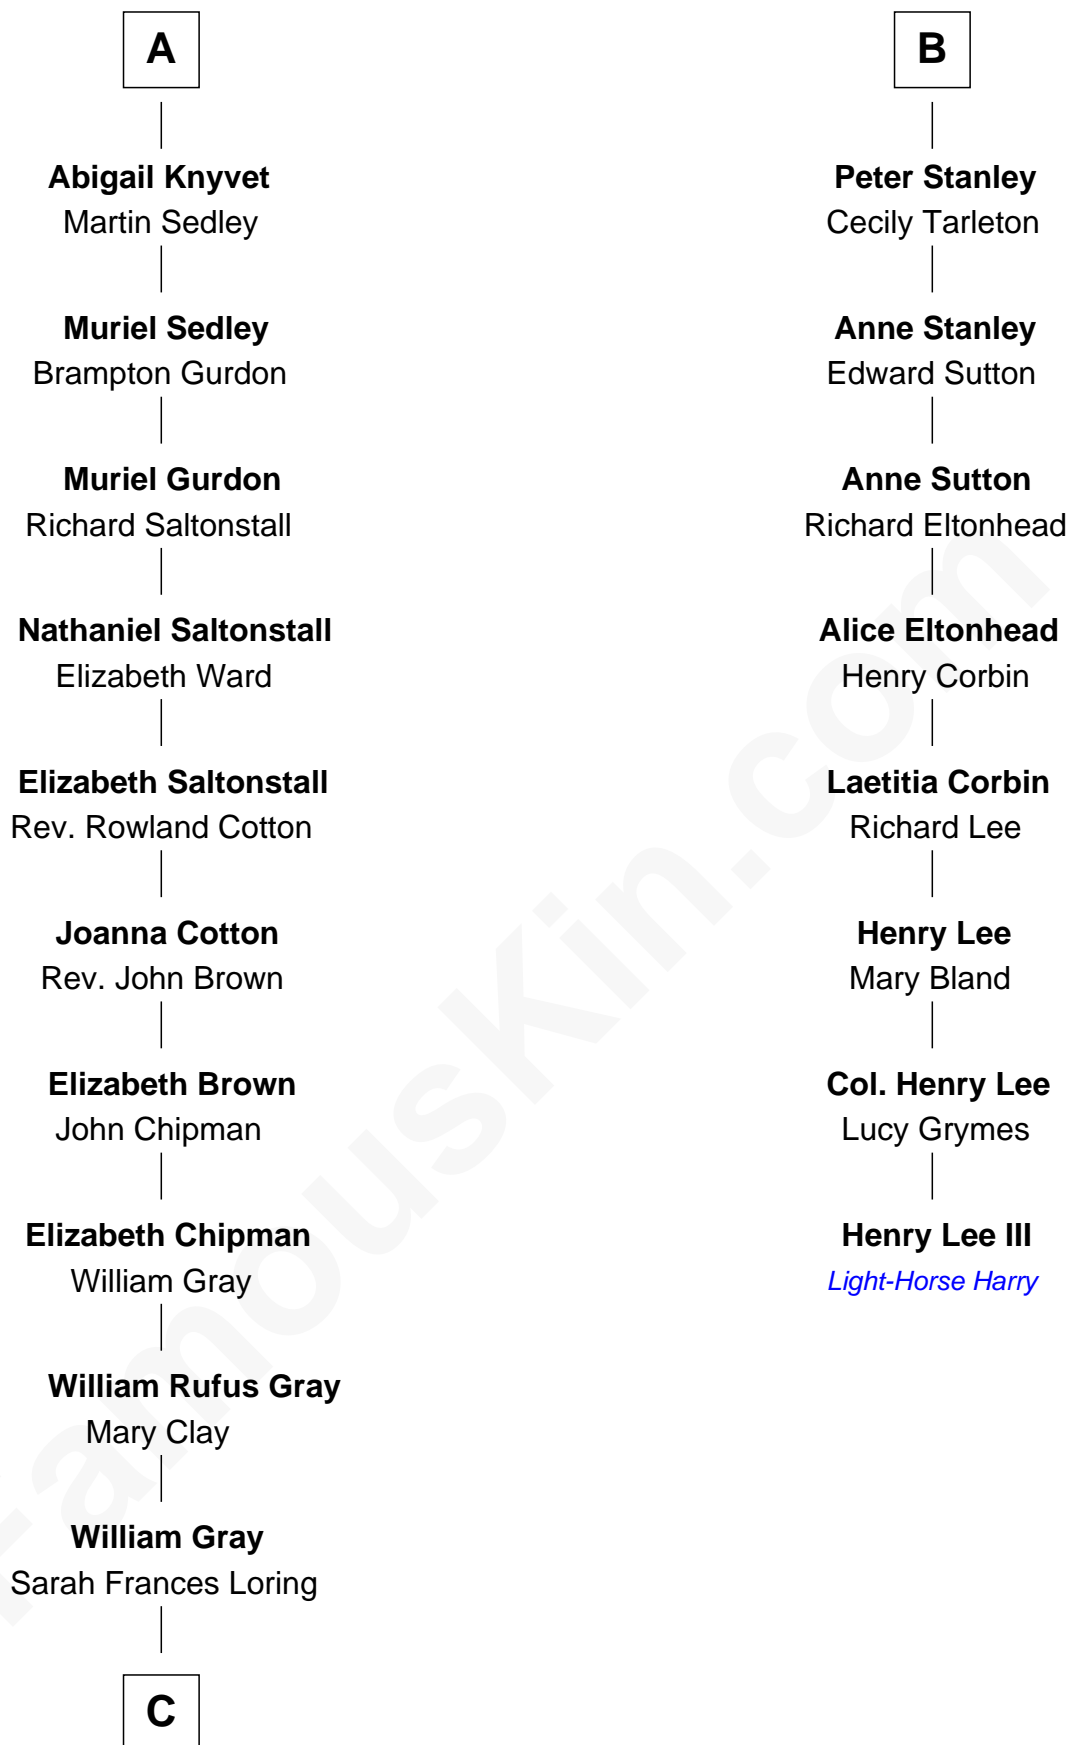

FamousKin.com

Relationship Chart of

Story Musgrave

NASA Astronaut

14th cousin 6 times removed of

Henry Lee III
9th Governor of Virginia

Sir Robert de Holland
Maude la Zouche

C

—
Edward Gray
Elizabeth Gray Story

—
Marguerite Gray
John Butler Swann

—
Marguerite Swann
Percy Musgrave

—
Story Musgrave
NASA Astronaut

FamousKin.com