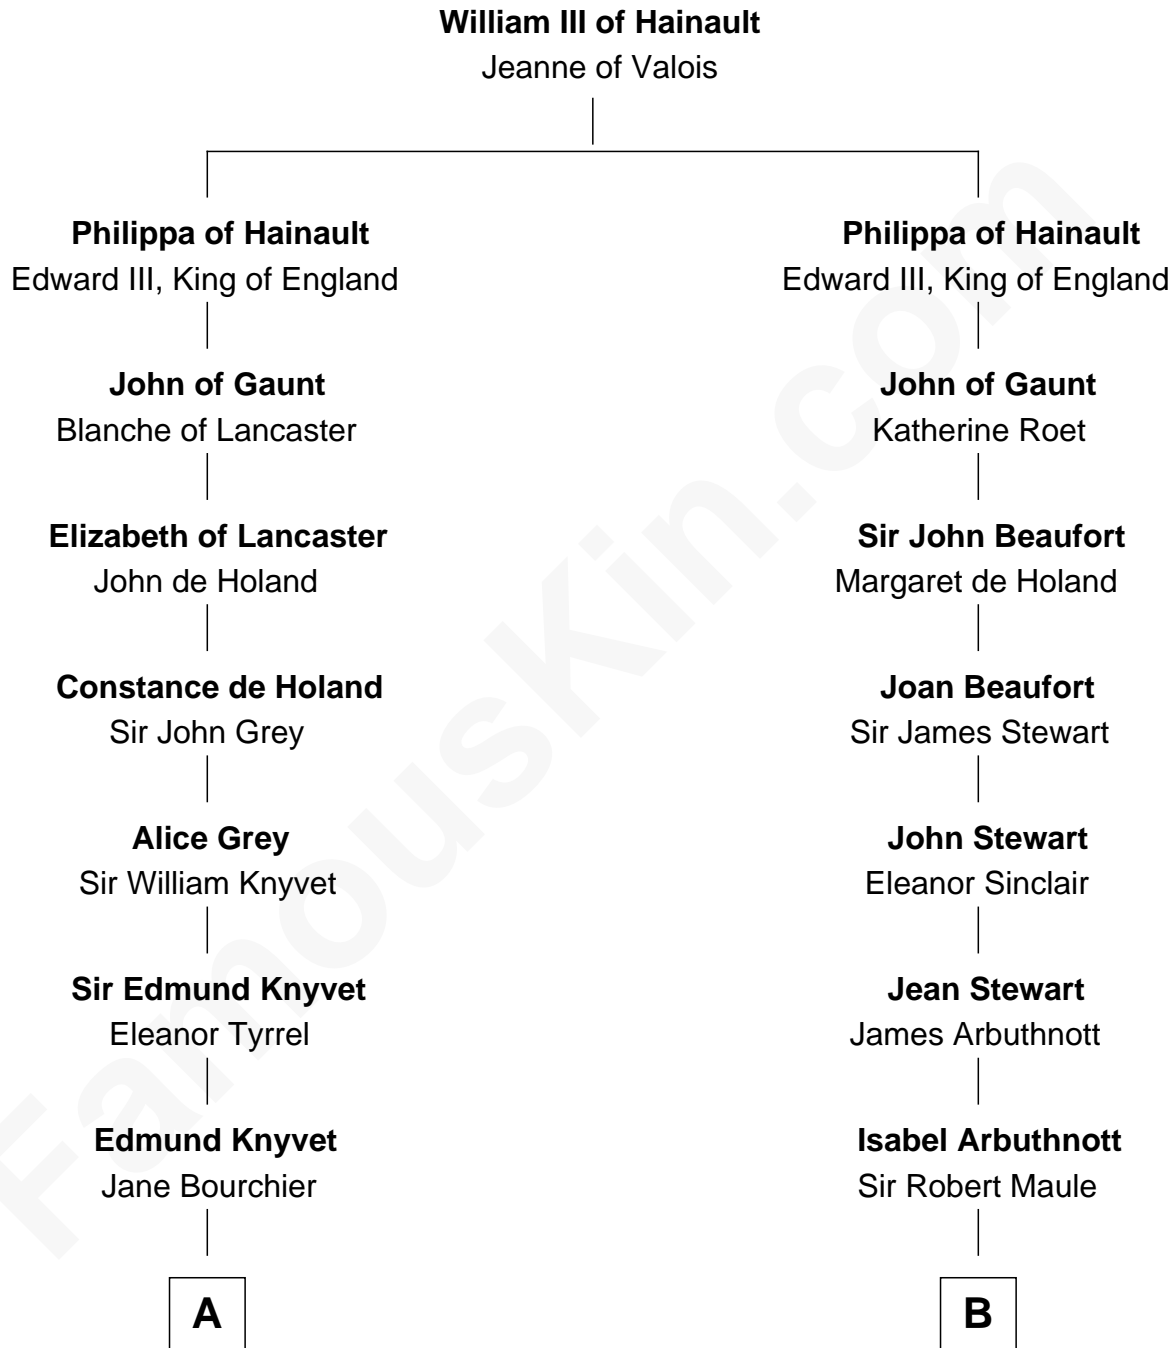

FamousKin.com

Relationship Chart of

Story Musgrave

NASA Astronaut

15th cousin 6 times removed of

General Robert E. Lee

Confederate Army - U.S. Civil War

C

—
William Gray
Sarah Frances Loring

—
Edward Gray
Elizabeth Gray Story

—
Marguerite Gray
John Butler Swann

—
Marguerite Swann
Percy Musgrave

—
Story Musgrave
NASA Astronaut

FamousKin.com