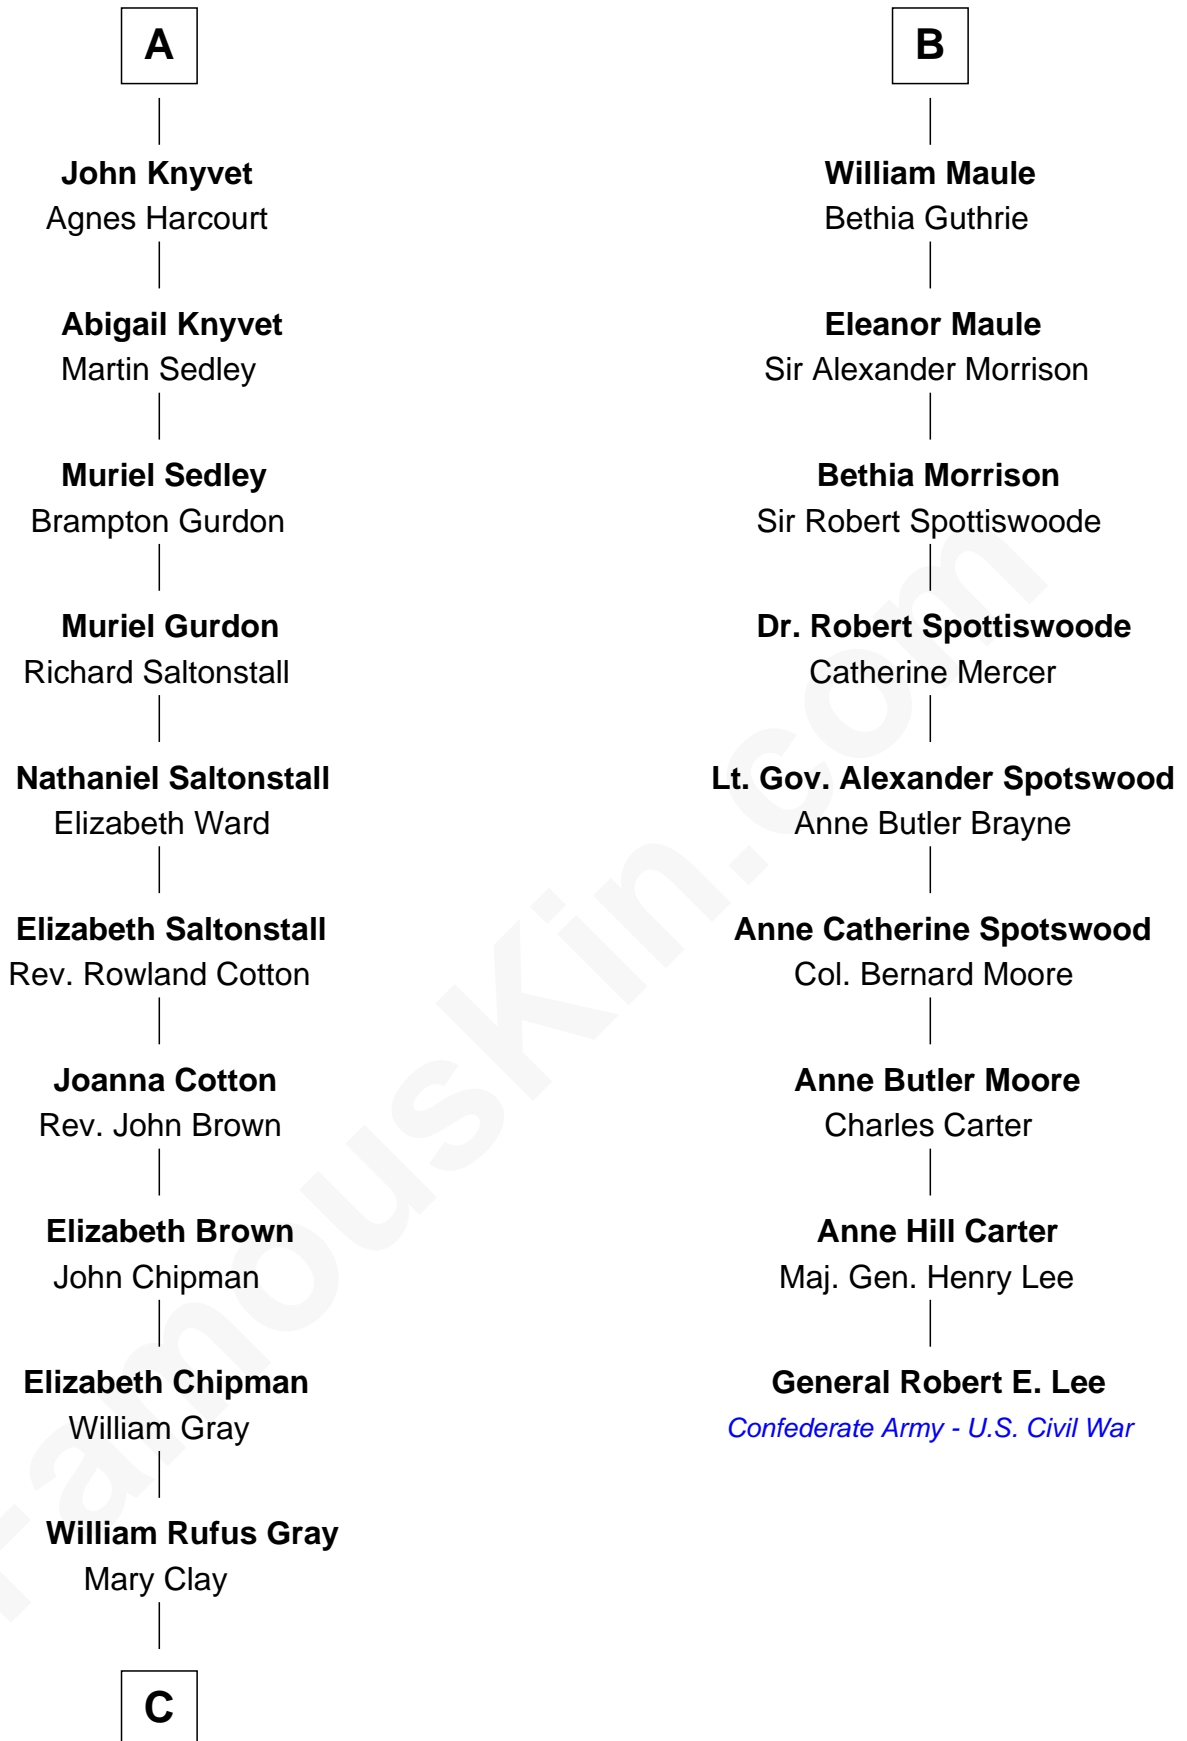

FamousKin.com
Relationship Chart of
Story Musgrave
NASA Astronaut

15th cousin 6 times removed of
General Robert E. Lee
Confederate Army - U.S. Civil War

C

—
William Gray
Sarah Frances Loring

—
Edward Gray
Elizabeth Gray Story

—
Marguerite Gray
John Butler Swann

—
Marguerite Swann
Percy Musgrave

—
Story Musgrave
NASA Astronaut

FamousKin.com