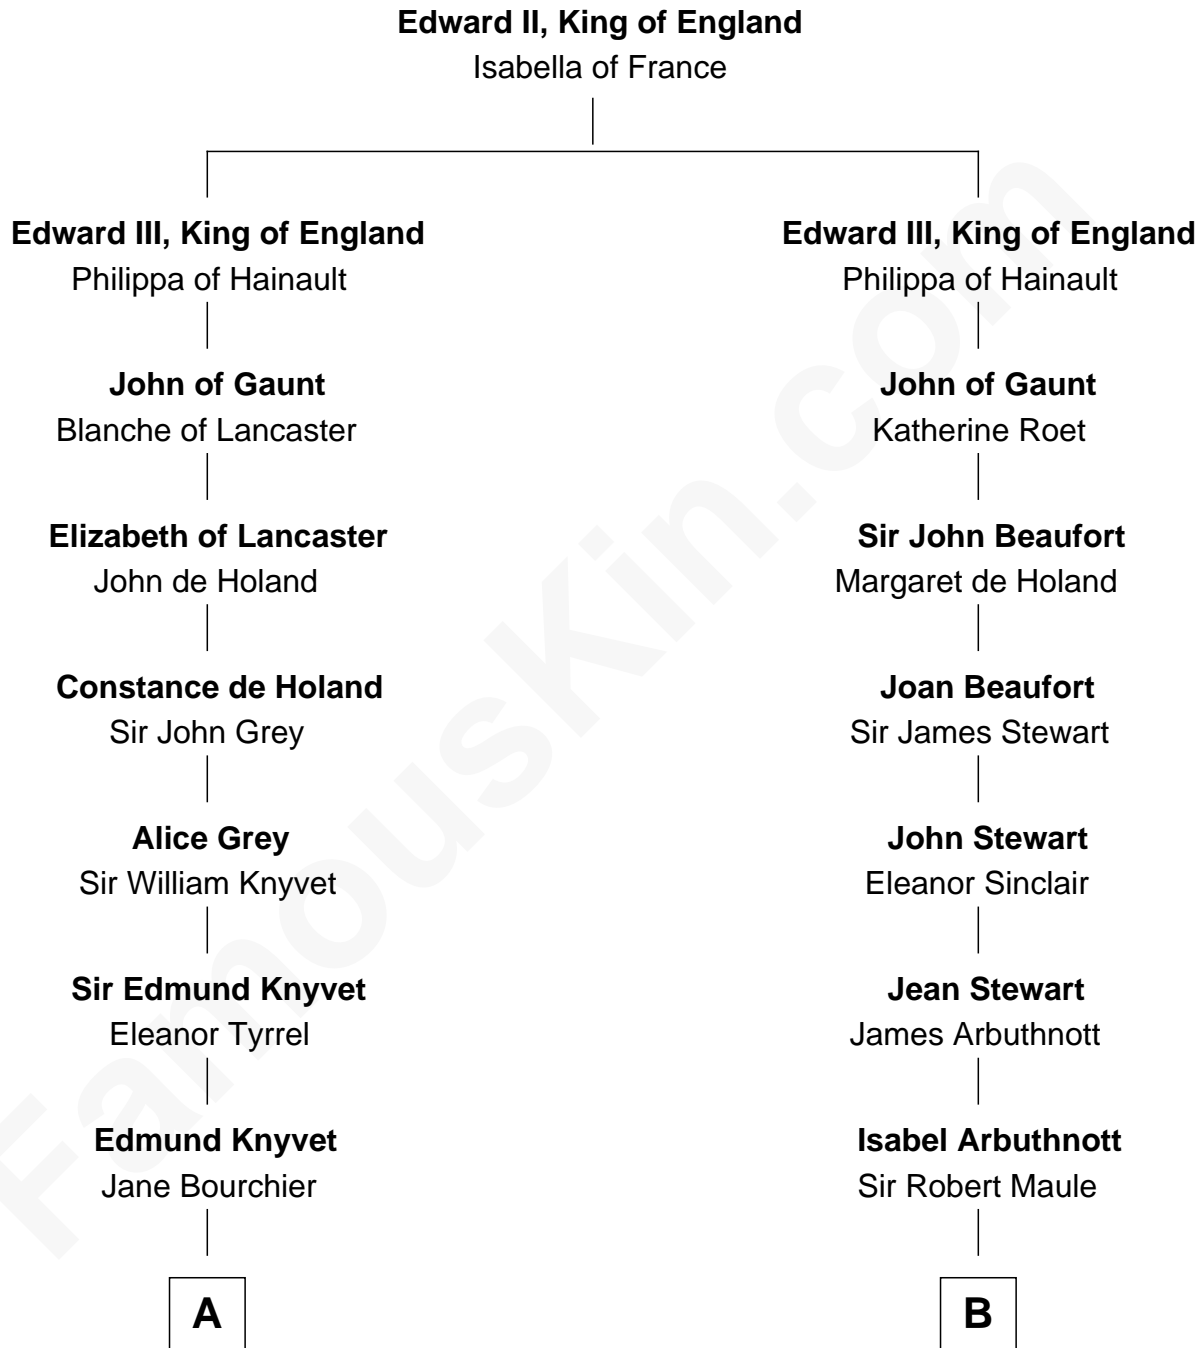

FamousKin.com
Relationship Chart of
Story Musgrave
NASA Astronaut

15th cousin 6 times removed of
General Robert E. Lee
Confederate Army - U.S. Civil War

C

—
William Gray
Sarah Frances Loring

—
Edward Gray
Elizabeth Gray Story

—
Marguerite Gray
John Butler Swann

—
Marguerite Swann
Percy Musgrave

—
Story Musgrave
NASA Astronaut

FamousKin.com