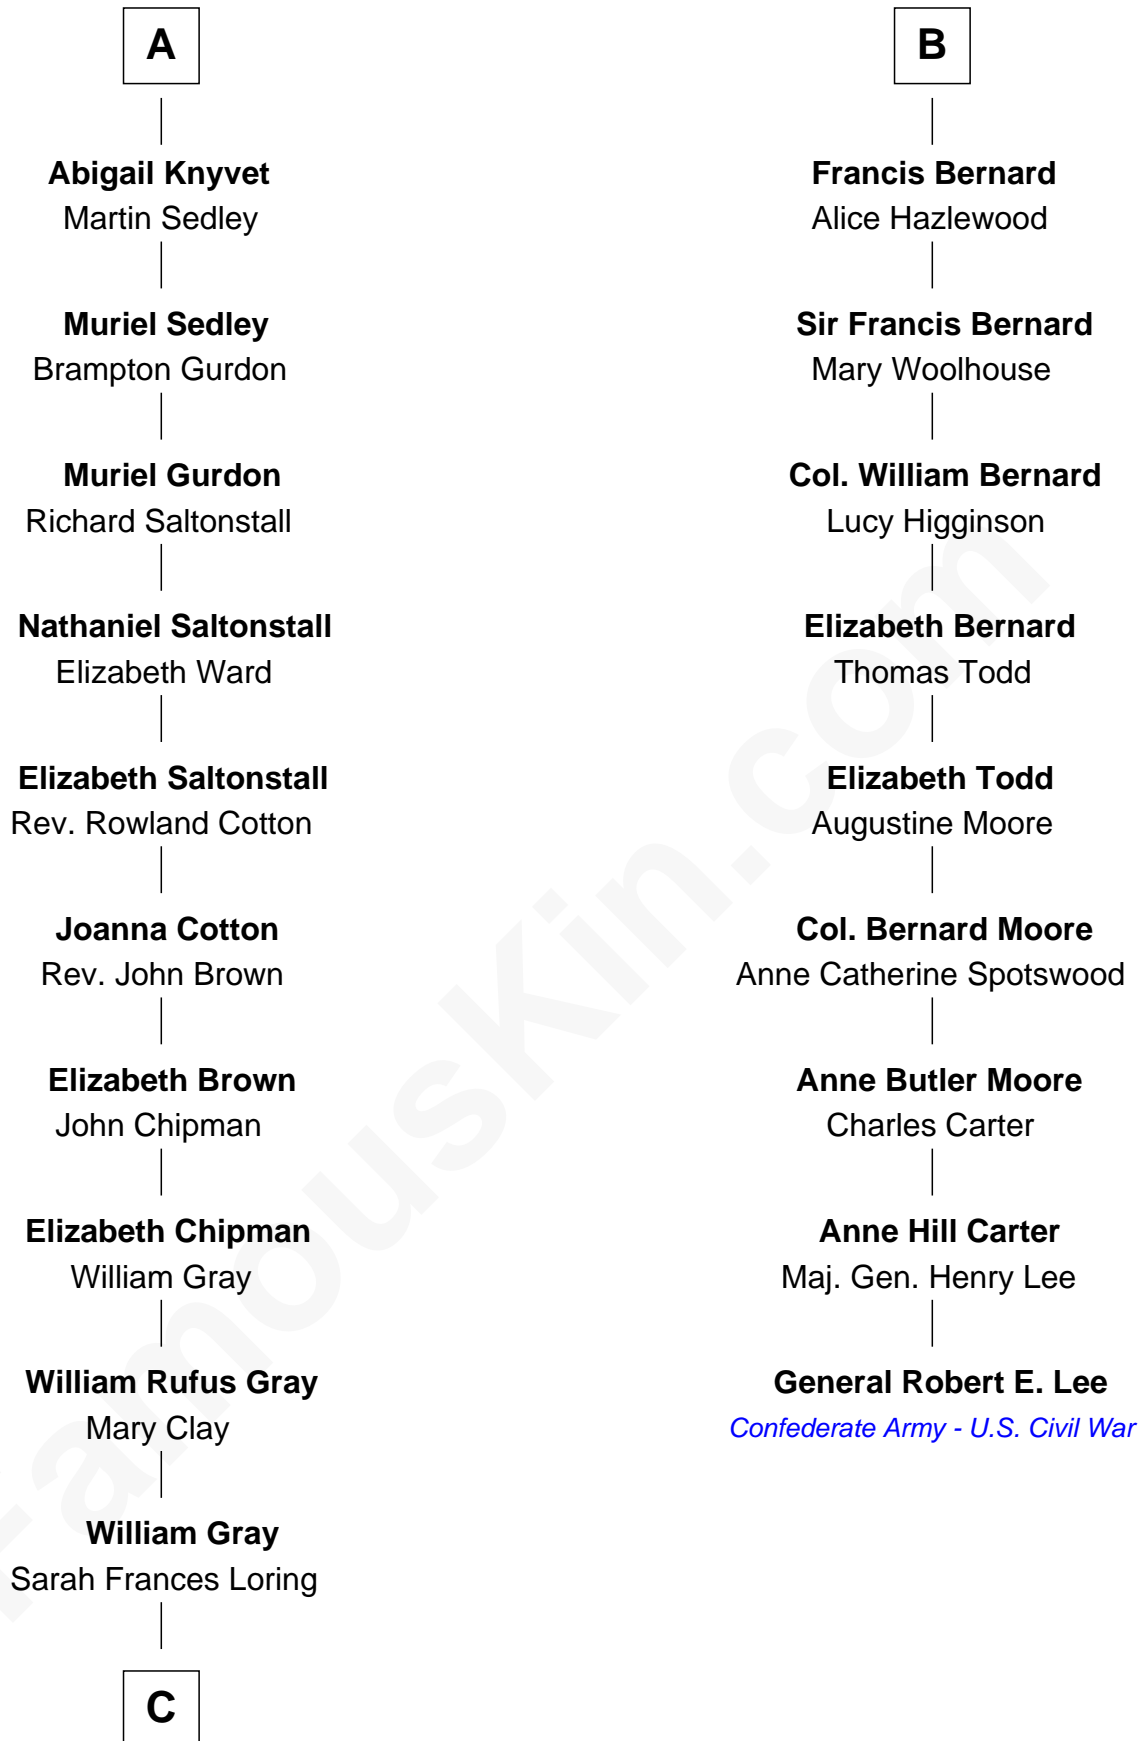

**FamousKin.com**  
**Relationship Chart of**  
**Story Musgrave**  
*NASA Astronaut*

**15th cousin 5 times removed of**  
**General Robert E. Lee**  
*Confederate Army - U.S. Civil War*

**C**

—  
**Edward Gray**  
Elizabeth Gray Story

—  
**Marguerite Gray**  
John Butler Swann

—  
**Marguerite Swann**  
Percy Musgrave

—  
**Story Musgrave**  
*NASA Astronaut*

FamousKin.com