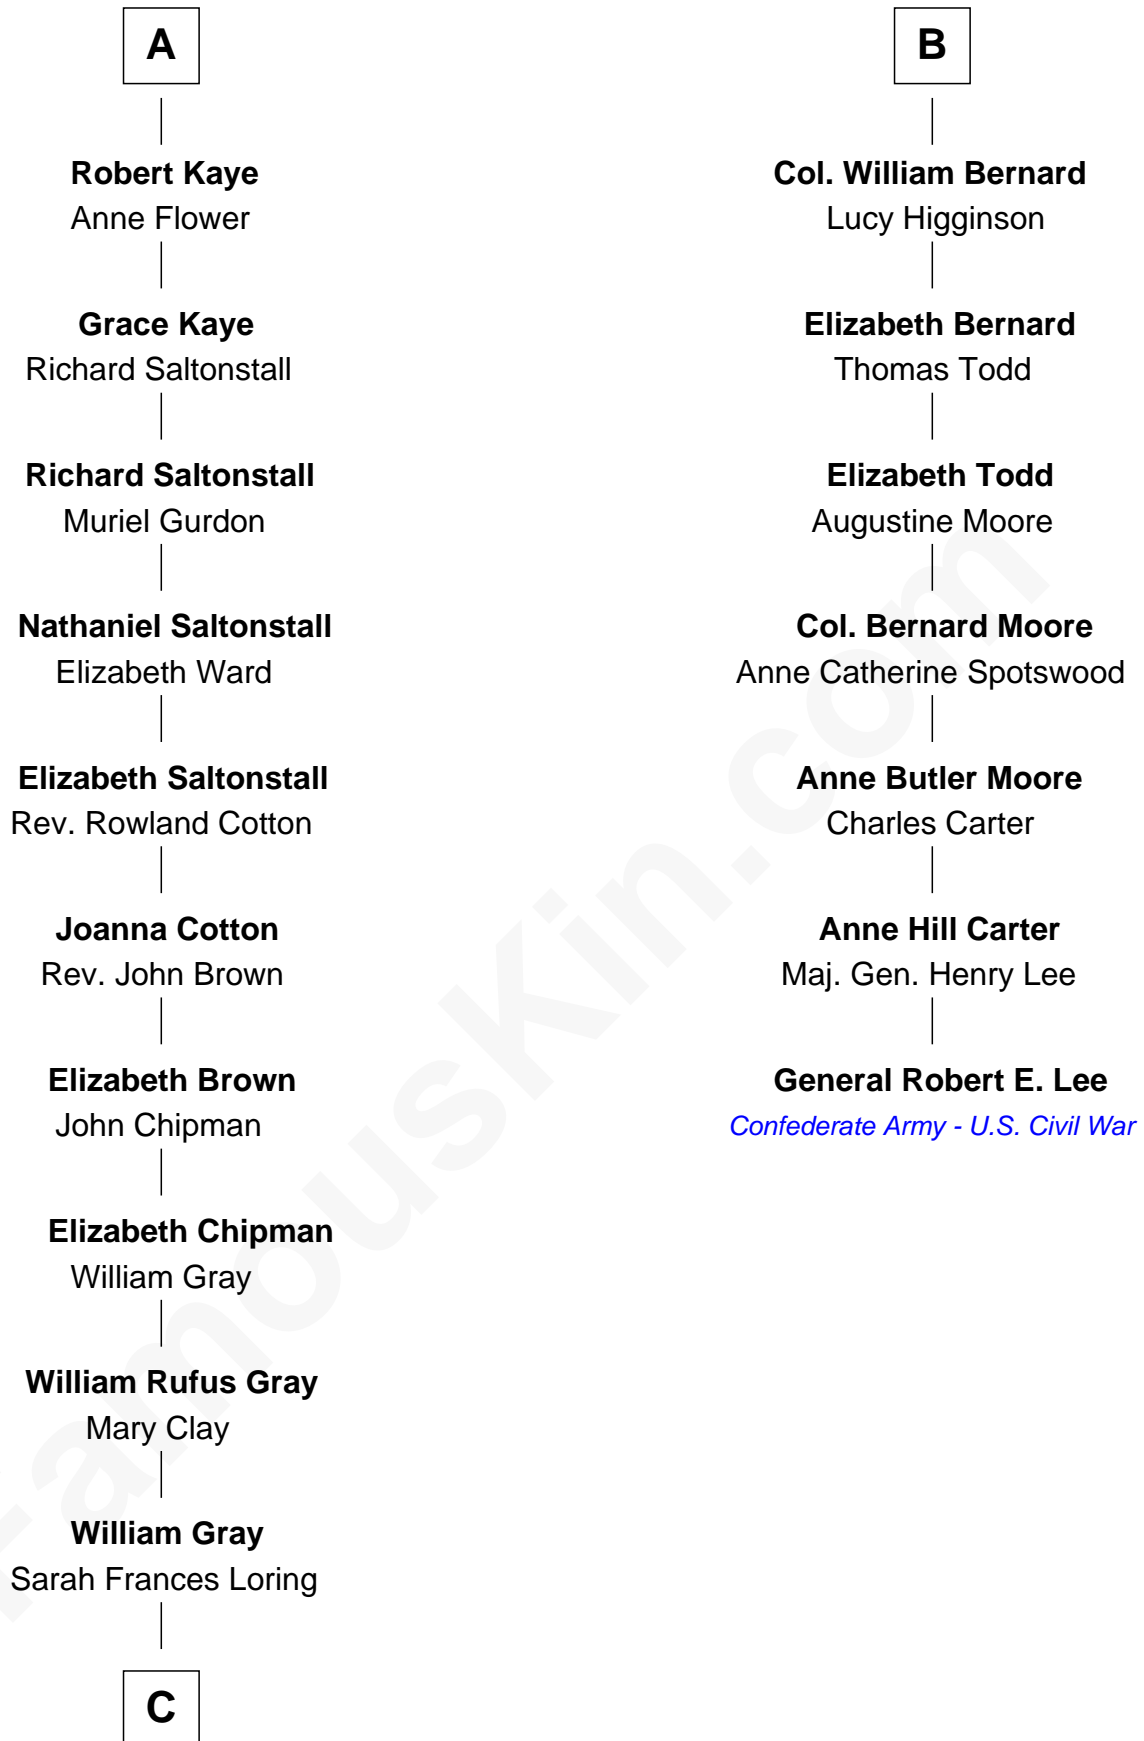

FamousKin.com
Relationship Chart of
Story Musgrave
NASA Astronaut

13th cousin 7 times removed of
General Robert E. Lee
Confederate Army - U.S. Civil War

C

—
Edward Gray
Elizabeth Gray Story

—
Marguerite Gray
John Butler Swann

—
Marguerite Swann
Percy Musgrave

—
Story Musgrave
NASA Astronaut

FamousKin.com