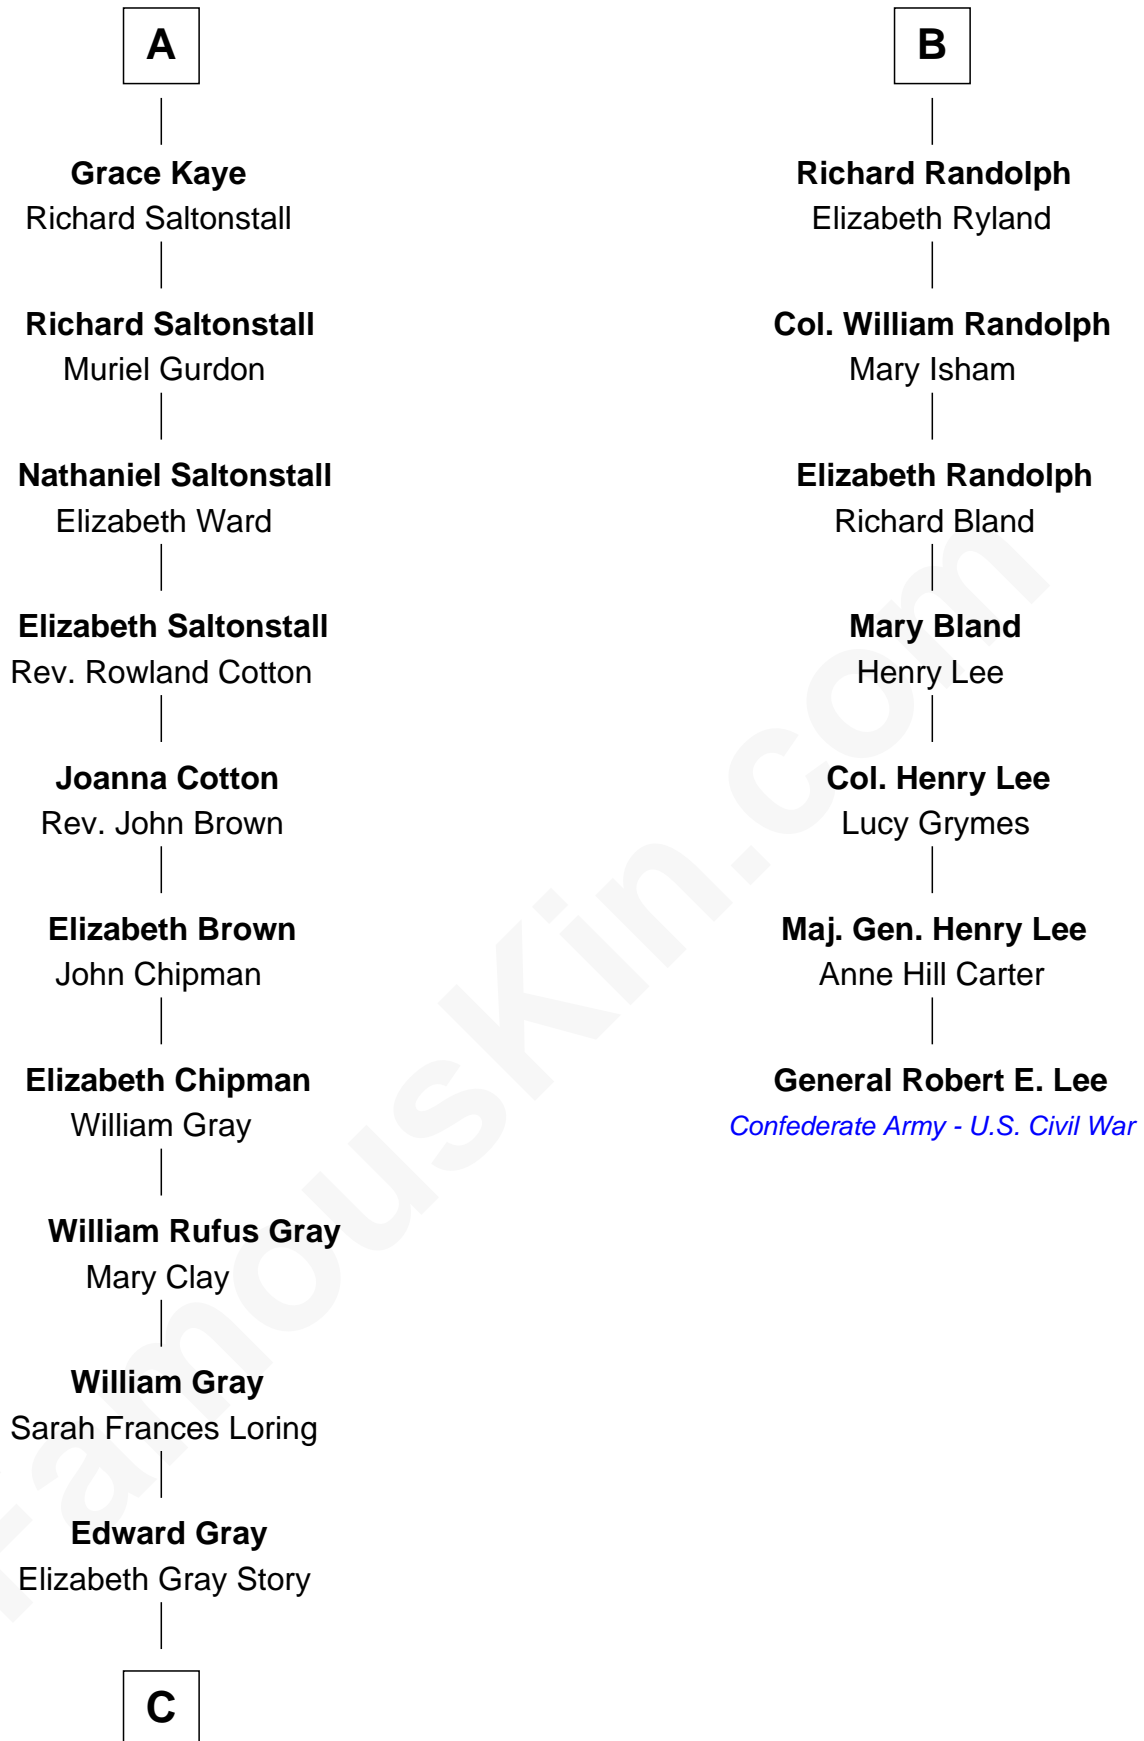

**FamousKin.com**  
**Relationship Chart of**  
**Story Musgrave**  
*NASA Astronaut*

**13th cousin 6 times removed of**  
**General Robert E. Lee**  
*Confederate Army - U.S. Civil War*

**C**

—  
**Marguerite Gray**  
John Butler Swann

—  
**Marguerite Swann**  
Percy Musgrave

—  
**Story Musgrave**  
*NASA Astronaut*

FamousKin.com