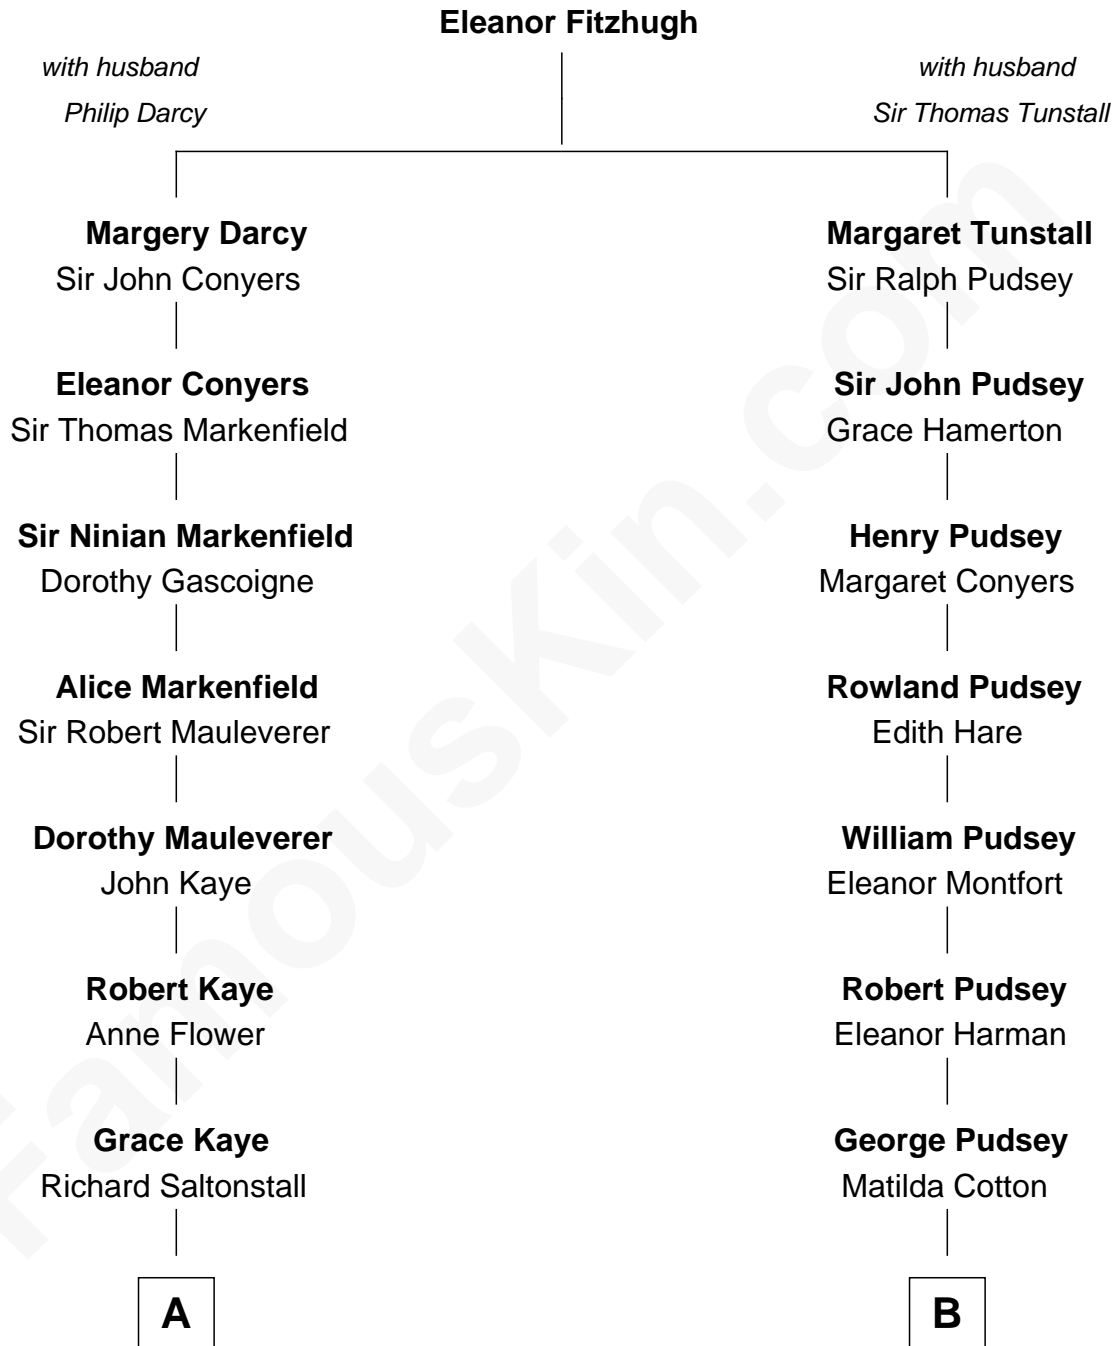

## Relationship Chart of

### Story Musgrave

NASA Astronaut

14th cousin 4 times removed of

### General Robert E. Lee

Confederate Army - U.S. Civil War

**C**

—  
**Marguerite Swann**

Percy Musgrave

—  
**Story Musgrave**

*NASA Astronaut*

FamousKin.com