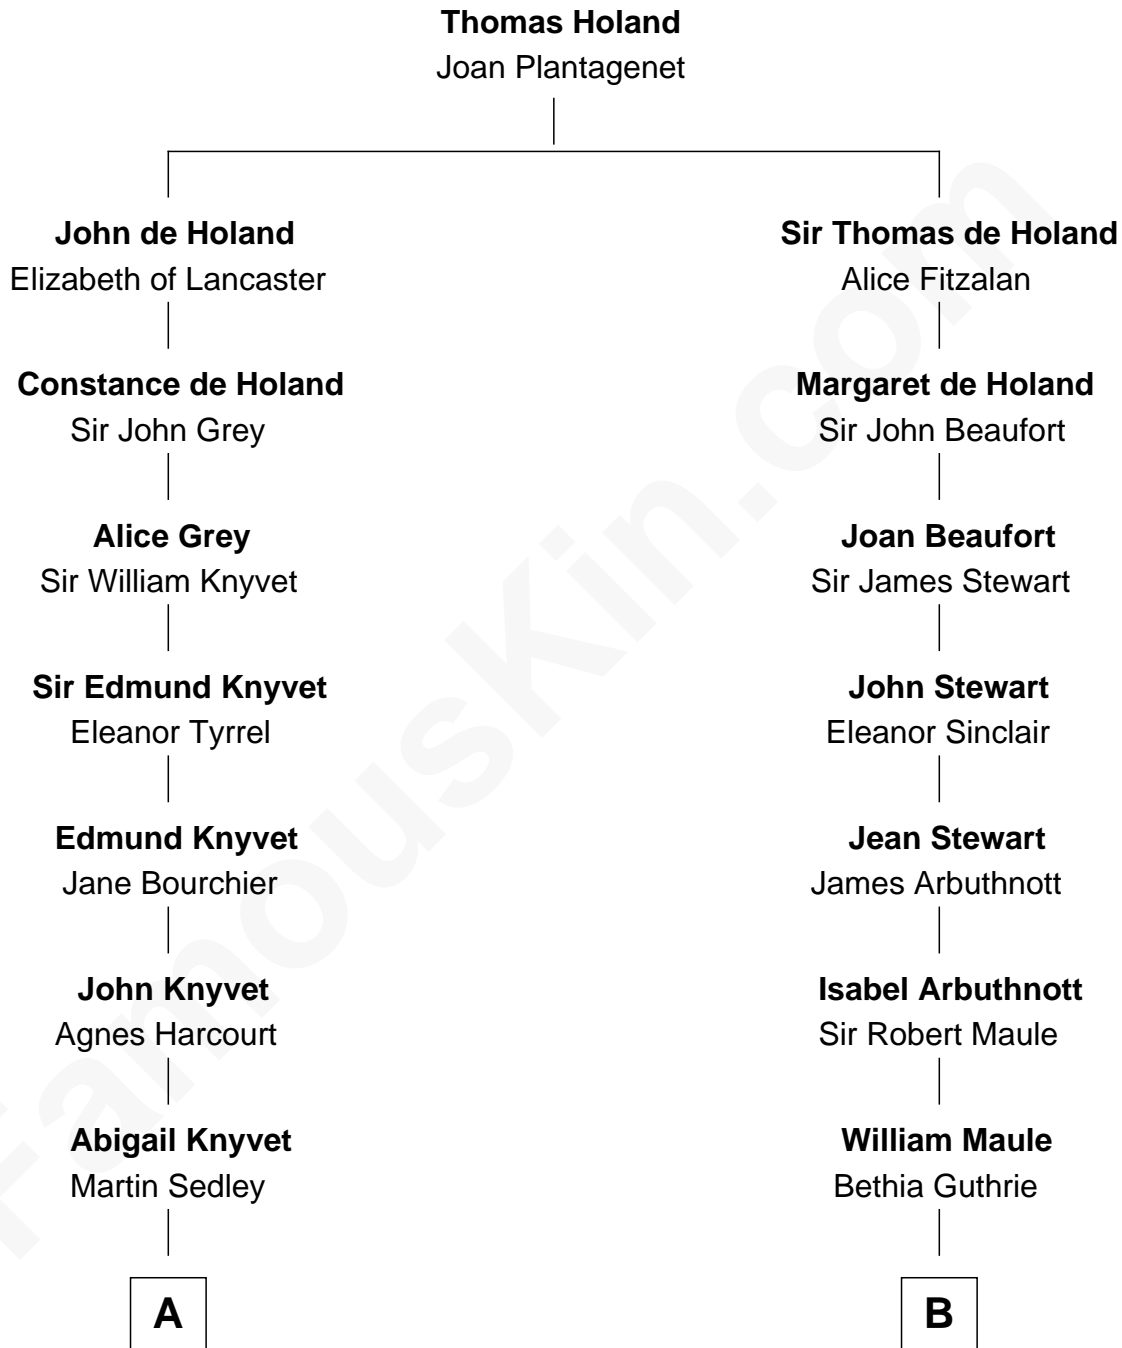

FamousKin.com

Relationship Chart of

Story Musgrave

NASA Astronaut

14th cousin 5 times removed of

General Robert E. Lee
Confederate Army - U.S. Civil War

A

Muriel Sedley
Brampton Gurdon

Muriel Gurdon
Richard Saltonstall

Nathaniel Saltonstall
Elizabeth Ward

Elizabeth Saltonstall
Rev. Rowland Cotton

Joanna Cotton
Rev. John Brown

Elizabeth Brown
John Chipman

Elizabeth Chipman
William Gray

William Rufus Gray
Mary Clay

William Gray
Sarah Frances Loring

Edward Gray
Elizabeth Gray Story

C

B

Eleanor Maule
Sir Alexander Morrison

Bethia Morrison
Sir Robert Spottiswoode

Dr. Robert Spottiswoode
Catherine Mercer

Lt. Gov. Alexander Spotswood
Anne Butler Brayne