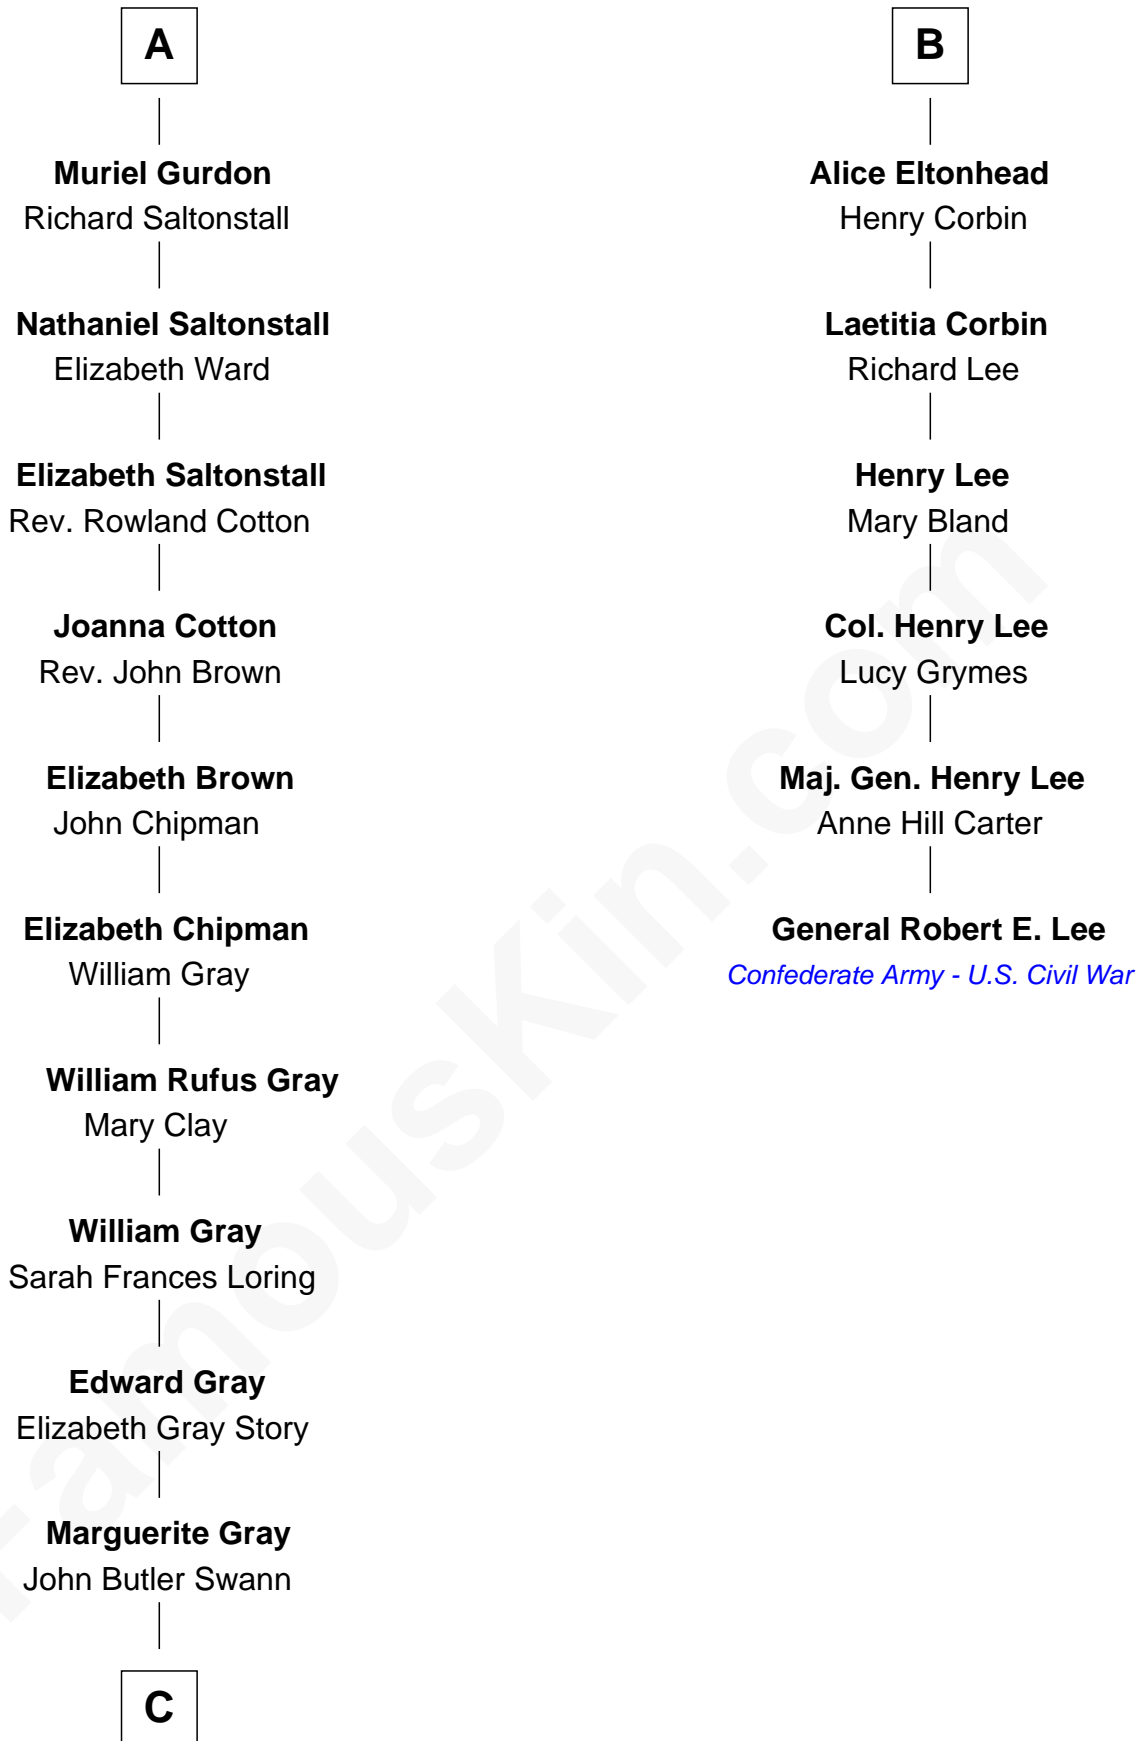

## Relationship Chart of

### Story Musgrave

NASA Astronaut

12th cousin 6 times removed of

**General Robert E. Lee**  
Confederate Army - U.S. Civil War

**C**

—  
**Marguerite Swann**

Percy Musgrave

—  
**Story Musgrave**

*NASA Astronaut*

FamousKin.com